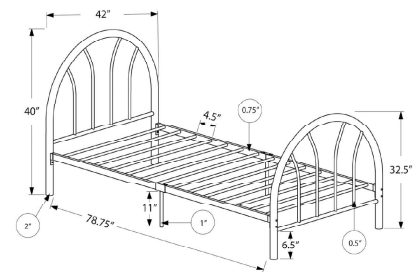

SKU#: I 2389B

This modern black metal twin bed frame offers a simple design with gracious curves that will lend itself for a boy or girl's room or even in a guest room! Solidly built with 2" metal tube framing, side rails and support legs, this bed frame offers stability, durability and style for years to come. Metal slats along the base provide further support for a mattress (not included). No box spring is needed. Assembly required.

I 2389B - BED - TWIN SIZE / BLACK METAL FRAME ONLY

YOUTH