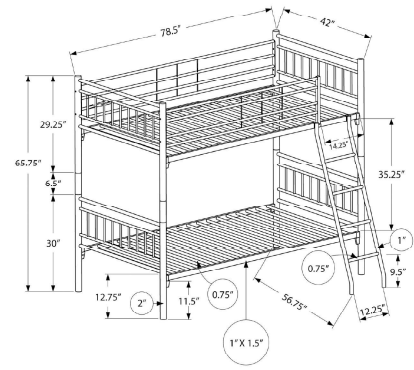

I 2237B - BUNK BED - TWIN / TWIN SIZE / DARK TAUPE / BLACK METAL

YOUTH

SKU#: I 2237G

Add a chic, modern dimension to your child's bedroom with this twin over twin bunk bed set. The sleek dark grey metal frame is accented with elegant grey wood-look panels for an updated design with style! The metal slats all along the base eliminate the need for a box spring; just place standard twin size mattresses (not included) on top and the beds are ready to use! The high side rails provide security with a built-in front ladder to easily access the top bed. This space saving solution, with contemporary flair, will make a huge statement in any bedroom space. Assembly is required.

I 2237G - BUNK BED - TWIN / TWIN SIZE / GREY / DARK GREY METAL

YOUTH

SKU#: I 2234B

Add some contemporary simplicity to your child's bedroom space with this unique, space saving, black metal twin over twin size bunk bed set that is also detachable. The high side guard rails keep everyone safe, with a built-in ladder to easily reach the top bed. No box spring is required as the metal slats along the base give enough support. Just place a standard size twin mattress (not included) on top of each bed and they are ready to use! This set is so versatile that you can detach the two single beds and place them side by side for a completely different look. This sleek detachable bunk bed set will be a chic addition to any bedroom. Assembly is required.