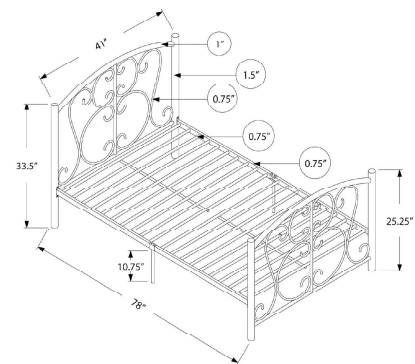

I 2636T - BED - TWIN SIZE / BLACK METAL FRAME ONLY

YOUTH

SKU#: I 2390P

This pink metal twin bed frame will be a lovely addition to any bedroom. With dainty curves that appeal to the feminine eye, this bed easily blend with any decor. Solidly built with 2" metal post legs and sufficient mattress support, this bed does not require a box spring. Assembly is required.