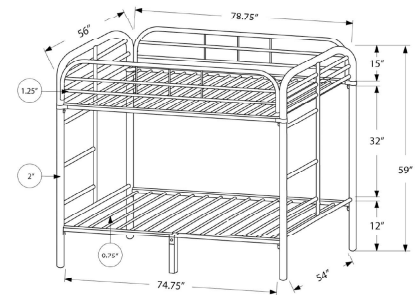

I 2230S - BUNK BED - TWIN / TWIN SIZE / SILVER METAL

YOUTH

I 2233S - BUNK BED - FULL / FULL SIZE / SILVER METAL

SKU#: I 2233S

The fun space saving design of this silver metal full/full bunk bed will make a wonderful addition to your child's bedroom. Both bunks are full sized beds to accommodate your child during their adolescence. Convenient built in ladders on each side leads up to the top bunk which is surrounded with full length guard rails for extra piece of mind. Perfect for kids sharing a room into their teen years! Mattress not included.