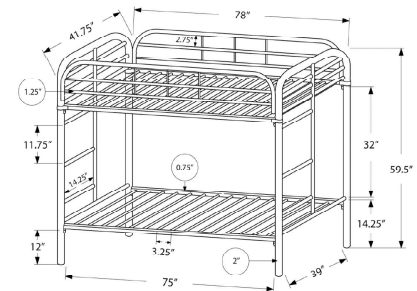

SKU#: I 2230S

The fun space saving design of this silver metal twin bunk bed will make a wonderful addition to your child's bedroom. Convenient built in ladders on each side lead up to the top bunk which is surrounded with full length guard rails for extra peace of mind. Perfect for kids sharing a room or for the child with frequent slumber parties! Fits a standard twin sized mattress (not included).

YOUTH