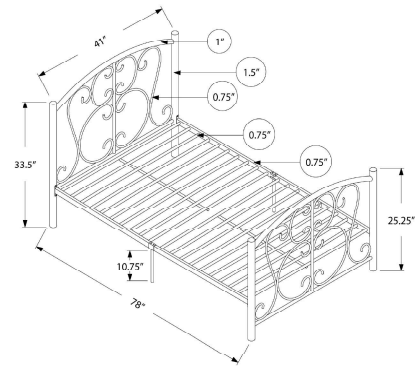

I 2390S - BED - TWIN SIZE / SILVER METAL FRAME ONLY

YOUTH