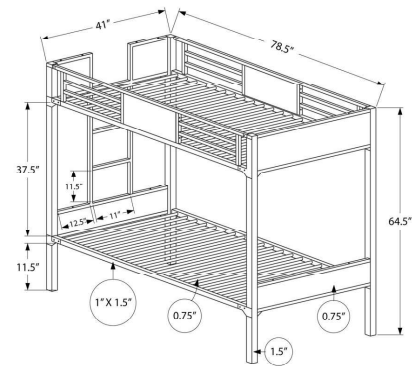

I 2231K - BUNK BED - TWIN / FULL SIZE / BLACK METAL

YOUTH

SKU#: I 2231S

The fun space saving design of this silver metal twin/full bunk bed will make a wonderful addition to your child's bedroom. Bottom bunk is a full sized bed with twin size bed for the top bunk. Convenient built in ladders on each side leads up to the top bunk which is surrounded with full length guard rails for extra piece of mind. Perfect for kids sharing a room or for the child with frequent slumber parties! Mattress are not included.

I 2231S - BUNK BED - TWIN / FULL SIZE / SILVER METAL

YOUTH

SKU#: I 2237B

Add a chic, modern dimension to your child's bedroom with this twin over twin bunk bed set. The sleek black metal frame is accented with warm dark taupe wood-look panels for an updated design with style! The metal slats all along the base eliminate the need for a box spring; just place standard twin size mattresses (not included) on top and the beds are ready to use! The high side rails provide security with a built-in front ladder to easily access the top bed. This space saving solution, with contemporary flair, will make a huge statement in any bedroom space. Assembly is required.