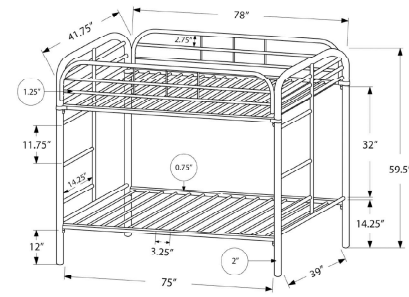

SKU#: I 2230K

The fun space saving design of this black metal twin bunk beds will make a wonderful addition to your child's bedroom. Convenient built in ladders on each side lead up to the top bunk which is surrounded with full length guard rails for extra piece of mind. Perfect for kids sharing a room or for the child with frequent slumber parties! Fits a standard twin sized mattress (not included).

YOUTH