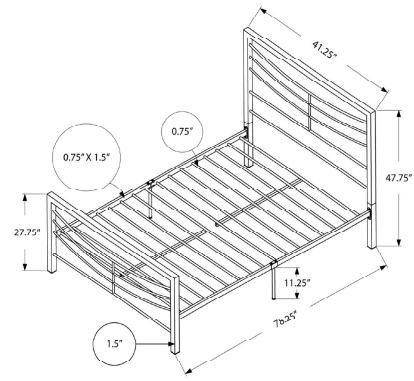

SKU#: I 2641T

European inspired with a modern appeal, this elegant black twin size metal bed frame will be your inspiration when upgrading your bedroom décor. Constructed from strong metal with metal slats all along the base providing firm mattress support, this simply designed bed frame does not require a box spring. Easy to assemble and set up in no time, this beautiful contemporary metal bed will bring instant style to any bedroom. Mattress is not included.

I 2641T - BED - TWIN SIZE / BLACK METAL FRAME ONLY

YOUTH