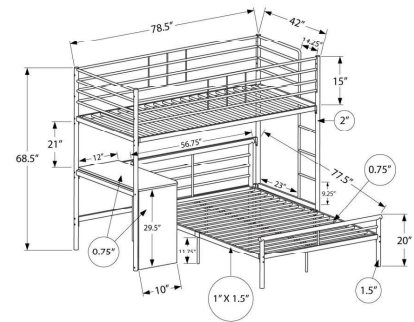

I 2240B - BUNK BED - TWIN / FULL SIZE - TAUPE DESK / BLACK METAL

YOUTH

SKU#: I 2240G

Get ready to revamp your child or teen's bedroom with this contemporary style, multi-functional grey metal bunk bed with a built-in desk! The full size bed at the bottom is fully detachable with a simple desk on the side in a warm grey, wood-look laminate finish convenient for a laptop and books. The top twin bed, with a built-in side ladder, contains safety guard rails on all sides for extra security. Both beds have steel slats support for a standard size full and twin mattress (no box spring required). Whether you have two kids sharing a room or need an extra bed for sleep overs, this all-in-one solution is ideal for rooms with limited space. Assembly is required.

I 2240G - BUNK BED - TWIN / FULL SIZE - GREY DESK / GREY METAL

YOUTH

SKU#: I 2231K

The fun space saving design of this black metal twin/full bunk bed will make a wonderful addition to your child's bedroom. Bottom bunk is a full sized bed with twin size bed for the top bunk. Convenient built in ladders on each side leads up to the top bunk which is surrounded with full length guard rails for extra piece of mind. Perfect for kids sharing a room or for the child with frequent slumber parties! Mattresses are not included.