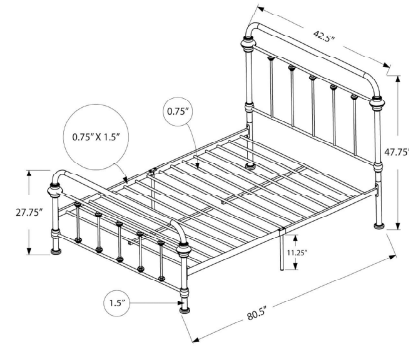

SKU#: I 2636T

Inspired by classic vintage design, this black twin size metal bed frame is given a fresh update with a contemporary appeal. Constructed from a sturdy metal tube with strong metal slats along the base for firm mattress support, this simply designed elegant bed frame with a rounded headboard and footboard will be a standout in any bedroom or guest room in any décor style. No box spring required and easy to assemble. Mattress not included.

I 2636T - BED - TWIN SIZE / BLACK METAL FRAME ONLY

YOUTH