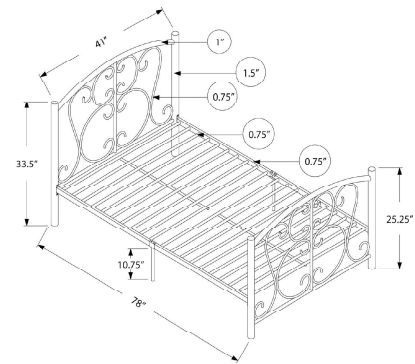

I 2390W - BED - TWIN SIZE / WHITE METAL FRAME ONLY

YOUTH