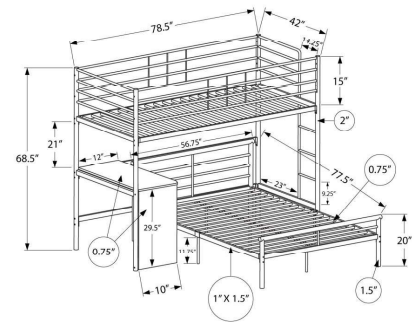

SKU#: I 2240B

Get ready to revamp your child or teen's bedroom with this contemporary style, multi-functional black metal bunk bed with a built-in desk! The full size bed at the bottom is fully detachable with a simple desk on the side in a warm taupe, wood-look laminate finish convenient for a laptop and books. The top twin bed, with a built-in side ladder, contains safety guard rails on all sides for extra security. Both beds have steel slats support for a standard size full and twin mattress (no box spring required). Whether you have two kids sharing a room or need an extra bed for sleep overs, this all-in-one solution is ideal for rooms with limited space. Assembly is required.

I 2240B - BUNK BED - TWIN / FULL SIZE - TAUPE DESK / BLACK METAL

YOUTH

SKU#: I 2240G

Get ready to revamp your child or teen's bedroom with this contemporary style, multi-functional grey metal bunk bed with a built-in desk! The full size bed at the bottom is fully detachable with a simple desk on the side in a warm grey, wood-look laminate finish convenient for a laptop and books. The top twin bed, with a built-in side ladder, contains safety guard rails on all sides for extra security. Both beds have steel slats support for a standard size full and twin mattress (no box spring required). Whether you have two kids sharing a room or need an extra bed for sleep overs, this all-in-one solution is ideal for rooms with limited space. Assembly is required.

I 2240G - BUNK BED - TWIN / FULL SIZE - GREY DESK / GREY METAL

YOUTH

SKU#: I 2231K

The fun space saving design of this black metal twin/full bunk bed will make a wonderful addition to your child's bedroom. Bottom bunk is a full sized bed with twin size bed for the top bunk. Convenient built in ladders on each side leads up to the top bunk which is surrounded with full length guard rails for extra piece of mind. Perfect for kids sharing a room or for the child with frequent slumber parties! Mattresses are not included.