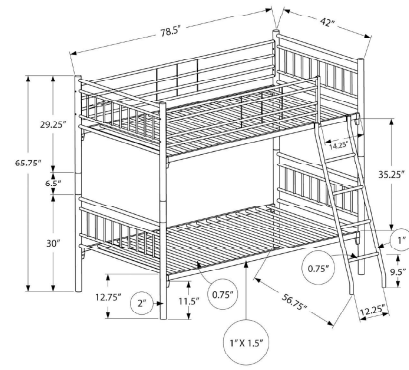

SKU#: I 2234S

Add some contemporary simplicity to your child's bedroom space with this unique, space saving, silver metal twin over twin size bunk bed set that is also detachable. The high side guard rails keep everyone safe, with a built-in ladder to easily reach the top bed. No box spring is required as the metal slats along the base give enough support. Just place a standard size twin mattress (not included) on top of each bed and they are ready to use! This set is so versatile that you can detach the two single beds and place them side by side for a completely different look. This sleek detachable bunk bed set will be a chic addition to any bedroom. Assembly is required.

YOUTH