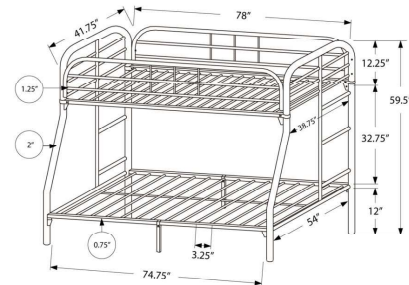

SKU#: I 2231S

The fun space saving design of this silver metal twin/full bunk bed will make a wonderful addition to your child's bedroom. Bottom bunk is a full sized bed with twin size bed for the top bunk. Convenient built in ladders on each side leads up to the top bunk which is surrounded with full length guard rails for extra piece of mind. Perfect for kids sharing a room or for the child with frequent slumber parties! Mattress are not included.

YOUTH