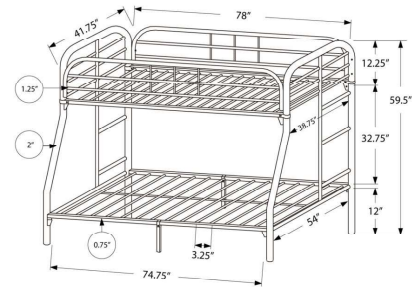

I 2240B - BUNK BED - TWIN / FULL SIZE - TAUPE DESK / BLACK METAL

YOUTH

SKU#: I 2240G

Get ready to revamp your child or teen's bedroom with this contemporary style, multi-functional grey metal bunk bed with a built-in desk! The full size bed at the bottom is fully detachable with a simple desk on the side in a warm grey, wood-look laminate finish convenient for a laptop and books. The top twin bed, with a built-in side ladder, contains safety guard rails on all sides for extra security. Both beds have steel slats support for a standard size full and twin mattress (no box spring required). Whether you have two kids sharing a room or need an extra bed for sleep overs, this all-in-one solution is ideal for rooms with limited space. Assembly is required.

I 2240G - BUNK BED - TWIN / FULL SIZE - GREY DESK / GREY METAL

YOUTH

SKU#: I 2231K

The fun space saving design of this black metal twin/full bunk bed will make a wonderful addition to your child's bedroom. Bottom bunk is a full sized bed with twin size bed for the top bunk. Convenient built in ladders on each side leads up to the top bunk which is surrounded with full length guard rails for extra piece of mind. Perfect for kids sharing a room or for the child with frequent slumber parties! Mattresses are not included.

I 2231K - BUNK BED - TWIN / FULL SIZE / BLACK METAL

YOUTH

SKU#: I 2231S

The fun space saving design of this silver metal twin/full bunk bed will make a wonderful addition to your child's bedroom. Bottom bunk is a full sized bed with twin size bed for the top bunk. Convenient built in ladders on each side leads up to the top bunk which is surrounded with full length guard rails for extra piece of mind. Perfect for kids sharing a room or for the child with frequent slumber parties! Mattress are not included.