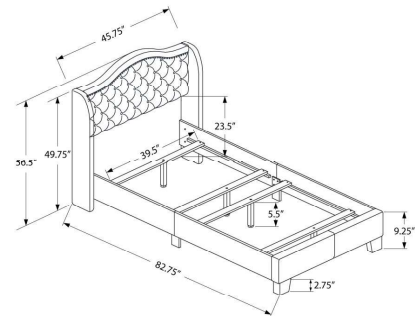

**I 5937T - BED - TWIN SIZE / BEIGE LINEN WITH ANTIQUE BRASS TRIM**

**YOUTH**

**I 5969T - BED - TWIN SIZE / BROWN LEATHER-LOOK WITH BRASS TRIM**

**SKU#: I 5969T**

Give your bedroom a master appearance with this luxurious twin size bed frame and wing back headboard, upholstered in a sophisticated brown leather-look fabric. The gently curved classic style of this floor length headboard, outlined with a brass nail head trim and cushioned diamond tufting, gives the bed a statement making flair. The clean lines of the upholstered sides and front frame brings a contemporary touch; the black solid wood legs, slightly angled at the front, adds stability to the whole bed frame. The box spring and mattress is not included and must be purchased separately. All parts and assembly instructions are included.