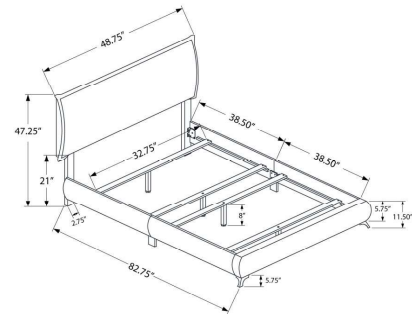

SKU#: I 5953T

Start your bedroom do-over with this casual yet contemporary designed twin sized upholstered platform bed frame. The clean understated elegance of the padded slip-cover style white leather look headboard and the low profile frame, supported by chic chrome metal legs gives the bed a subtle modern retro look blending effortlessly with any decor style. The box spring and mattress is not included and must be purchased separately. We recommend a 2 inch low profile box spring. All parts and assembly instructions are included.

YOUTH