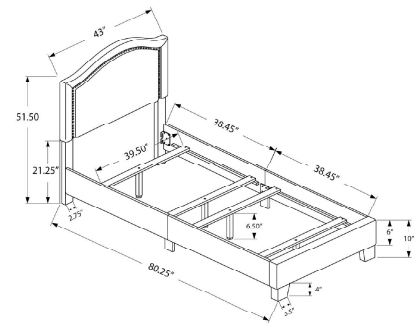

SKU#: I 5937T

Add style, elegance and a comfortable element to your bedroom with this contemporary designed twin size bed frame. Featuring a chic beige linen fabric and stylish antique brass metal nailhead trim this bed will surely be the focal point of any bedroom. The box spring and mattress is not included and must be purchased separately. We recommend a 2 inch low profile box spring. All parts and hardware for assembly are conveniently located inside the headboard.

YOUTH