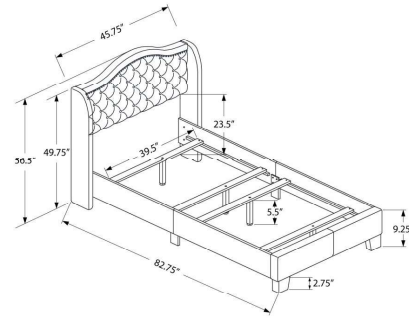

I 5966T - BED - TWIN SIZE / GREY LINEN WITH CHROME TRIM

YOUTH