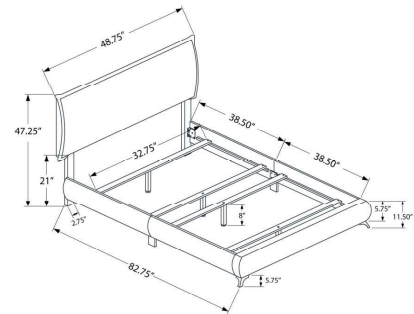

SKU#: I 5950T

Start your bedroom do-over with this casual yet contemporary designed twin sized upholstered platform bed frame. The clean understated elegance of the padded slip-cover style grey linen headboard and the low profile frame, supported by chic chrome metal legs gives the bed a subtle modern retro look blending effortlessly with any decor style. The box spring and mattress is not included and must be purchased separately. We recommend a 2 inch low profile box spring. All parts and assembly instructions are included.

YOUTH