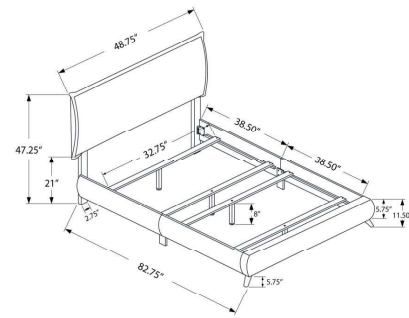

**I 5950T - BED - TWIN SIZE / GREY LINEN WITH CHROME LEGS**

**YOUTH**

**SKU#: I 5951T**

Start your bedroom do-over with this casual yet contemporary designed twin sized upholstered platform bed frame. The clean understated elegance of the padded slip-cover style beige linen headboard and the low profile frame, supported by rich brown wooden legs gives the bed a subtle modern retro look blending effortlessly with any decor style. The box spring and mattress is not included and must be purchased separately. We recommend a 2 inch low profile box spring. All parts and assembly instructions are included.