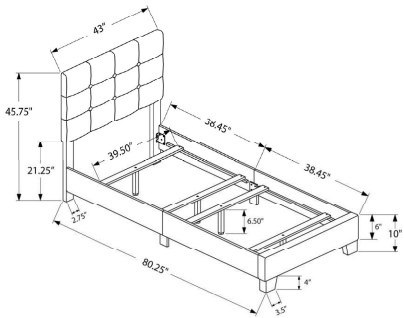

**YOUTH**

**SKU#: I 5921T**

Create a striking look in your bedroom with this low profile platform bed frame fitted with a comfortable beige linen look fabric backrest and base. Including bold wooden slats for a solid construction including durable side rails and block style legs for increased load-bearing weight and stability. For twin sized mattresses (not included), this upholstered bed is ideal in limited spaces for small homes, apartments or condos. Do not hesitate to opt for this stylish and comfortable bed frame. All parts and hardware for assembly are conveniently located inside the headboard. Box spring required and not included (2 inch low profile recommended).

**I 5921T - BED - TWIN SIZE / BEIGE LINEN**

**YOUTH**

**SKU#: I 5920T**

Create a striking look in your bedroom with this low profile platform bed frame fitted with a comfortable grey linen look fabric backrest and base. Including bold wooden slats for a solid construction including durable side rails and block style legs for increased load-bearing weight and stability. For twin sized mattresses (not included), this upholstered bed is ideal in limited spaces for small homes, apartments or condos. Do not hesitate to opt for this stylish and comfortable bed frame. All parts and hardware for assembly are conveniently located inside the headboard. Box spring required and not included (2 inch low profile recommended).