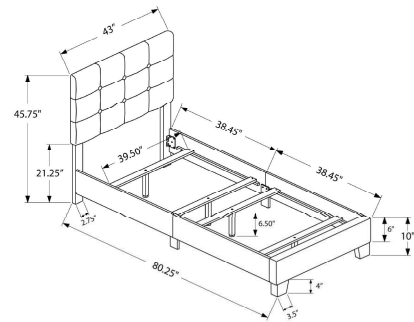

**YOUTH**

**I 5912T - BED - TWIN SIZE / GREY LEATHER-LOOK**

**SKU#: I 5912T**

This contemporary upholstered bed frame finished in a grey leather look material, is set to decorate your bedroom with elegance. Including bold wooden slats for a durable construction, sturdy side rails and block style legs, stability is not a problem. This twin size bed frame fits nicely in tighter spaces of smaller homes, apartments or condos and will surely be the center of attention as soon as you step into your bedroom. Twin size mattress and box spring are required and not included (2 inch low profile recommended). All parts and hardware for assembly are conveniently located inside the headboard.

**YOUTH**

**SKU#: I 5921T**

Create a striking look in your bedroom with this low profile platform bed frame fitted with a comfortable beige linen look fabric backrest and base. Including bold wooden slats for a solid construction including durable side rails and block style legs for increased load-bearing weight and stability. For twin sized mattresses (not included), this upholstered bed is ideal in limited spaces for small homes, apartments or condos. Do not hesitate to opt for this stylish and comfortable bed frame. All parts and hardware for assembly are conveniently located inside the headboard. Box spring required and not included (2 inch low profile recommended).