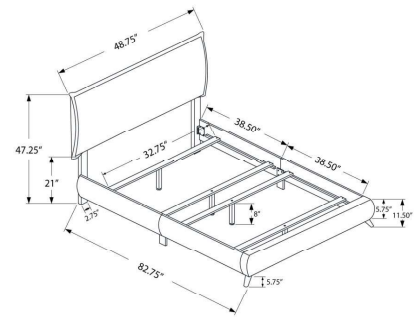

**I 5953T - BED - TWIN SIZE / WHITE LEATHER-LOOK WITH CHROME LEGS**

**YOUTH**

**SKU#: I 5952T**

Start your bedroom do-over with this casual yet contemporary designed twin sized upholstered platform bed frame. The clean understated elegance of the padded slip-cover style brown leather look headboard and the low profile frame, supported by rich brown wooden legs gives the bed a subtle modern retro look blending effortlessly with any decor style. The box spring and mattress is not included and must be purchased separately. We recommend a 2 inch low profile box spring. All parts and assembly instructions are included.