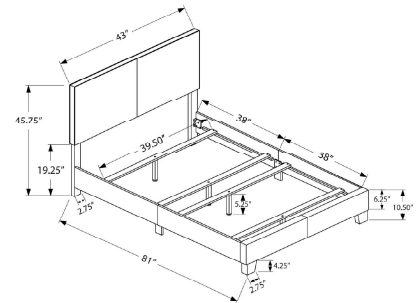

**I 5910T - BED - TWIN SIZE / DARK BROWN LEATHER-LOOK**

**SKU#: I 5910T**

This contemporary upholstered bed frame finished in a dark brown leather look material, is set to decorate your bedroom with elegance. Including bold wooden slats for a durable construction, sturdy side rails and block style legs, stability is not a problem. This bed frame fits nicely in tighter spaces of smaller homes, apartments or condos and will surely be the center of attention as soon as you step into your bedroom. Twin size mattress and box spring are required and not included (2 inch low profile recommended). All parts and hardware for assembly are conveniently located inside the headboard.