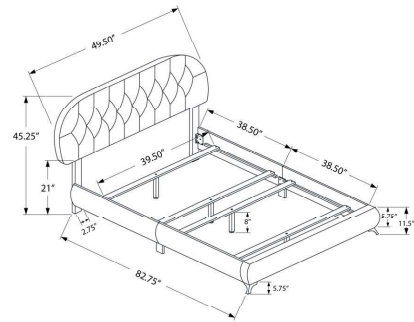

SKU#: I 5980T

This is where your dreams begin with the classic retro styling of this rounded diamond tufted headboard, and clean lined frame for a subtle modern touch. The padded and upholstered twin sized low platform bed frame in a timeless grey linen fabric, is supported with strong chrome metal legs that are curved at the front to effortlessly partner with your style statement. The box spring and mattress is not included and must be purchased separately. We recommend a 2 inch low profile box spring. All parts and assembly instructions are included.

YOUTH