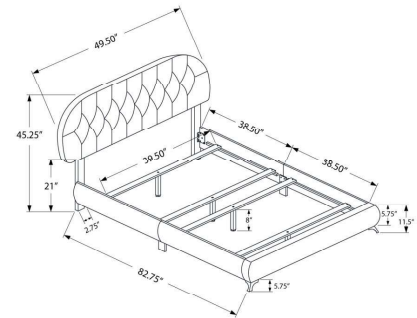

I 5983T - BED - TWIN SIZE / WHITE LEATHER-LOOK WITH CHROME LEGS

YOUTH