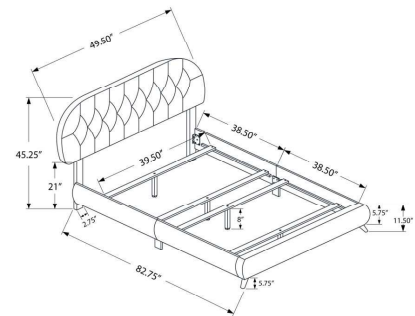

**I 5983T - BED - TWIN SIZE / WHITE LEATHER-LOOK WITH CHROME LEGS**

**YOUTH**

**I 5982T - BED - TWIN SIZE / BROWN LEATHER-LOOK WITH WOOD LEGS**

**SKU#: I 5982T**

This is where your dreams begin with the classic retro styling of this rounded diamond tufted headboard, and clean lined frame for a subtle modern touch. The padded and upholstered twin sized low platform bed frame in a timeless dark brown leather-look fabric, is supported with sturdy brown wooden legs that are angled at the front to effortlessly partner with your style statement. The box spring and mattress is not included and must be purchased separately. We recommend a 2 inch low profile box spring. All parts and assembly instructions are included.