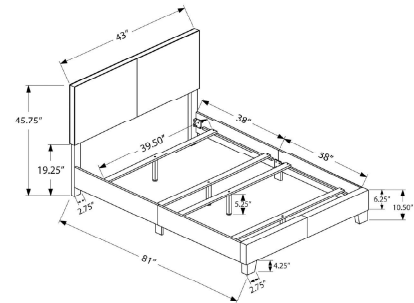

**I 5910T - BED - TWIN SIZE / DARK BROWN LEATHER-LOOK**

**SKU#: I 5910T**

This contemporary upholstered bed frame finished in a dark brown leather look material, is set to decorate your bedroom with elegance. Including bold wooden slats for a durable construction, sturdy side rails and block style legs, stability is not a problem. This bed frame fits nicely in tighter spaces of smaller homes, apartments or condos and will surely be the center of attention as soon as you step into your bedroom. Twin size mattress and box spring are required and not included (2 inch low profile recommended). All parts and hardware for assembly are conveniently located inside the headboard.

**YOUTH**

**I 5911T - BED - TWIN SIZE / WHITE LEATHER-LOOK**

**SKU#: I 5911T**

This contemporary upholstered bed frame finished in a white leather look material, is set to decorate your bedroom with elegance. Including bold wooden slats for a durable construction, sturdy side rails and block style legs, stability is not a problem. This twin size bed frame fits nicely in tighter spaces of smaller homes, apartments or condos and will surely be the center of attention as soon as you step into your bedroom. Twin size mattress and box spring are required and not included (2 inch low profile recommended). All parts and hardware for assembly are conveniently located inside the headboard.