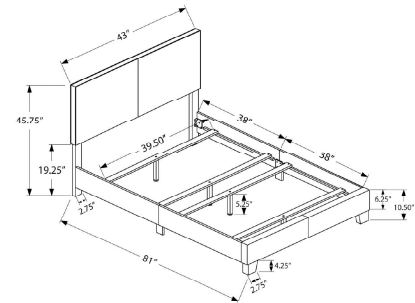

**YOUTH**

**I 5911T - BED - TWIN SIZE / WHITE LEATHER-LOOK**

**SKU#: I 5911T**

This contemporary upholstered bed frame finished in a white leather look material, is set to decorate your bedroom with elegance. Including bold wooden slats for a durable construction, sturdy side rails and block style legs, stability is not a problem. This twin size bed frame fits nicely in tighter spaces of smaller homes, apartments or condos and will surely be the center of attention as soon as you step into your bedroom. Twin size mattress and box spring are required and not included (2 inch low profile recommended). All parts and hardware for assembly are conveniently located inside the headboard.

**YOUTH**

**I 5912T - BED - TWIN SIZE / GREY LEATHER-LOOK**

**SKU#: I 5912T**

This contemporary upholstered bed frame finished in a grey leather look material, is set to decorate your bedroom with elegance. Including bold wooden slats for a durable construction, sturdy side rails and block style legs, stability is not a problem. This twin size bed frame fits nicely in tighter spaces of smaller homes, apartments or condos and will surely be the center of attention as soon as you step into your bedroom. Twin size mattress and box spring are required and not included (2 inch low profile recommended). All parts and hardware for assembly are conveniently located inside the headboard.