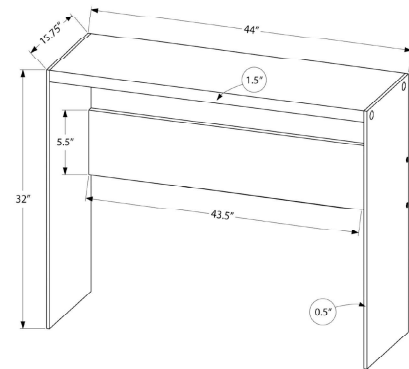

SKU#: I 3055

Adorn your living space with an enhanced minimalist entrance table that will allow you to showcase the beauty of your decor and flooring through the sturdy, easy-to-clean tempered glass base. Couple it with its traditional-looking taupe table top finish that can easily accommodate any decorations and accessories such as your books, glasses, photo frames and plants. Your new entryway table is ready for your new small home, condo or apartment.

TABLES