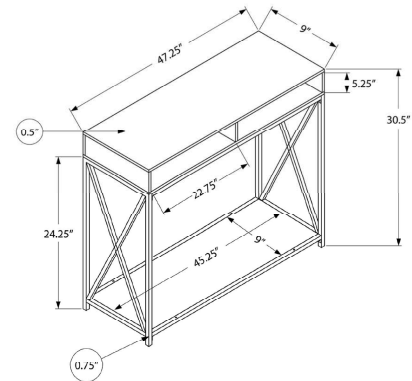

I 3580 - ACCENT TABLE - 48" L / GREY / BLACK METAL HALL CONSOLE

TABLES

SKU#: I 3572

Adding plants, baskets, books or other decor items to the entryway, living room or bedroom? Featuring 2 open shelves, this console table is a stunning combination of grey wood look tones with a sturdy X-design black metal frame to pair with any style. Also including a bottom panel for additional space, this accent table is your versatile storage solution at a perfect height and compact design to bring an edge to your small home, apartment or condo. It will look fabulous anywhere!