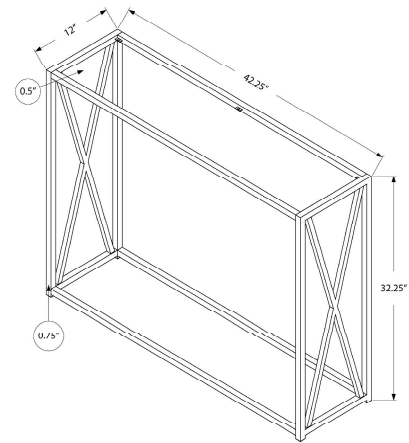

SKU#: I 3449

The sophisticated minimalist style of this rectangular console accent table will be the most multi-functional furniture piece you own. The thick clear tempered glass table top provides enough space to set a lamp, pictures, books or decorative objects. This chic table is framed in a sturdy rich black nickel metal base with an X design on the sides for a touch of elegance. Compact and clean lined for small spaces, the height makes it ideal to set out drinks and hors d'oeuvres when entertaining. Whether you use this in an entryway, hallway, office space, or behind your sofa this versatile accent console table provides multiple uses. Assembly is required.

TABLES