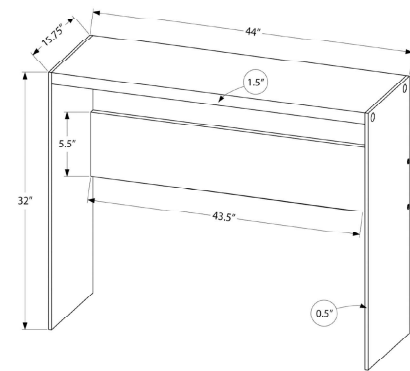

SKU#: I 3282

Adorn your living space with an enhanced minimalist entrance table that will allow you to showcase the beauty of your decor and flooring through the sturdy, easy-to-clean tempered glass base. Couple it with its thick panel composition in a trendy espresso table top finish that can easily accommodate any decorations and accessories such as your books, glasses, photo frames and plants. Your new entryway table is ready for your new small home, condo or apartment.

TABLES