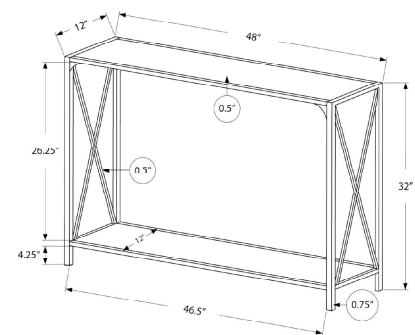

I 2124 - ACCENT TABLE - 48" L / WHITE / WHITE METAL HALL CONSOLE

TABLES