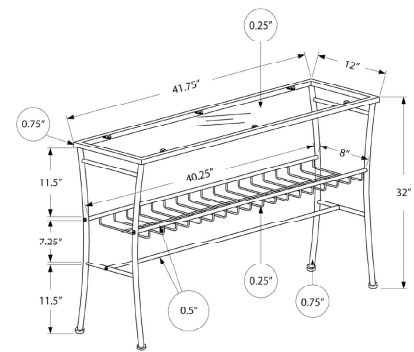

SKU#: I 2127

The simple, contemporary design of this versatile rectangular hall console table features a clear tempered glass table top to place a decorative accessory, lamp, or pictures and a handy wired metal bottom shelf to store books or wine bottles. Framed in a strong and sturdy black metal with attractive slightly concave legs, this console table can be used in an entryway, behind a sofa, in an office space setting, or even as a table to set up your drinks or hors-d'oeuvres when entertaining. The compact size makes it even more useful for small spaces. Easy to assemble, you will have a stylish accent console table and storage solution in no time at all!

I 2127 - ACCENT TABLE - 42" L / BLACK / TEMPERED GLASS HALL CONSOLE

TABLES