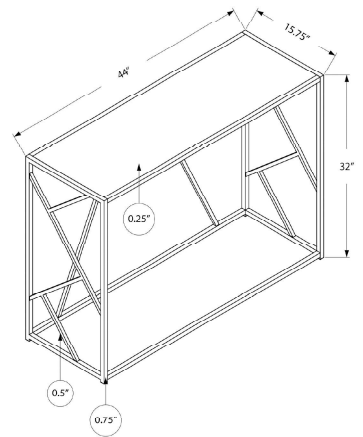

SKU#: I 3397

Bring some style to your space with this sleek, rectangular hall console table. Framed with a sturdy black nickel metal base with side metal accents for an added stylish appeal. The spacious clear mirror top surface beautifully reflects any decorative accent piece you place on top giving it that extra sparkle. The simple modern lines and compact design of this console accent table will fit in perfectly for an entryway, hallway, office space, or behind your sofa. Assembly is required.

TABLES