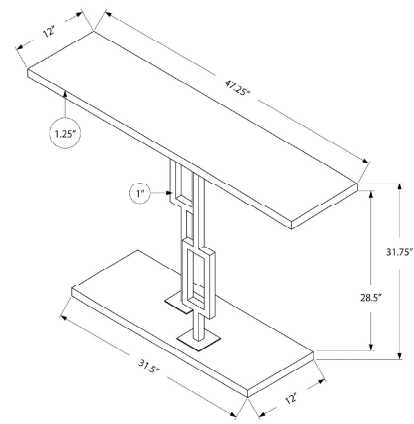

I 3266 - ACCENT TABLE - 48" L / GLOSSY WHITE / CHROME METAL

TABLES

SKU#: I 3297

Watch how this modern and fashionable console accent table makes a chic statement in your entryway or living room. The bold glossy white finish on all sides, nestled in sleek chrome metal framing that doesn't overwhelm; this multi-functional console table will quickly become your most wanted accent furniture piece. The spacious rectangular tabletop can hold a lamp, decorative pieces, and books while the 3 drawers with elegant square chrome metal pulls stores your papers, keys, and other household items. The compact size is ideal for small spaces whether you set it behind a sofa or against a wall. Assembly is required.

I 3297 - ACCENT TABLE - 48" L / GLOSSY WHITE / CHROME METAL

TABLES

SKU#: I 3402

Add a chic appeal to your entryway, hallway or livingroom with this versatile console accent table. The thick glossy white rectangular tabletop is spacious enough to hold a lamp, pictures, books or decorative objects. The chrome metal base with a unique circle intersected by an "X" leg design gives a statement appeal without overwhelming a space and provides solid support. You can easily use this console table as a spot to serve drinks and appetizers while entertaining or even in your home office for added function with style. Compact enough for small spaces, this accent table will become your most useful furniture piece! Assembly is required.