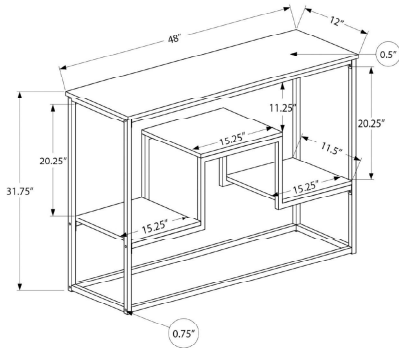

I 3580 - ACCENT TABLE - 48" L / GREY / BLACK METAL HALL CONSOLE

TABLES

SKU#: I 3572

Adding plants, baskets, books or other decor items to the entryway, living room or bedroom? Featuring 2 open shelves, this console table is a stunning combination of grey wood look tones with a sturdy X-design black metal frame to pair with any style. Also including a bottom panel for additional space, this accent table is your versatile storage solution at a perfect height and compact design to bring an edge to your small home, apartment or condo. It will look fabulous anywhere!