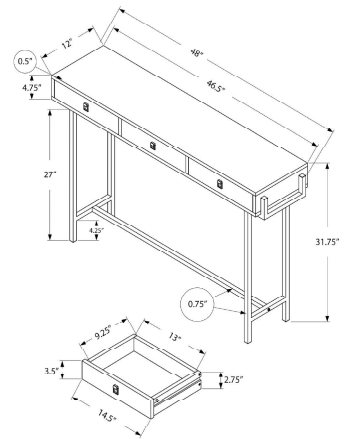

I 3297 - ACCENT TABLE - 48" L / GLOSSY WHITE / CHROME METAL

TABLES

SKU#: I 3402

Add a chic appeal to your entryway, hallway or livingroom with this versatile console accent table. The thick glossy white rectangular tabletop is spacious enough to hold a lamp, pictures, books or decorative objects. The chrome metal base with a unique circle intersected by an "X" leg design gives a statement appeal without overwhelming a space and provides solid support. You can easily use this console table as a spot to serve drinks and appetizers while entertaining or even in your home office for added function with style. Compact enough for small spaces, this accent table will become your most useful furniture piece! Assembly is required.