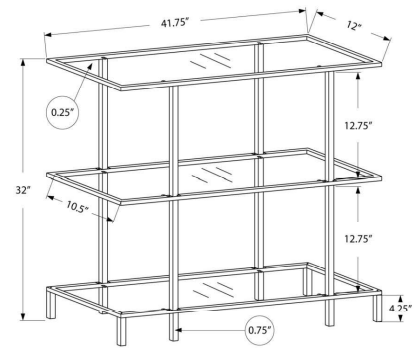

I 2109 - ACCENT TABLE - 42" L / SILVER /TEMPERED GLASS HALL CONSOLE

TABLES