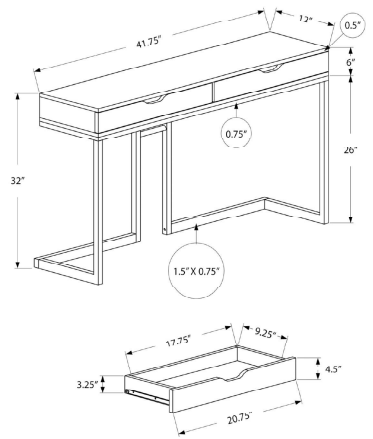

I 3518 - ACCENT TABLE - 42" L / DARK TAUPE / BLACK HALL CONSOLE

TABLES