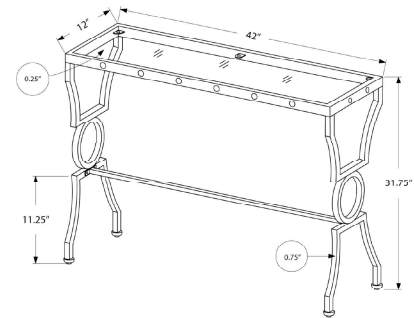

SKU#: I 3325

With classic design details and a spacious tempered glass top (5mm thick) for a lamp or decorative accents, this rectangular console table brings a contemporary look to your living space. The chic symmetrical shapes at each end of the satin silver base provides sturdy support as well as fashionable appeal. This updated console table with a modern twist will make a fabulous statement in your living room or hallway. Pair it with either the matching nesting table set or coffee table to complete the look!

TABLES