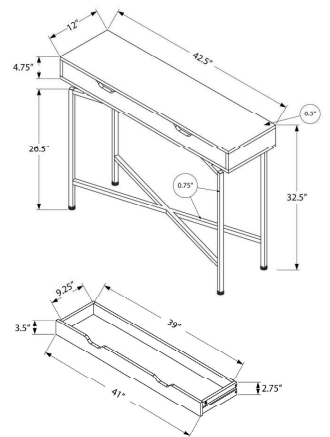

I 3239 - ACCENT TABLE - 42" L / ESPRESSO / GOLD HALL CONSOLE

TABLES