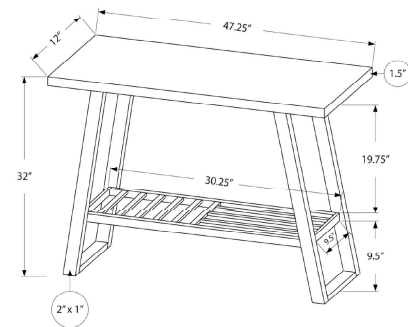

I 2117 - ACCENT TABLE - 48" L / DARK TAUPE / BLACK HALL CONSOLE

TABLES