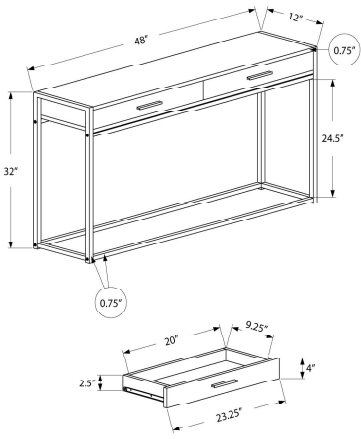

SKU#: I 3512

Boost the look of your entryway, hallway, living room or office space with this modern style, rectangular console accent table with a chic industrial vibe. Made with high quality MDF material, the smooth laminated black top blends into the solid black metal square base with its clean minimalist lines. The two handy storage drawers on metal glides are perfect to store keys and paperwork, while the spacious table top can hold books, pictures, decorative objects, or a lamp. This versatile and functional console table will be the most useful furniture piece in your home today! Assembly is required.

TABLES