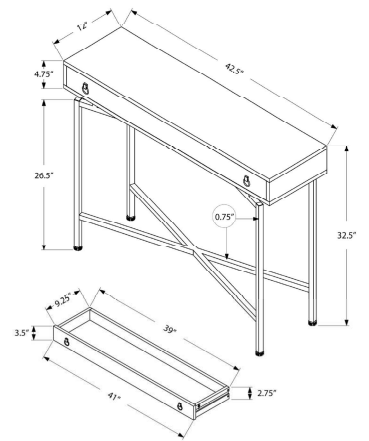

I 3454 - ACCENT TABLE - 42" L / GREY RECLAIMED WOOD / BLACK CONSOLE

TABLES