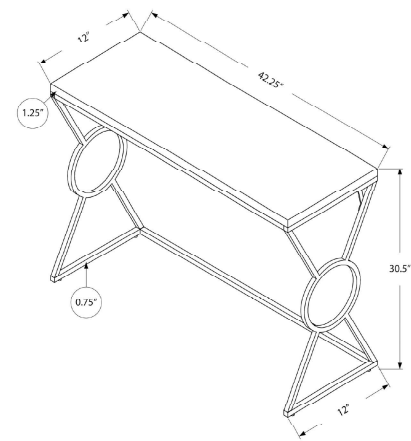

I 3266 - ACCENT TABLE - 48" L / GLOSSY WHITE / CHROME METAL

TABLES

SKU#: I 3297

Watch how this modern and fashionable console accent table makes a chic statement in your entryway or living room. The bold glossy white finish on all sides, nestled in sleek chrome metal framing that doesn't overwhelm; this multi-functional console table will quickly become your most wanted accent furniture piece. The spacious rectangular tabletop can hold a lamp, decorative pieces, and books while the 3 drawers with elegant square chrome metal pulls stores your papers, keys, and other household items. The compact size is ideal for small spaces whether you set it behind a sofa or against a wall. Assembly is required.

I 3297 - ACCENT TABLE - 48" L / GLOSSY WHITE / CHROME METAL

TABLES

SKU#: I 3402

Add a chic appeal to your entryway, hallway or livingroom with this versatile console accent table. The thick glossy white rectangular tabletop is spacious enough to hold a lamp, pictures, books or decorative objects. The chrome metal base with a unique circle intersected by an "X" leg design gives a statement appeal without overwhelming a space and provides solid support. You can easily use this console table as a spot to serve drinks and appetizers while entertaining or even in your home office for added function with style. Compact enough for small spaces, this accent table will become your most useful furniture piece! Assembly is required.