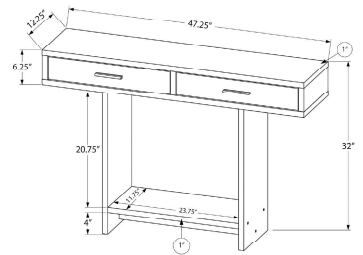

SKU#: I 2812

Give a bold new welcome to your entryway with this modern console table! Finished on all sides in a chic white, this entryway table has plenty of storage and display space with an open bottom shelf and two closed drawers accented with sleek silver handles. The smooth rectangular table-top can hold a beautiful accent piece, books, or even appetizers when entertaining, while the closed drawers keep things neatly tucked away. A versatile furniture item to add anywhere in your home or office space. Assembly is required.

I 2812 - ACCENT TABLE - 48" L / WHITE WITH DRAWERS

TABLES

SKU#: I 2406

Make a statement in your entryway with this modern rectangular console table with a unique symmetrical base. Finished on all sides in a contemporary black and grey cement-look with a spacious table top to display a lamp, pictures or decorative objects. The angular base can be used to store books or even showcase wine bottles in a original way. A versatile accent piece, place this thick paneled console table in your living room, hallway, entry way, mudroom, or office that gives an instant "wow" the minute you walk in the door!