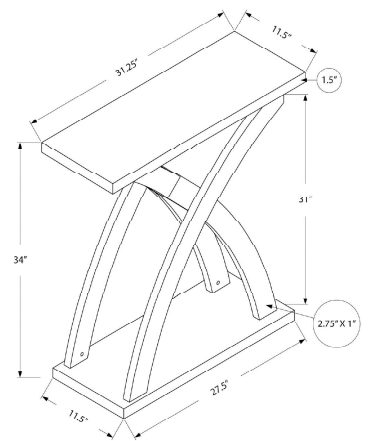

SKU#: I 2408

With a classic contemporary design, this stylish console accent table in a dark espresso finish adds flare to an entryway, hallway, or living room. Using quality MDF material, the thick and spacious rectangular tabletop is useful to showcase an artful display or simply as an elegant place to put down your keys and mail. The graceful and sturdy curved cross legs reach down to the handy bottom shelf for an additional storage or display option. The compact size also makes this console table ideal for space challenged homes while still making an eye-catching statement. Assembly is required.

TABLES