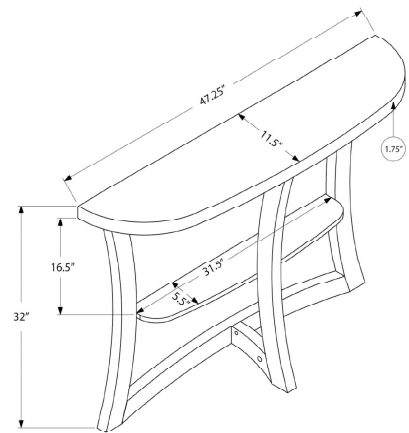

SKU#: I 2415

Dress up your hallway or living space with this sleek hall console table finished in a warm espresso. Ample surface area and a two-tiered design make this piece perfect for displaying your favourite decorative items or pictures. The half moon shape and unique curved base provide the perfect blend of fashion and functionality making this table a great addition to any hallway.

TABLES