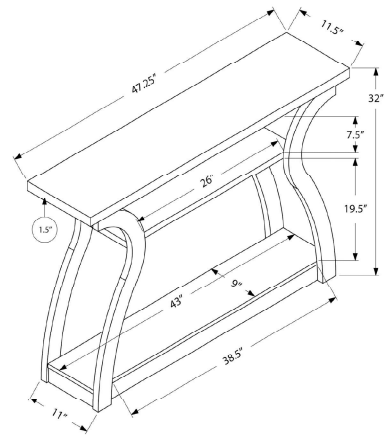

SKU#: I 2438

Grab your guests' attention with this stylish white accent console table. Featuring a unique curved base and a three tiered open concept design, this modern unit is perfect for dressing up any wall in your home or displaying your favourite decorative items.

TABLES