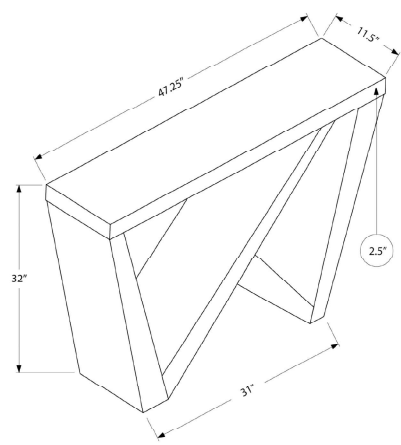

I 2438 - ACCENT TABLE - 47\"/>

TABLES

I 2436 - ACCENT TABLE - 48" L / CEMENT-LOOK HALL CONSOLE

SKU#: I 2436

Make a bold statement in your living room or hallway with this 48" long grey cement-look accent hall console table. Featuring a thick panel design, asymmetrical lines and an edgy modern appeal this table will surely make an eye catching addition to your living space. Perfect for displaying pictures, decorative pieces or books this console table is the ideal combination of fashion and function.