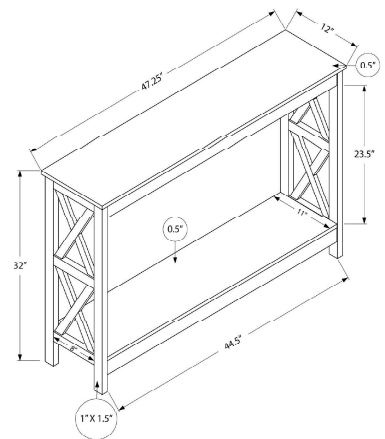

I 2796 - ACCENT TABLE - 42" L / DARK TAUPE WITH A STORAGE DRAWER

TABLES

SKU#: I 2792

This transitional style hall console table is a great canvas to showcase your decorative flare. A rich and smooth, laminated grey wood look finish on all sides, this rectangular accent table is joined with a thick X-frame at each end giving it a warm appeal. With an open bottom shelf for extra storage, this console table is versatile enough to bring into other spaces to display treasured photos and objects, books, or even as a place to set a tray of appetizers when entertaining. There are so many creative uses for this table and the long, narrow size makes it ideal for small spaces. Assembly is required.