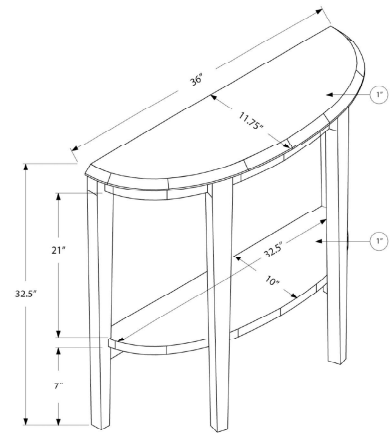

SKU#: I 2452

Add a stylish touch that will complete your living space with this sleek, transitional style hall console table finished in a warm dark taupe wood-look. The curved half-moon shape is complimented by the sturdy tapered legs. Ample surface area and a two-tiered design make this console table perfect for displaying your favourite decorative items.

TABLES