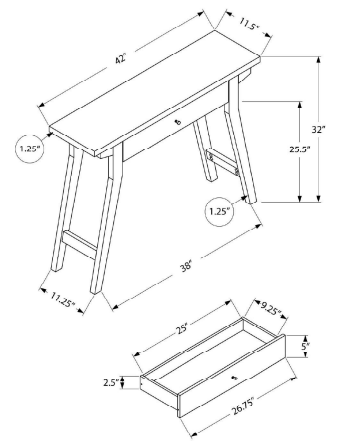

SKU#: I 2796

Bring some substance to that empty spot in your hallway, livingroom, or office space with this multi-functional, contemporary console accent table. Finished in a dark taupe wood-look on all sides, the thick and spacious rectangular tabletop is supported with strong, angled legs that give it a distinct style. Extra storage is provided with a long, closed drawer accented with a simple silver metal knob, to tuck away extra keys, a pad and pencil, or anything you want to keep out of sight but within reach. This stylish accent table is great for small spaces and will look right at home no matter where you place it! Assembly is required.

TABLES