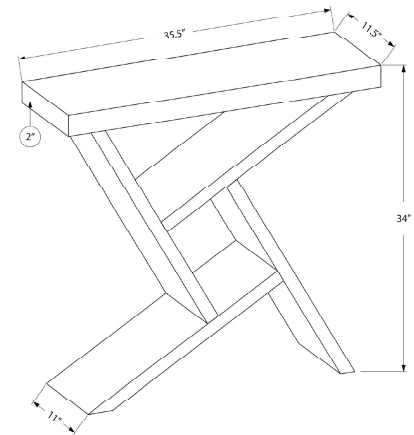

SKU#: I 2812

Give a bold new welcome to your entryway with this modern console table! Finished on all sides in a chic white, this entryway table has plenty of storage and display space with an open bottom shelf and two closed drawers accented with sleek silver handles. The smooth rectangular table-top can hold a beautiful accent piece, books, or even appetizers when entertaining, while the closed drawers keep things neatly tucked away. A versatile furniture item to add anywhere in your home or office space. Assembly is required.

I 2812 - ACCENT TABLE - 48" L / WHITE WITH DRAWERS

TABLES

SKU#: I 2406

Make a statement in your entryway with this modern rectangular console table with a unique symmetrical base. Finished on all sides in a contemporary black and grey cement-look with a spacious table top to display a lamp, pictures or decorative objects. The angular base can be used to store books or even showcase wine bottles in a original way. A versatile accent piece, place this thick paneled console table in your living room, hallway, entry way, mudroom, or office that gives an instant "wow" the minute you walk in the door!

I 2406 - ACCENT TABLE - 36" L / BLACK / CEMENT-LOOK HALL CONSOLE

TABLES

SKU#: I 2560

Grab your guests' attention with this white finished hall console table. This sturdy 32" rectangular long accent table with symmetrical lines and a unique flair includes a middle shelf for additional storage. Great for displaying pictures, decorative pieces or books, this console table is sure to be a great addition to your hallway, entryway, office, or living room.