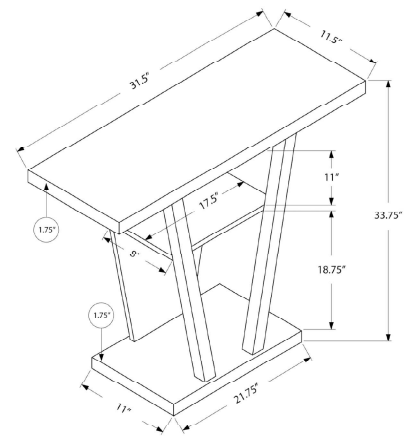

SKU#: I 2812

Give a bold new welcome to your entryway with this modern console table! Finished on all sides in a chic white, this entryway table has plenty of storage and display space with an open bottom shelf and two closed drawers accented with sleek silver handles. The smooth rectangular table-top can hold a beautiful accent piece, books, or even appetizers when entertaining, while the closed drawers keep things neatly tucked away. A versatile furniture item to add anywhere in your home or office space. Assembly is required.

I 2812 - ACCENT TABLE - 48" L / WHITE WITH DRAWERS

TABLES

SKU#: I 2406

Make a statement in your entryway with this modern rectangular console table with a unique symmetrical base. Finished on all sides in a contemporary black and grey cement-look with a spacious table top to display a lamp, pictures or decorative objects. The angular base can be used to store books or even showcase wine bottles in a original way. A versatile accent piece, place this thick paneled console table in your living room, hallway, entry way, mudroom, or office that gives an instant "wow" the minute you walk in the door!

I 2406 - ACCENT TABLE - 36" L / BLACK / CEMENT-LOOK HALL CONSOLE

TABLES

SKU#: I 2560

Grab your guests' attention with this white finished hall console table. This sturdy 32" rectangular long accent table with symmetrical lines and a unique flair includes a middle shelf for additional storage. Great for displaying pictures, decorative pieces or books, this console table is sure to be a great addition to your hallway, entryway, office, or living room.