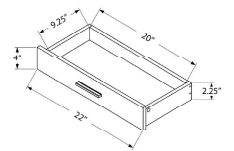

SKU#: I 2812

Give a bold new welcome to your entryway with this modern console table! Finished on all sides in a chic white, this entryway table has plenty of storage and display space with an open bottom shelf and two closed drawers accented with sleek silver handles. The smooth rectangular table-top can hold a beautiful accent piece, books, or even appetizers when entertaining, while the closed drawers keep things neatly tucked away. A versatile furniture item to add anywhere in your home or office space. Assembly is required.