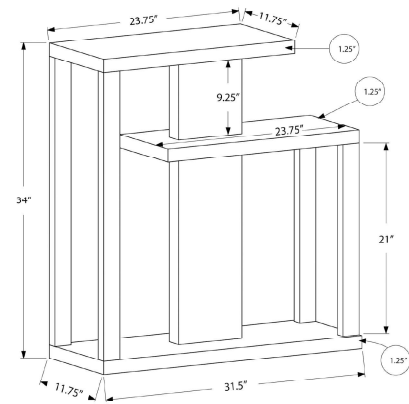

I 2470 - ACCENT TABLE - 32" L / ESPRESSO HALL CONSOLE

TABLES