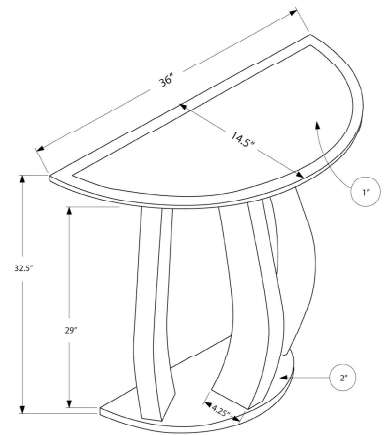

I 3727 - ACCENT TABLE - 36" L / BRUSHED SILVER / MIRROR

TABLES