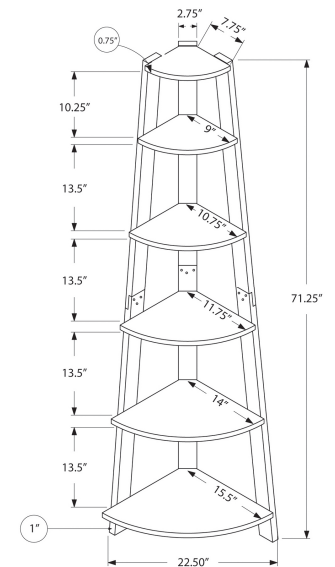

**I 2419 - BOOKCASE - 72"H / WHITE CORNER ACCENT ETAGERE**

**OFFICE**

**SKU#: I 2495**

Set up this etagere bookcase easily and let it do its thing! Look how nice the bookcase fits in a corner of your living room, office or bedroom, allowing you to showcase books and all types of decor easily. Make use of a spot that is often tough to work with: the corner. Maximize storage and display with a modern piece that will be sure to help you utilize all the space available to you thanks to 5 fixed tray style shelves. Three sturdy beam legs ensure structural integrity to this corner ladder shelf in a dark brown, espresso finished wood look texture. Anti-tipping hardware is included for further stability.