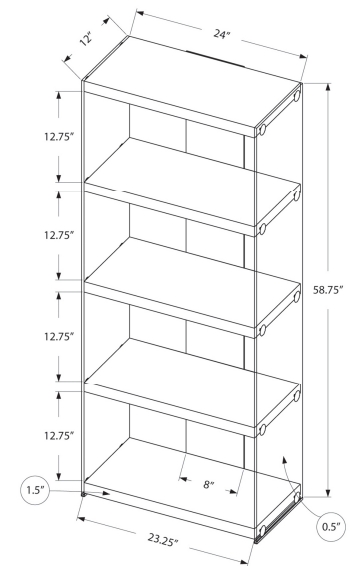

SKU#: I 3233

Spoil yourself with a chic tempered glass etagere that provides a perfect spot for candles, books, photo grams and other decor items. With 4 multi-functional, thick paneled display shelves in a grey cement-look finish, you'll be sure to add interest wherever you choose to place this accent display case. The 5-tier etagere is equipped with polished chrome accents for more elegance. Make this bookcase the new feature in your living space.