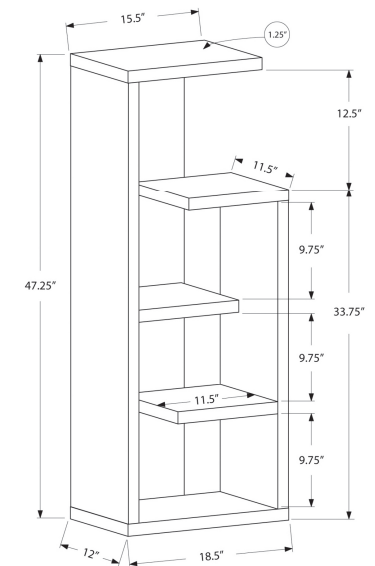

I 2466 - BOOKCASE - 48" H / WHITE ACCENT DISPLAY UNIT

OFFICE