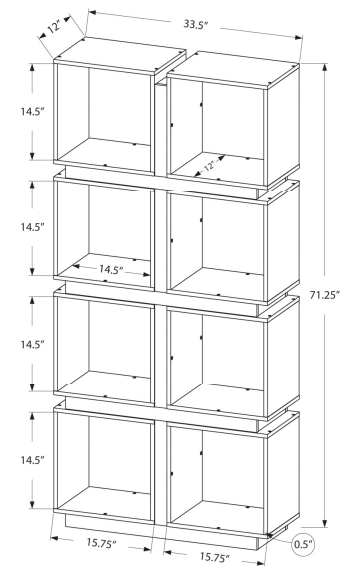

SKU#: I 7076

Give your home a modern art-deco look with this 8 cubic shelf bookcase. This perfectly symmetrical bookcase has 8 cubic spaces to showcase all your collectibles. With an open back, this piece can also be used as a room divider when laid down sideways. Featuring thick white paneled shelves accented with a grey cedar finish, this unit will be the focal point of any room.

OFFICE