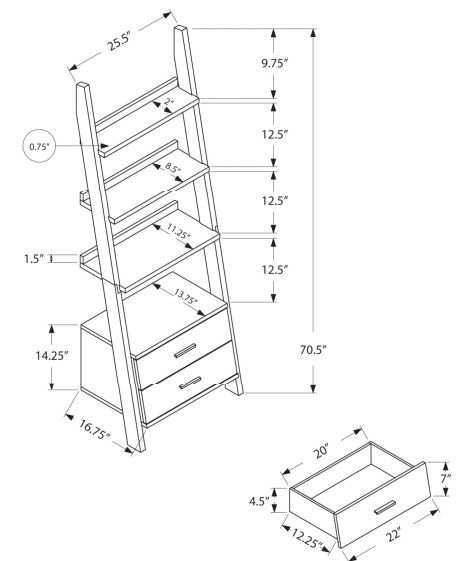

**I 2495 - BOOKCASE - 72""H / ESPRESSO CORNER ACCENT ETAGERE**

**OFFICE**

**SKU#: I 2767**

This contemporary, ladder style corner etagere bookcase is the ideal space saving solution. Finished in a fresh white on all sides; the 3 tray-style graduating shelves neatly display books and other accessories. The deep storage drawer on metal glides and accented with a sleek metal handle, keeps things organized and out of sight. Tipping hardware is included when resting the bookcase against a wall, providing further stability. This simple, compact corner bookcase is the perfect solution when carving out a small office space or for extra storage in a bedroom and living room. Assembly is required.

**I 2767 - BOOKCASE - 69" H / WHITE CORNER ETAGERE W/ DRAWER**

**OFFICE**

**SKU#: I 2756**

Adding a touch of modern style to your living space with this sophisticated etagere bookcase that includes tipping hardware for increased stability. The narrow ladder shelf format features four graduating open shelves and two convenient storage drawers equipped with sleek silver metal handles to add an extra pop of style to your home decor. These ladder shelves make the perfect spot to store books, plants, photo frames and other around home essentials. Its white and grey finish gives it a stunningly unique appearance that is sure to grab the attention of your friends and family.