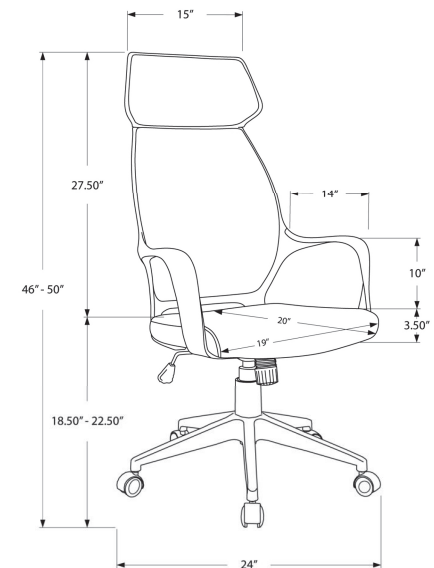

## SKU#: I 7249

This executive office chair blends an attractively sleek, refined look with a pleasantly supportive, comfortable feel. The seat, high back, and headrest are upholstered in a black microfiber fabric with minimal stitching. The slender yet tall backrest has an integrated headrest and an ergonomic shape to promote good posture. The backrest and headrest are liberally padded for comfort, as is the swivel seat that is thick, wide, and extra deep. A lever lets you easily adjust the chair height, while the black 5-star base with casters gives you the freedom to move around. With its clean lines, this desk chair with fixed armrests in black will bring streamlined style to your workspace.

**I 7249 - OFFICE CHAIR - BLACK MICROFIBER / HIGH BACK EXECUTIVE**

# OFFICE

**SKU#: I 2419**

Fill that empty corner space in your hallway, living room, or bedroom with this elegant corner style étagère bookcase. Offering plenty of storage space with 5 fixed wedge style shelves to place books, pictures, plants, or showcase your decorative objects. The transitional design of this eager is suitable for any décor and the compact size makes it ideal for small spaces without sacrificing style. Tipping hardware is included to affix to a wall for further stability. Assembly is required.

**I 2419 - BOOKCASE - 72"H / WHITE CORNER ACCENT ETAGERE**

**OFFICE**

**SKU#: I 2495**

Set up this etagere bookcase easily and let it do its thing! Look how nice the bookcase fits in a corner of your living room, office or bedroom, allowing you to showcase books and all types of decor easily. Make use of a spot that is often tough to work with: the corner. Maximize storage and display with a modern piece that will be sure to help you utilize all the space available to you thanks to 5 fixed tray style shelves. Three sturdy beam legs ensure structural integrity to this corner ladder shelf in a dark brown, espresso finished wood look texture. Anti-tipping hardware is included for further stability.