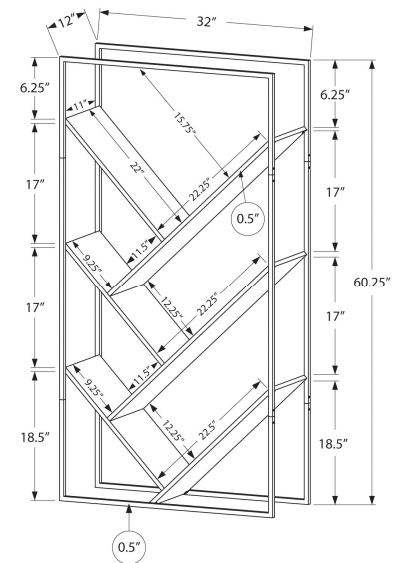

**I 2756 - BOOKCASE - 69" H / GREY-WHITE LADDER WITH 2 STORAGE DRAWER**

**OFFICE**

## SKU#: I 2200

Look at storage from a different angle with this unique bookcase. Slanted shelves in a smooth, grey wood-look finish create eye-catching geometric angles that form V-shaped display areas in different sizes. The sleek shelving, supported by a black metal frame, give this 5-tier bookshelf a trendy urban style. Finished on all sides, this striking etagere with open shelves will become the center of attention in any room.