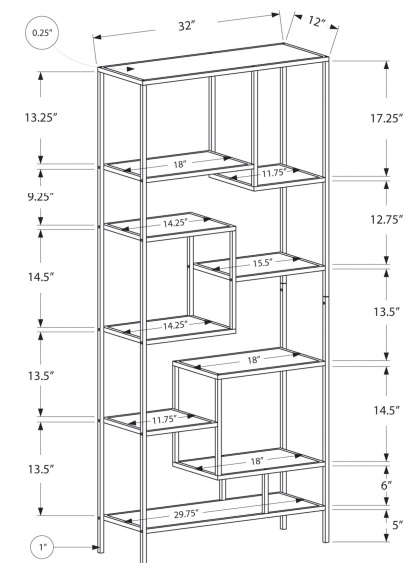

SKU#: I 7158

Show off your decorative items in style: plants, photo frames, books or even electronic devices thanks to this bold silver metal etagere bookcase simply made to impress. With nine tempered glass asymmetrical shelves, the backless bookshelf's design blends perfectly in your living room, office, bedroom or entrance area of any small home, condo or apartment where space is limited. It's the perfect accent piece to maximize space!

I 7158 - BOOKCASE - 72"H / SILVER METAL WITH TEMPERED GLASS

OFFICE