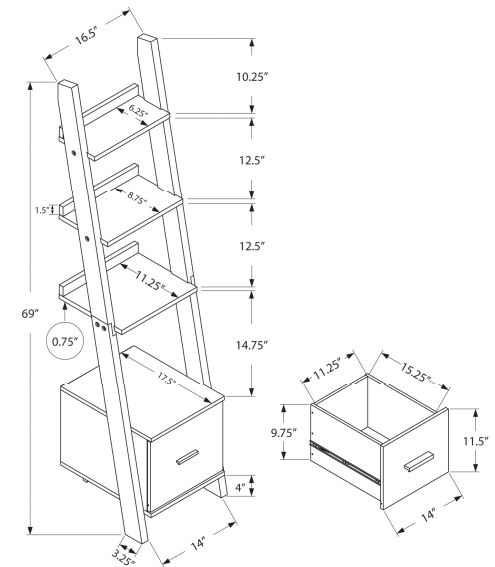

# OFFICE

**SKU#: I 2419**

Fill that empty corner space in your hallway, living room, or bedroom with this elegant corner style étagère bookcase. Offering plenty of storage space with 5 fixed wedge style shelves to place books, pictures, plants, or showcase your decorative objects. The transitional design of this eager is suitable for any décor and the compact size makes it ideal for small spaces without sacrificing style. Tipping hardware is included to affix to a wall for further stability. Assembly is required.

**I 2419 - BOOKCASE - 72"H / WHITE CORNER ACCENT ETAGERE**

**OFFICE**

**SKU#: I 2495**

Set up this etagere bookcase easily and let it do its thing! Look how nice the bookcase fits in a corner of your living room, office or bedroom, allowing you to showcase books and all types of decor easily. Make use of a spot that is often tough to work with: the corner. Maximize storage and display with a modern piece that will be sure to help you utilize all the space available to you thanks to 5 fixed tray style shelves. Three sturdy beam legs ensure structural integrity to this corner ladder shelf in a dark brown, espresso finished wood look texture. Anti-tipping hardware is included for further stability.

**I 2495 - BOOKCASE - 72""H / ESPRESSO CORNER ACCENT ETAGERE**

**OFFICE**

**SKU#: I 2767**

This contemporary, ladder style corner etagere bookcase is the ideal space saving solution. Finished in a fresh white on all sides; the 3 tray-style graduating shelves neatly display books and other accessories. The deep storage drawer on metal glides and accented with a sleek metal handle, keeps things organized and out of sight. Tipping hardware is included when resting the bookcase against a wall, providing further stability. This simple, compact corner bookcase is the perfect solution when carving out a small office space or for extra storage in a bedroom and living room. Assembly is required.