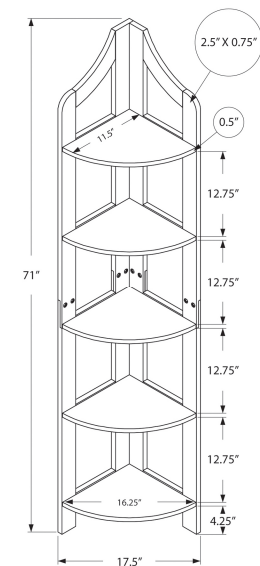

# OFFICE

**SKU#: I 2419**

Fill that empty corner space in your hallway, living room, or bedroom with this elegant corner style étagère bookcase. Offering plenty of storage space with 5 fixed wedge style shelves to place books, pictures, plants, or showcase your decorative objects. The transitional design of this eager is suitable for any décor and the compact size makes it ideal for small spaces without sacrificing style. Tipping hardware is included to affix to a wall for further stability. Assembly is required.