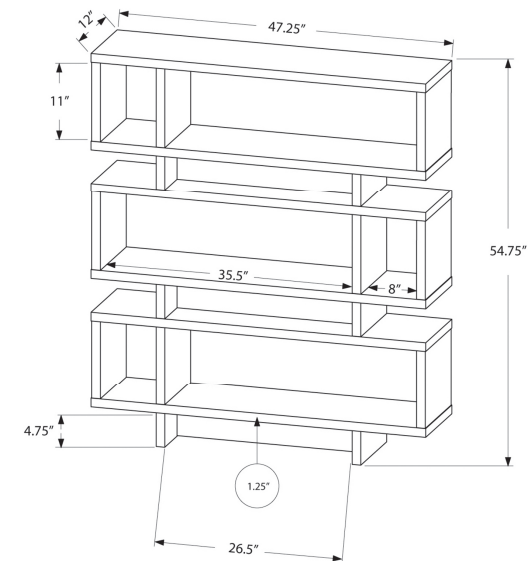

**I 3233 - BOOKCASE - 60" H / GREY CEMENT WITH TEMPERED GLASS**

**OFFICE**

**SKU#: I 2532**

Add some pizzazz to your home or office space with this 55" high bookcase! With a smooth white finish, this bookcase has ample room for displaying pictures, decorative pieces, and storing books. Both beautiful and versatile, place it in the center of a room to separate and provide more intimacy as the bookcase is finished on all sides. Thick paneling, a sturdy structure and innovative features, this contemporary style bookcase gives visual appeal to any decor. Assembly is required.