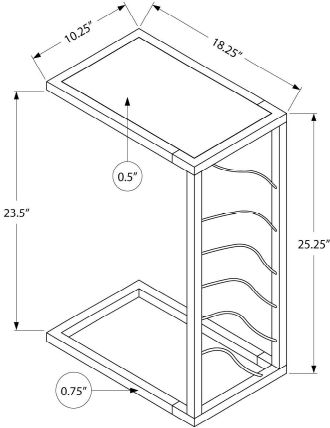

SKU#: I 3300

Straight lines and subtle curves give this C-shaped accent table an elegant, contemporary look. The rectangular white marble-look tabletop is bordered by a black metal frame that extends down to the base. A wave pattern design on the frame adds a decorative touch. This versatile end table is ideal for living rooms or bedrooms as a convenient surface to place items like a small clock, remote, or mobile device.

TABLES