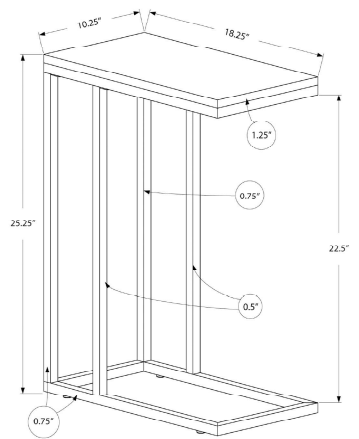

SKU#: I 3235

For a brilliant home upgrade, this dark brown, espresso wood look C shape side table does the trick. Supported by an elegant gold metal base, the end table is made for anything from snacks and drinks to your laptop, tablet and even decorative accents that complement the rest of your decor. Bringing a modern touch to your small home, condo or apartment, this C table slides nicely under the couch or bed. Study session? Favorite movie? Quiet reading time? This side table handles all of the above.

TABLES