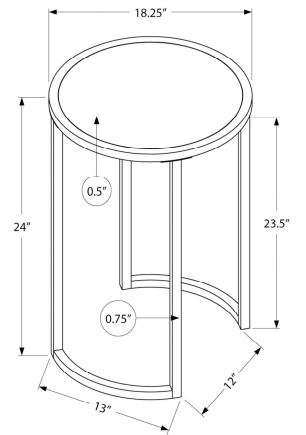

SKU#: I 2205

Style comes full circle with this round accent table. The white marble-look tabletop is bordered by a silver metal frame that extends down to the curved, U-shaped metal base. This versatile side table is ideal in any room as a convenient surface to place items like a lamp, remote, or mobile device.

TABLES