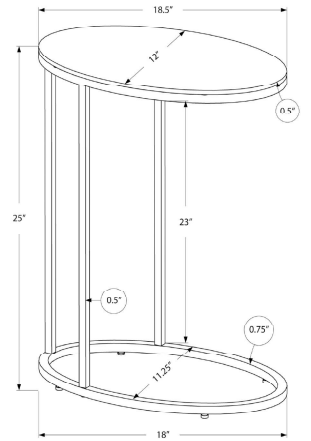

SKU#: I 3246

This modern oval accent table is the perfect combination of style and functionality. With a glossy white table top and oval chrome base, this accent table will add a contemporary touch to your living space. Designed to easily slip under your sofa to keep it conveniently close, this is the ideal accent table to hold your drinks, snacks, meals, or electronic devices. Lounging on the couch has never been more convenient! A truly versatile table for your living room, family room, den, or office.

TABLES