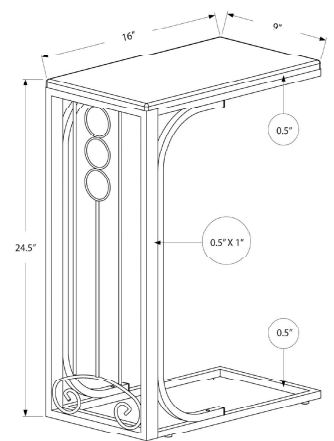

I 3135 - ACCENT TABLE - ESPRESSO TOP / CHAMPAGNE METAL

TABLES