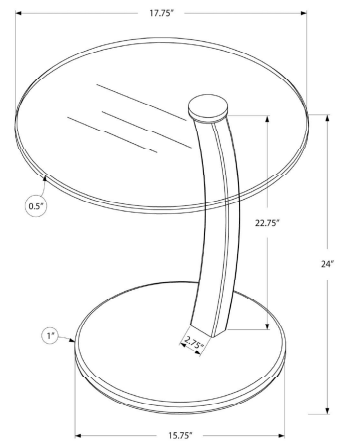

SKU#: I 3001

This contemporary style espresso bentwood accent table is a convenient solution for placing snacks or drinks near your sofa or chair. A circular espresso base and stand offer sturdy support, while the 1/2 inch thick clear round tempered glass top has plenty of surface space for putting a cup of tea, snacks, or a tablet. This snack table is also ergonomically designed to gently curve forward so your drinks are within easy reach! Functional and stylish, this accent table is a must-have for any living room, family room, den, or office space. Easy to assemble and clean.

TABLES