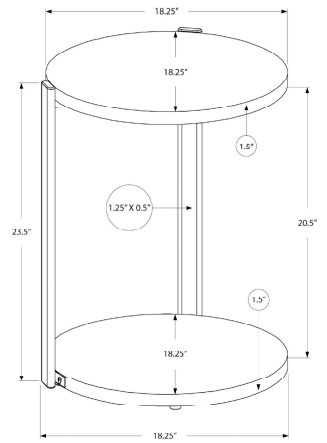

I 3056 - ACCENT TABLE - GLOSSY WHITE / CHROME METAL

SKU#: I 3056

To have or not to have just isn't a question! This stylish glossy white round accent table offers a simple yet convenient place to put down your drinks, snacks, meals or even a tablet while lounging on your couch or entertaining. The sturdy yet fashionable chrome metal supports with an extra shelf at the bottom provide additional storage for this must-have table. Use this versatile contemporary snack and accent table for your living room, office space, family room or den.

TABLES