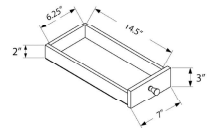

I 3190 - ACCENT TABLE - ESPRESSO WITH A DRAWER

TABLES