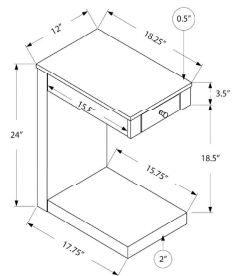

I 3190 - ACCENT TABLE - ESPRESSO WITH A DRAWER

TABLES