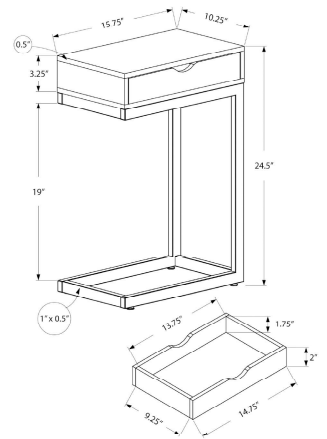

I 3407 - ACCENT TABLE - GREY RECLAIMED WOOD-LOOK / BLACK / DRAWER

TABLES