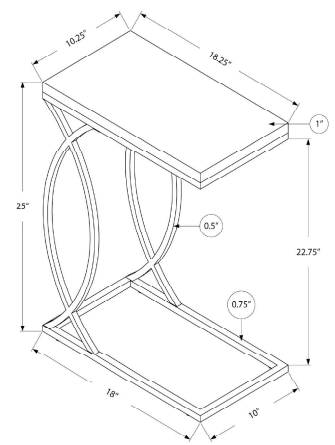

I 3185 - ACCENT TABLE - GREY CEMENT WITH CHROME METAL

TABLES