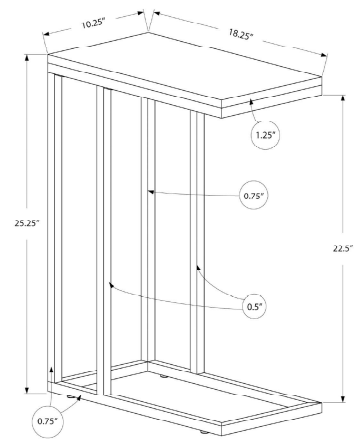

SKU#: I 3030

For a brilliant home upgrade, this glossy grey C shape side table does the trick. Supported by an elegant chrome metal base, the end table is made for anything from snacks and drinks to your laptop, tablet and even decorative accents that complement the rest of your decor. Bringing a modern touch to your small home, condo or apartment, this C table slides nicely under the couch or bed. Study session? Favorite movie? Quiet reading time? This side table handles all of the above.

TABLES