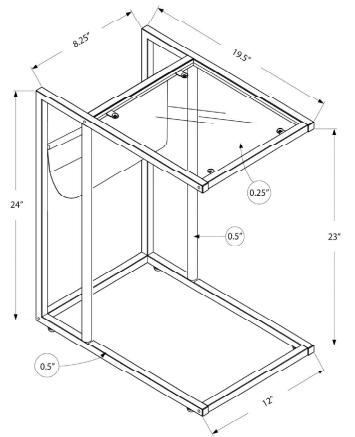

SKU#: I 3067

Fancy enough for your condo, apartment or small home, and versatile enough as a sofa side table or accent table, this beautiful table is there for you. TV tray, snack table or end table, the sky is the limit. This one includes a magazine holder with a frosted glass table top supported by a sturdy white metal base for support. Fits like a charm around your couch. Enjoy!

TABLES