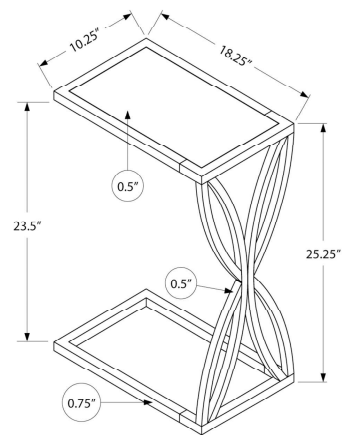

SKU#: I 3304

Straight lines join with sleek curves to give this C-shaped accent table a sophisticated look. The rectangular white marble-look tabletop is bordered by a black metal frame that extends down to the base. The geometric flower petal design of the frame adds a decorative touch. This versatile end table is ideal for living rooms or bedrooms as a convenient surface to place items like a small clock, remote, or mobile device.

TABLES