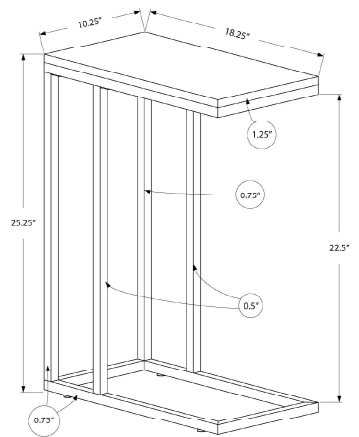

SKU#: I 3203

For a brilliant home upgrade, this natural pine wood look C shape side table does the trick. Supported by an elegant chrome metal base, the end table is made for anything from snacks and drinks to your laptop, tablet and even decorative accents that complement the rest of your decor. Bringing a modern touch to your small home, condo or apartment, this C table slides nicely under the couch or bed. Study session? Favorite movie? Quiet reading time? This side table handles all of the above.

TABLES