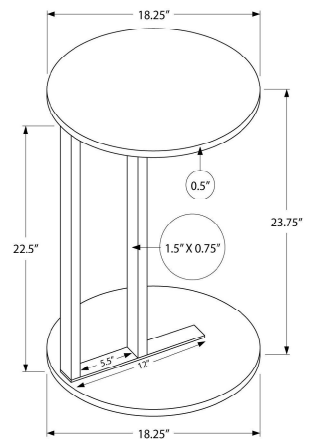

I 2210 - ACCENT TABLE - 24" H / WHITE MARBLE-LOOK / BLACK METAL

TABLES