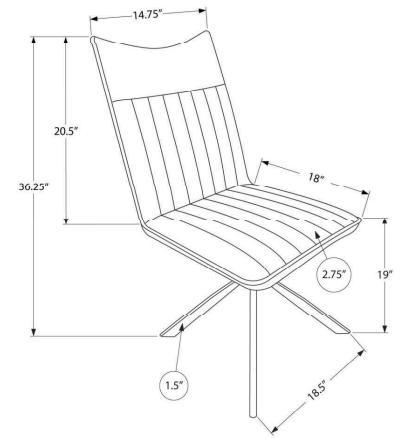

SKU#: I 1215

Out-of-this world style meets down-to-earth comfort with these upholstered dining chairs in a black leather-look fabric. Intersecting metal legs in a black finish flare to form a distinctive starburst design that will add a spark to your dining room or eat-in kitchen. Vertical channel tufting and generous padding on the deep seat and medium-high back offer a luxurious feel while providing exceptional support. Sold as a 2-piece set, these stylish chairs possess a universal appeal that makes them ideal for casual or formal dining rooms, or as accent chairs in other rooms.

DINING