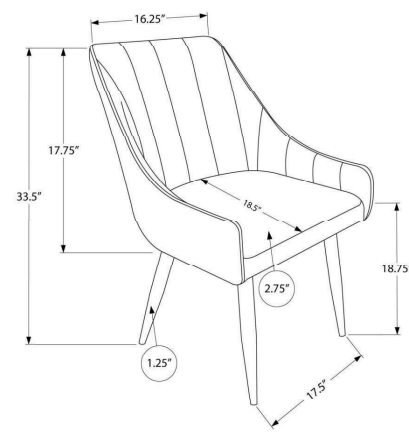

SKU#: I 1186

You'll want to remain seated at the table in these supremely comfortable upholstered dining chairs in a grey leather-look fabric. With vertical channel tufting for a luxurious feel, the padded back and sides curve around the seat and slope down to form low, integrated armrests. The cushioned seat is deep and generously padded for ultimate support. Angled and tapered chrome metal legs add a modern look. Sold as a 2-piece set, these stylish chairs are ideal for an eat-in kitchen or formal dining room, or as accent chairs in other rooms.

DINING