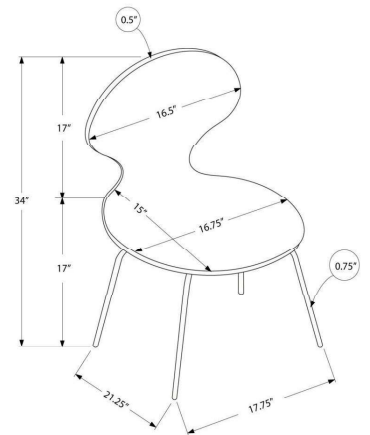

SKU#: I 1048

Add a touch of retro to your dining area with this set of 4 contemporary bentwood dining chairs. Finished in a bright white paired with sleek chrome metal legs, the curved design is not only stylish, but comfortable. Ideal for dining, home offices, or for extra seating when guests come over, these chairs will make a modern statement.

DINING