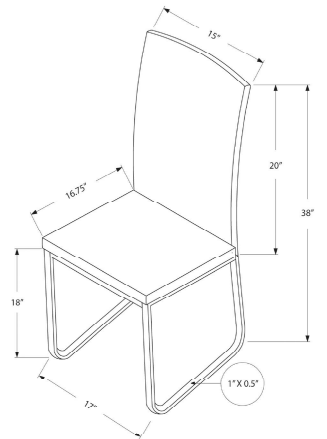

SKU#: I 1092

Show off these two up-to-the-minute kitchen chairs with confidence. They are made of a smooth upholstered black leather look material with sturdy contemporary chrome metal bases. Enjoy the enhanced comfy seat that will make a statement in your small home, apartment or condo. These armless dining room chairs will slide perfectly under the table to save space when not in use. Don't forget to match with an identical kitchen table to complete your stylish kitchen or dining room collection.

DINING