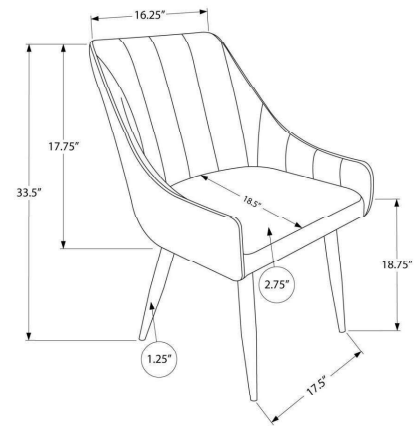

SKU#: I 1188

You'll want to remain seated at the table in these supremely comfortable upholstered dining chairs in a taupe distressed leather-look fabric. With vertical channel tufting for a luxurious feel, the padded back and sides curve around the seat and slope down to form low, integrated armrests. The cushioned seat is deep and generously padded for ultimate support. Angled and tapered black metal legs add a modern look. Sold as a 2-piece set, these stylish chairs are ideal for an eat-in kitchen or formal dining room, or as accent chairs in other rooms.

DINING