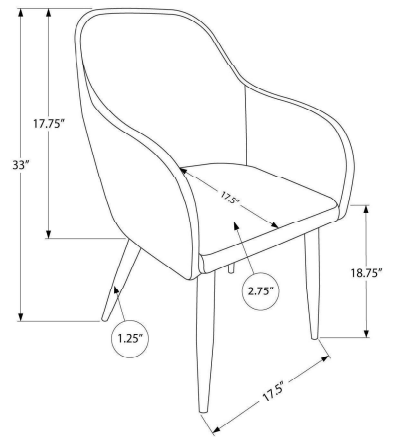

I 1216 - DINING CHAIR - 2PCS / 36"H / TAUPE FABRIC / BLACK METAL

DINING

SKU#: I 1193

No need to rest your elbows on the table as these dining chairs with armrests provide a convenient place to put them while seated. Designed so that the chairs can be pushed in when not in use, the integrated armrests are set to the perfect height while sleek and comfortable. Upholstered in a black leather-look fabric with minimal stitching for a clean look, the padded back and sides curve around the cushioned seat for a soft feel. Angled and tapered black metal legs add a stylish appeal. Sold as a 2-piece set, these chairs have a modern-meets-retro style ideal for an eat-in kitchen or formal dining room, or as accent chairs in other rooms.