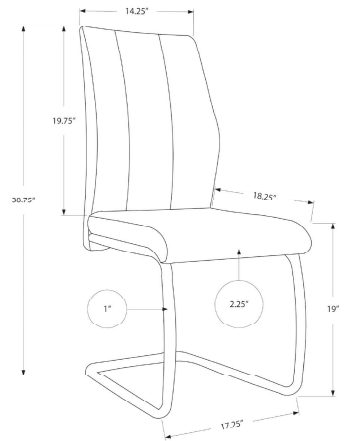

SKU#: I 1113

Show off these two up-to-the-minute kitchen chairs with confidence. They are made of a smooth faux-suede grey fabric with sturdy luxurious black metal bases in a U shape. Enjoy the enhanced comfy seat that will make a statement in your small home, apartment or condo. These armless dining room chairs will slide perfectly under the table to save space when not in use. Don't forget to match with an identical kitchen table to complete your stylish kitchen or dining room collection.

DINING