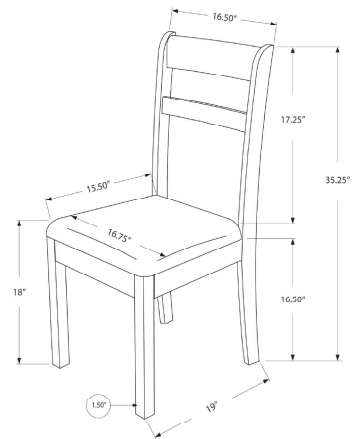

SKU#: I 1176

Find yourself a set of timeless dining room chairs, like these two that are beautifully finished in a stylish solid wood espresso color. With comfortably padded leather look seats and horizontal slat style seat backs, it's time to mix a contemporary style with versatility. These two kitchen chairs can match any dining décor you desire and they will offer a long-lasting construction.

DINING