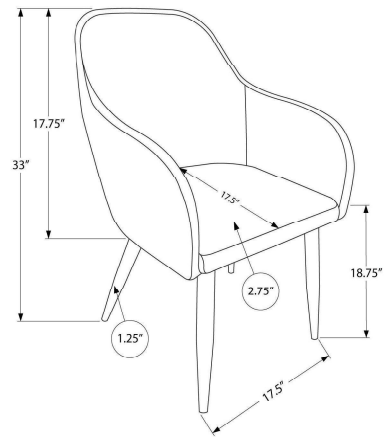

SKU#: I 1190

No need to rest your elbows on the table as these dining chairs with armrests provide a convenient place to put them while seated. Designed so that the chairs can be pushed in when not in use, the integrated armrests are set to the perfect height while sleek and comfortable. Upholstered in a white leather-look fabric with minimal stitching for a clean look, the padded back and sides curve around the cushioned seat for a soft feel. Angled and tapered chrome metal legs add a stylish appeal. Sold as a 2-piece set, these chairs have a modern-meets-retro style ideal for an eat-in kitchen or formal dining room, or as accent chairs in other rooms.

DINING