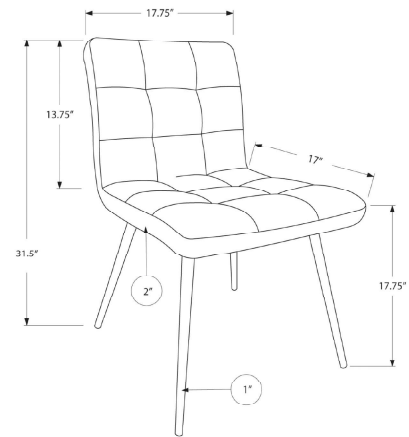

I 1073 - DINING CHAIR - 2PCS / 32"H / BLACK LEATHER-LOOK / CHROME

DINING