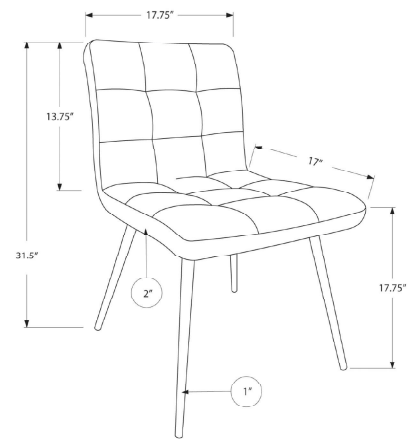

SKU#: I 1071

This chic and modern set of 2 dining room chairs will add style to your dining area. For a stunning alternative to traditional chairs, these 2 dining room chairs are delicately upholstered in smooth white faux leather material with a trendy quilted pattern. Supported by sleek and sturdy chrome metal legs, a comfortable seating experience is assured with soft cushion padding on the seat and back. Don't hesitate to match these beautiful chairs with a matching table or decor items! Assembly is required.

DINING