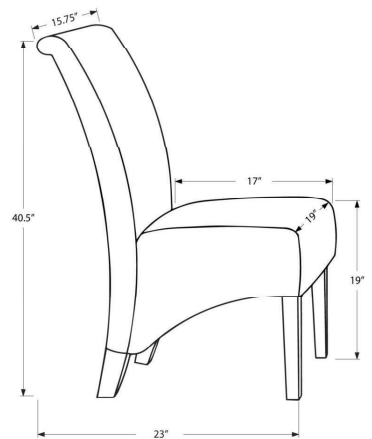

I 1790FR - DINING CHAIR - 2PCS / 40"H / VINTAGE FRENCH FABRIC

DINING