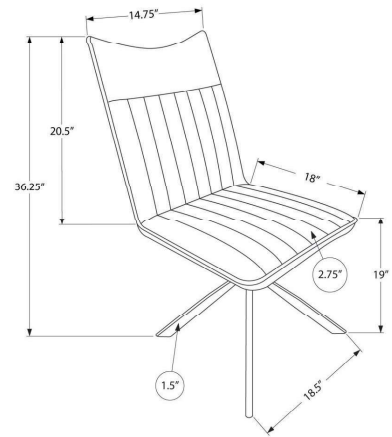

I 1216 - DINING CHAIR - 2PCS / 36"H / TAUPE FABRIC / BLACK METAL

DINING

SKU#: I 1193

No need to rest your elbows on the table as these dining chairs with armrests provide a convenient place to put them while seated. Designed so that the chairs can be pushed in when not in use, the integrated armrests are set to the perfect height while sleek and comfortable. Upholstered in a black leather-look fabric with minimal stitching for a clean look, the padded back and sides curve around the cushioned seat for a soft feel. Angled and tapered black metal legs add a stylish appeal. Sold as a 2-piece set, these chairs have a modern-meets-retro style ideal for an eat-in kitchen or formal dining room, or as accent chairs in other rooms.