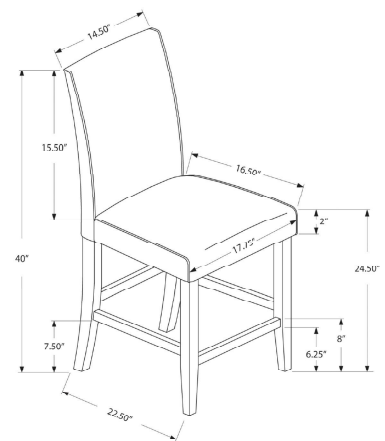

I 1176 - DINING CHAIR - 2PCS / 35"H ESPRESSO / DARK BROWN SEAT

DINING

SKU#: I 1901

Take casual dining to a whole new level with this set of 2 counter height leather-look chairs. Built for comfort with a padded seat and back and a well positioned footrest for stability, these chairs offer contemporary appeal that will provide years of lasting enjoyment. Upholstered in a rich brown easy care material, these counter height chairs are ideal for your kitchen, dining room, breakfast bar, or loft.