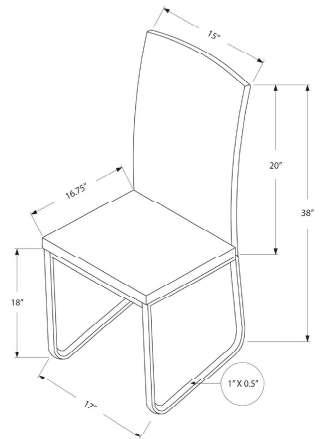

SKU#: I 1094

Show off these two up-to-the-minute kitchen chairs with confidence. They are made of a smooth upholstered grey leather look material with sturdy contemporary chrome metal bases. Enjoy the enhanced comfy seat that will make a statement in your small home, apartment or condo. These armless dining room chairs will slide perfectly under the table to save space when not in use. Don't forget to match with an identical kitchen table to complete your stylish kitchen or dining room collection.

DINING