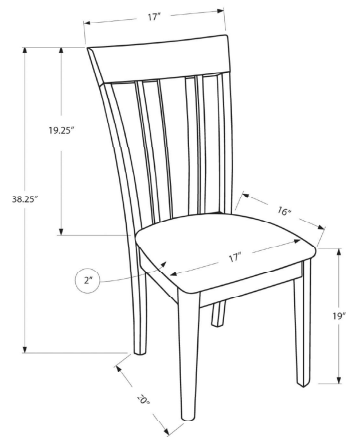

SKU#: I 1898

This set of two transitional style wood dining chairs in an espresso finish will look wonderful in any casual or formal dining space. With a vertical slat back, sleek slightly curved solid wood legs, and comfortable beige covered seats upholstered in durable olefin and polyester blend fabric, these armless chairs create a warm and inviting ambiance in your kitchen or dining area. They are also versatile enough to be used as accent chairs for other rooms in your home. Pair it with the dining table (sold separately) for a complete dining set. Assembly is required.

DINING