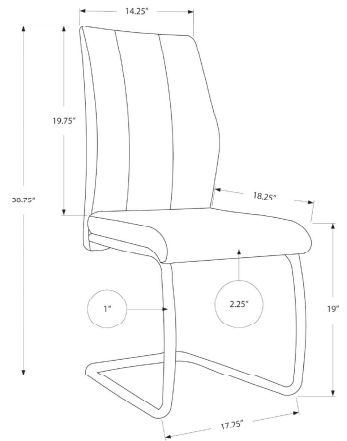

SKU#: I 1067

Show off these two up-to-the-minute kitchen chairs with confidence. They are made of a smooth black velvet look fabric with sturdy luxurious chrome metal bases in a U shape. Enjoy the enhanced comfy seat that will make a statement in your small home, apartment or condo. These armless dining room chairs will slide perfectly under the table to save space when not in use. Don't forget to match with an identical kitchen table to complete your stylish kitchen or dining room collection.

DINING