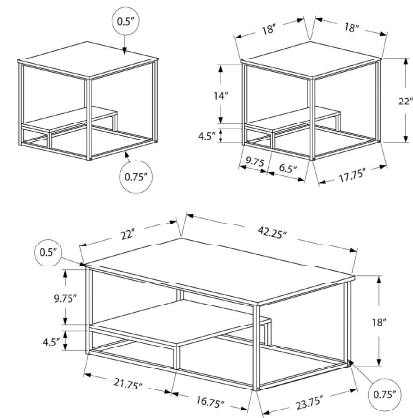

SKU#: I 7961P

Bring a fresh modern update to your living space with this unique 3 piece coffee table set. The simple contemporary design in a chic white finish and accented with a silver metal trim, provides a spacious table top with a raised bottom half shelf for additional storage and display. The matching end tables are perfect to place a lamp, pictures, or other decorative objects while the coffee table will be an attractive focal point in your living room, den, or family room.

TABLES