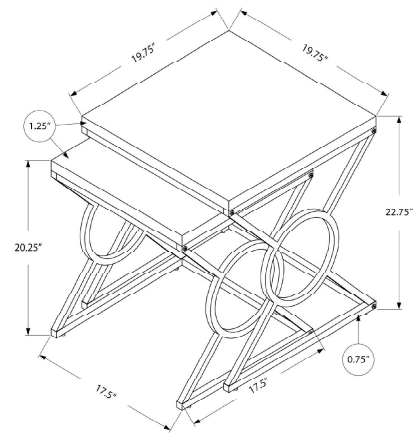

SKU#: I 3401

This set of 2 contemporary style nesting tables bring fashion and function to your living space. The thick glossy white square tabletop is spacious enough to hold a lamp, pictures, drinks or snacks. The chrome metal base with a unique circle intersected by an X leg design gives a statement appeal while providing solid support. This multi-functional table set is neatly stored one under the other for a space saving solution, and can be used as end tables or simply pulled out as snack tables when entertaining. The classic lines of these nesting tables will suit most decors. Assembly is required.

TABLES