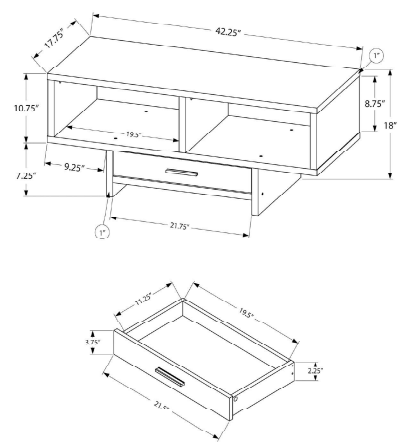

SKU#: I 2810

This unique, thick paneled modern style rectangular coffee table with abundant storage options, will give your living or office space that extra presence. Finished on all sides in a sleek black, it includes a warm rustic grey reclaimed wood-look contrasting drawer on smooth metal glides and accented with a black handle, keeping the clutter out of sight. The two spacious open cubbies can be used for creative display or to store books and magazines within easy reach. The spacious and smooth table-top has ample place to set down food and drinks whether working or entertaining. Assembly is required.