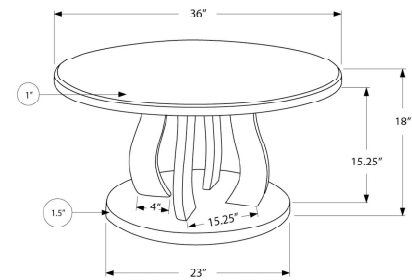

I 3725 - COFFEE TABLE - 36" DIA / BRUSHED SILVER / MIRROR

TABLES