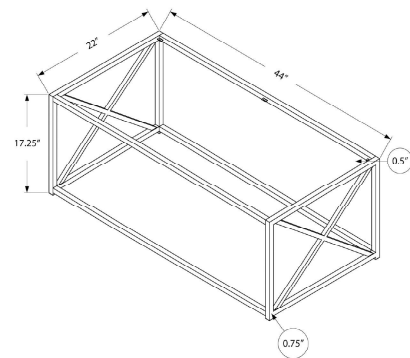

I 3447 - COFFEE TABLE - 44"L / BLACK NICKEL METAL / TEMPERED GLASS

TABLES