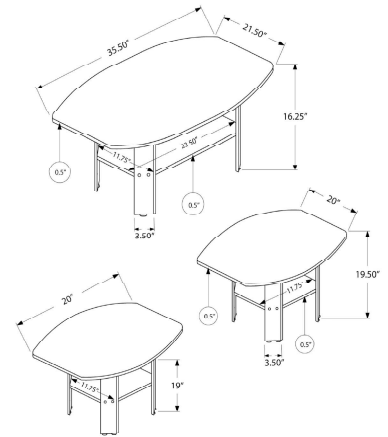

I 7925P - TABLE SET - 3PCS SET / GREY

TABLES

I 2806 - COFFEE TABLE - WHITE WITH STORAGE

SKU#: I 2806

This unique, thick paneled modern style rectangular coffee table with abundant storage options, will give your living or office space that extra presence. Finished on all sides in a chic white, it includes one drawer on smooth metal glides and accented with a silver handle, keeping the clutter out of sight. The two open cubbies can be used for creative display or to store books and magazines within easy reach. The spacious and smooth table-top has ample place to set down food and drinks whether working or entertaining. Assembly is required.