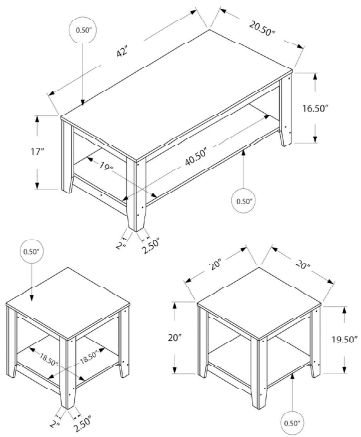

SKU#: I 7992P

Whether you need the perfect living room table set to match your current decor style or if you're starting fresh, this is the perfect coffee table and end table trio for you. In a beautiful trendy wood look finish, these living room tables offer top and bottom shelves for ample storage space so that you can sport any decorations or electronics. Made of a sturdy, thick panel construction in grey and black, these tables can be placed just about anywhere in your living room, family room or basement. They are also perfect for small homes, condos or apartments.