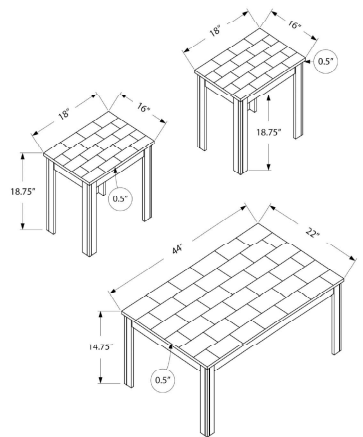

SKU#: I 7843P

Simple, straight and sturdy legs, contemporary style marble look top in grey, this living room table set features a rectangular coffee table and two end tables to complete the collection. A smooth marble-look style fills your living room with a cool, modern look. The square and rectangular shapes will be easy to place anywhere in your small home, condo or apartment.

TABLES