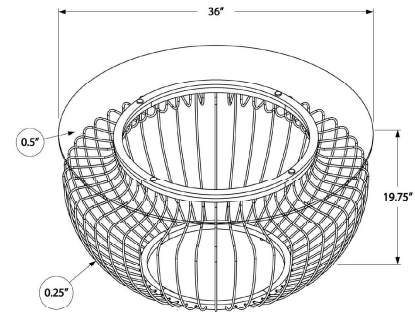

I 7820 - COFFEE TABLE - 36" DIA / STAINLESS STEEL / TEMPERED GLASS

TABLES

SKU#: I 7825

If you want a unique accent piece to anchor your living room, then look no further than this elegant round coffee table with a gorgeous open wire, metal drum shaped base. The spacious tempered glass top is large enough to place a decorative display or some coffee table books, while the gold metal finish on the sturdy wired frame will bring that wow factor to your decor. The size is perfect even for small spaces, with its contemporary glam boho appeal. Assembly is required.