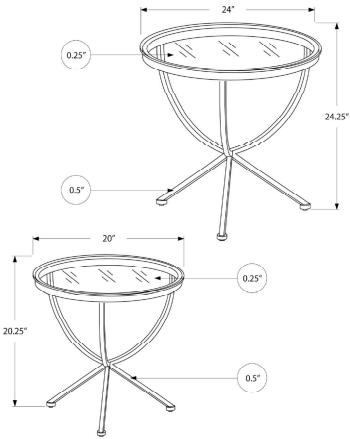

SKU#: I 3322

This set of 2 chic round nesting tables with 5mm thick glass tops, will add contemporary sophistication to any room in your home. The satin silver metal base with curved legs offer a unique design that not only is eye catching but provides stability. Use this multi-functional set as end tables, lamp tables, decorative display tables or separately for added surface space when company arrives.

TABLES