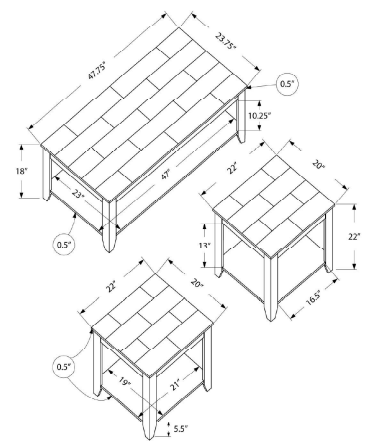

SKU#: I 7984P

Make a statement in your living room with a three piece occasional table set that's sure to take center stage. This versatile accent table set includes a rectangular coffee table and two matching square end tables that make a stylish addition to a casual or contemporary decor. The marble-look table tops draw the eye with their muted shades of cream, onyx and grey and provide a durable yet beautiful surface for placing drinks and decorative accents. A sophisticated espresso finish wraps the base of the coffee and end tables, which feature lower shelves that offer additional space for storage or display. Tapered feet finish each table providing a sturdy foundation for lamps, potted plants and decor.

TABLES