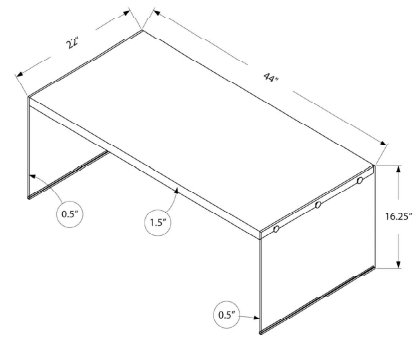

SKU#: I 3054

With a sophisticated dark taupe table top and thick tempered glass sides, this rectangular cocktail table gives an exceptional look to any room. The unique tempered glass base provides sturdy support along with a contemporary styling. This multi-functional coffee table will easily compliment a modern space in a living room, office, den, or family room.

TABLES