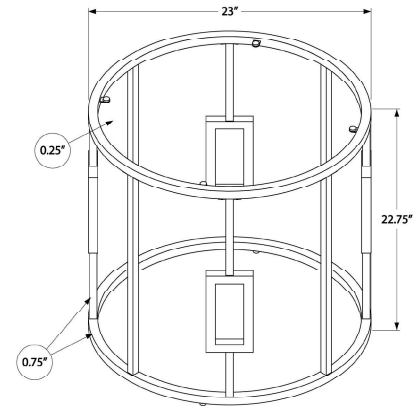

I 7817 - COFFEE TABLE - 36" DIA/ BLACK RECLAIMED WOOD / BLACK METAL

TABLES

SKU#: I 7831

If you want a unique accent piece to complement your living room or bedroom, then look no further than this elegant round side table with a stunning drum shaped base in an open Greek key design. The spacious tempered glass top is large enough to place a lamp, decorative item, or a drink, while the chrome finish on the sturdy metal base will bring that wow factor to your decor. The size of this end table is perfect even for small spaces, with its modern glam appeal, and it is versatile enough to bring it into the bedroom as a chic nightstand. Assembly is required.