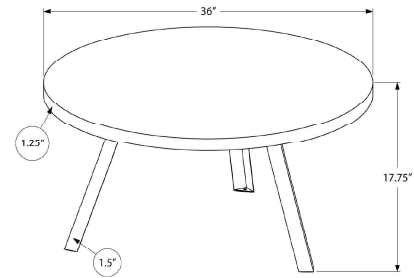

SKU#: I 7817

When you combine mid-century modern with industrial style, you get this upgraded simple, round coffee table for today's home! The warm black, reclaimed wood look laminate top adds texture to a room, supported by angled black metal legs for stability and structure. Spacious enough to place a decorative item, some magazines or books, or a tray of appetizers when entertaining. Whether you place this cocktail table in your living room, office, or basement, it will anchor your space with confidence. Assembly is required.

TABLES