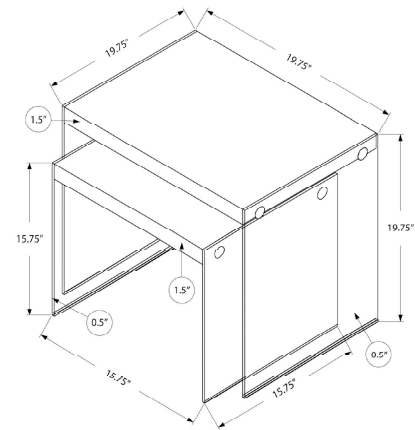

SKU#: I 3053

Featuring a chic dark taupe wood-look square surface, this set of 2 square nesting tables adds exceptional style to any room. The unique tempered glass base provides sturdy support as well as a contemporary look. Use this multi-functional set as end tables, lamp stands, decorative display units, or simply as accent pieces in your living room, family room, den, or office space.

TABLES