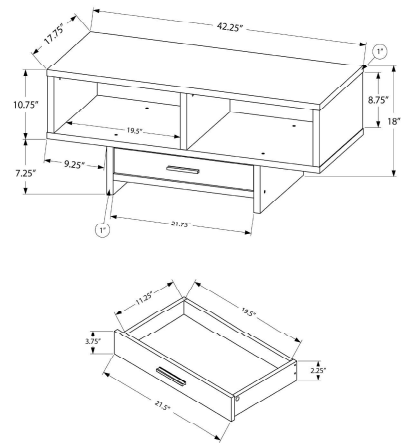

I 7925P - TABLE SET - 3PCS SET / GREY

TABLES

I 2806 - COFFEE TABLE - WHITE WITH STORAGE

SKU#: I 2806

This unique, thick paneled modern style rectangular coffee table with abundant storage options, will give your living or office space that extra presence. Finished on all sides in a chic white, it includes one drawer on smooth metal glides and accented with a silver handle, keeping the clutter out of sight. The two open cubbies can be used for creative display or to store books and magazines within easy reach. The spacious and smooth table-top has ample place to set down food and drinks whether working or entertaining. Assembly is required.