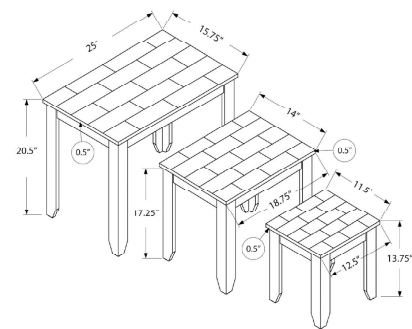

I 7982N - NESTING TABLE - 3PCS SET / ESPRESSO MARBLE TOP

TABLES