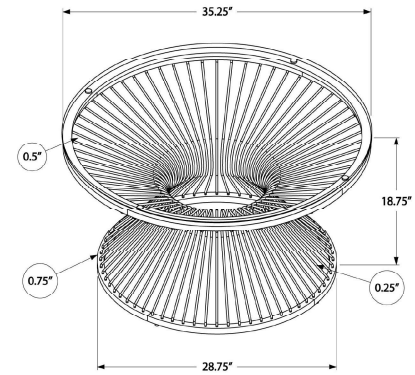

I 7817 - COFFEE TABLE - 36" DIA/ BLACK RECLAIMED WOOD / BLACK METAL

TABLES

SKU#: I 7831

If you want a unique accent piece to complement your living room or bedroom, then look no further than this elegant round side table with a stunning drum shaped base in an open Greek key design. The spacious tempered glass top is large enough to place a lamp, decorative item, or a drink, while the chrome finish on the sturdy metal base will bring that wow factor to your decor. The size of this end table is perfect even for small spaces, with its modern glam appeal, and it is versatile enough to bring it into the bedroom as a chic nightstand. Assembly is required.

I 7820 - COFFEE TABLE - 36" DIA / STAINLESS STEEL / TEMPERED GLASS

TABLES

SKU#: I 7825

If you want a unique accent piece to anchor your living room, then look no further than this elegant round coffee table with a gorgeous open wire, metal drum shaped base. The spacious tempered glass top is large enough to place a decorative display or some coffee table books, while the gold metal finish on the sturdy wired frame will bring that wow factor to your decor. The size is perfect even for small spaces, with its contemporary glam boho appeal. Assembly is required.