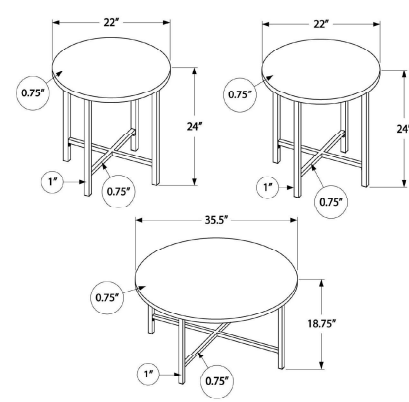

I 7937P - TABLE SET - 2PCS SET / BROWN RECLAIMED WOOD / BLACK METAL

TABLES

SKU#: I 7970P

Refresh your living room with this stylish and contemporary 3 piece round table set that will add polish to your space. The clean lines of this set include a coffee table with a spacious black reclaimed wood look surface to showcase an artful arrangement, place some books or magazines, or to set down a tray of snacks when entertaining. The matching end tables can hold a lamp with space to put down your drink. The tables are supported with a sturdy cross metal base in a solid black finish for a nice, simple overall design. This table set fits perfectly in a small living room, family room, or office area without crowding a space or sacrificing style. Assembly is required.