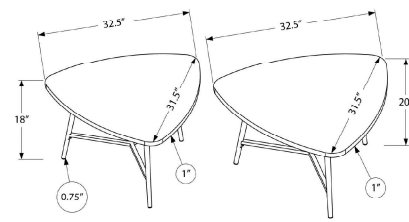

SKU#: I 7937P

Give an easy upgrade to a room with this set of 2 chic nesting coffee tables in a mid-century inspired design. The triangle shaped tops have a smooth brown reclaimed wood look laminate finish, contrasting with tapered, black metal tripod shaped legs for a contemporary industrial style. Both tables have the same surface size at different heights, designed to neatly stack one under the other as a practical space saving solution or for a creative effect. Move them around when you need extra space for entertaining or keep them nested neatly in place. This table set adds style whether it is placed in a formal living room, family room, or office space. Assembly is required.

TABLES