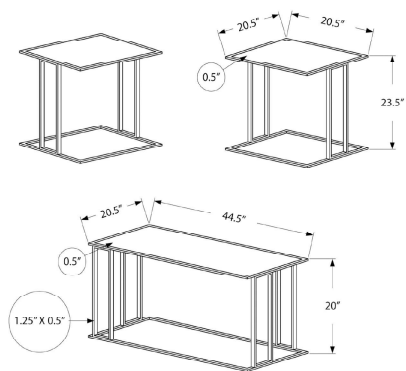

SKU#: I 7957P

Bring a fresh urban style to your living space with this unique, modern 3 piece coffee table set. The table tops are finished in a warm espresso laminate and framed in a solid silver metal base with a contemporary design. The rectangular coffee table with a spacious surface is just the right size for compact spaces and the matching square topped side tables can easily hold a pair of lamps or decorative objects. The simple minimalist style of this table set will anchor your living room or family room to perfection!

TABLES