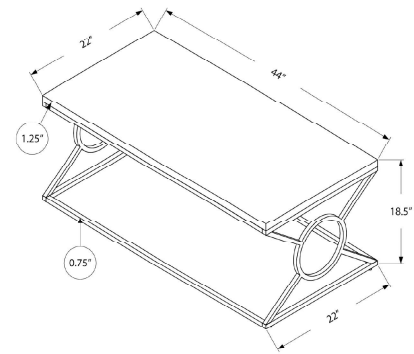

SKU#: I 3400

If you need a statement piece to anchor but not overwhelm your living room, then this coffee table with a contemporary twist will fit in nicely. The thick glossy white rectangular tabletop is spacious enough to rest a tray, hold some magazines or a decorative object. The chrome metal base with a unique circle intersected by an X leg design and solid base gives it a fashionable appeal. The classic lines of this coffee table will suit most decor styles. Assembly is required.

TABLES