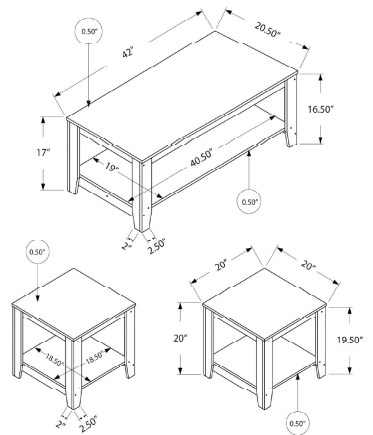

SKU#: I 7990P

Whether you need the perfect living room table set to match your current decor style or if you're starting fresh, this is the perfect coffee table and end table trio for you. In a beautiful trendy espresso finish, these living room tables offer top and bottom shelves for ample storage space so that you can sport any decorations or electronics. Made of a sturdy, thick panel construction in dark brown, these tables can be placed just about anywhere in your living room, family room or basement. They are also perfect for small homes, condos or apartments.

TABLES