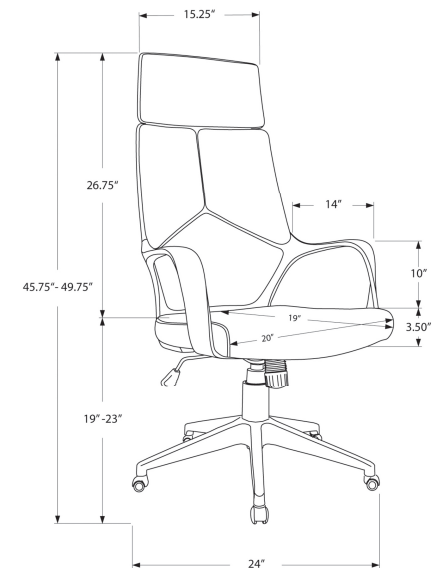

## SKU#: I 7290

Comfy and curvy, this executive office chair upholstered in black leather-look fabric will get you through the workday in softness and style. The extra-wide and tall backrest has a curved, ergonomic shape that promotes good posture and a wide, integrated headrest that contours to support your head. The high back and headrest are padded like the swivel seat, which is thick, deep, and extra wide to offer a roomy feel. Upholstered insets on the rounded, fixed armrests and black accents on the armrests and 5-star base in a silver finish add a decorative touch. An adjustable height mechanism with tilt control lets you customize the chair to the ideal position so you can work in maximum comfort.

**I 7290 - OFFICE CHAIR - BLACK LEATHER-LOOK / HIGH BACK EXECUTIVE**

# OFFICE

**SKU#: I 7271**

Whether you are at work or at play, it is easy to get your game on when you are sitting in this executive office chair with fixed armrests in black. You are in control of the position and movement of this adjustable height, swivel desk chair that features a tilt function and a black 5-star base with casters that turn in all directions. The tall backrest with an integrated headrest is divided into 4 padded segments that provide targeted support, while the comfortable padded seat is thick, deep, and extra wide. This high-back task chair with black leather-look fabric and brown accents conforms to BIFMA standards for office furniture and delivers a winning combination of support and comfort.