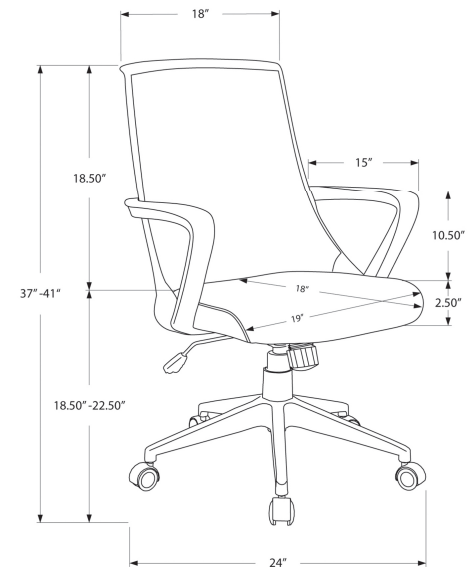

SKU#: I 7267

When you work from home, this mid-back desk chair with fixed armrests in black will be the best seat in the house. It is upholstered in a black mesh fabric with minimal stitching and has a clean, contemporary look. The backrest is wide and curves for support, while the padded seat is wide to offer a comfortable feel. Thanks to an adjustable height mechanism with tilt control, the chair can be adjusted to the best position for your comfort. The black 5-star base includes casters and the seat swivels so you can easily move around without standing up. With its streamlined style, this desk chair is ideal if you have a smaller home office.

OFFICE