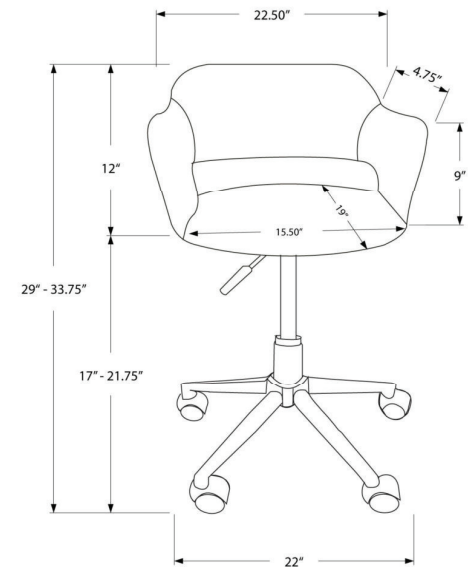

# OFFICE

**SKU#: I 7298**

Work in style and comfort with this desk chair that has an elegant, modern design. The extra-wide, low backrest curves forward and downward to form integrated armrests that connect to the deep seat. For a comfortable feel, this task chair is padded and fully upholstered in a soft, black leather-look fabric. A hydraulic lift mechanism and lever underneath the seat make adjusting the height of the chair smooth and easy. Moving around your workspace is a breeze thanks to the swivel seat and 5-star chrome metal base with casters. Lightweight and portable, this home office chair is so stylish and versatile you will want to use it in other rooms.