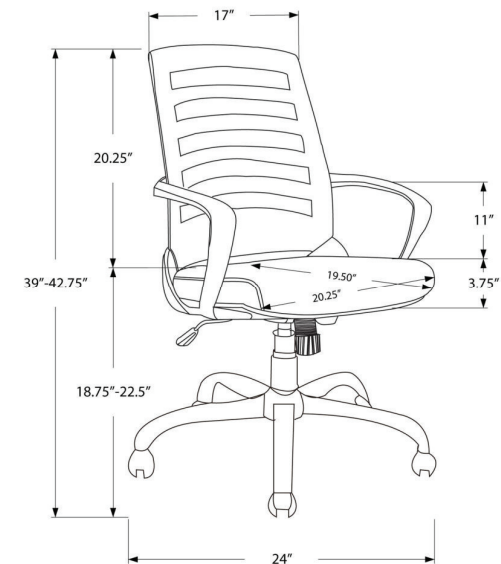

I 7225 - OFFICE CHAIR - WHITE / GREY MESH / MULTI POSITION

OFFICE