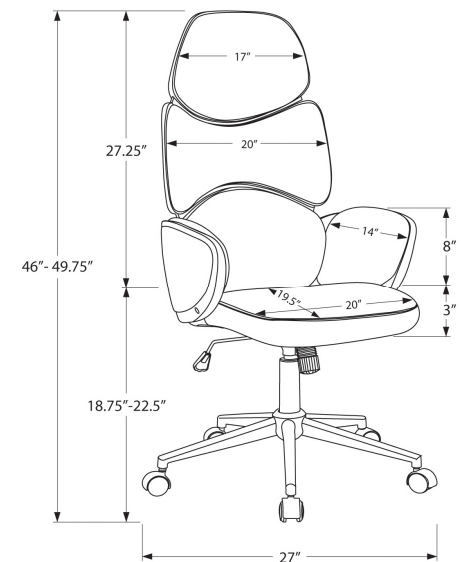

**SKU#: I 7322**

Bold style and outstanding comfort unite in this gaming-style office chair. A glossy white finish and black accents on the exterior of the chair makes a strong impression. Smooth, grey leather-look fabric covers the high backrest with integrated headrest, the tall sides that form fixed armrests, and the deep seat, all of which are padded to offer softness that surrounds you when you sit. The backrest and seat are also extra wide for a roomy feel. An adjustable height lever with tilt function, swivel seat, and 5-star chrome metal base with casters give you the power to control the comfort and movement. With its slick, modern look, this executive chair is ideal for a home office or game room.

**I 7322 - OFFICE CHAIR - GREY LEATHER-LOOK / HIGH BACK EXECUTIVE**

**OFFICE**

## SKU#: I 7290

Comfy and curvy, this executive office chair upholstered in black leather-look fabric will get you through the workday in softness and style. The extra-wide and tall backrest has a curved, ergonomic shape that promotes good posture and a wide, integrated headrest that contours to support your head. The high back and headrest are padded like the swivel seat, which is thick, deep, and extra wide to offer a roomy feel. Upholstered insets on the rounded, fixed armrests and black accents on the armrests and 5-star base in a silver finish add a decorative touch. An adjustable height mechanism with tilt control lets you customize the chair to the ideal position so you can work in maximum comfort.