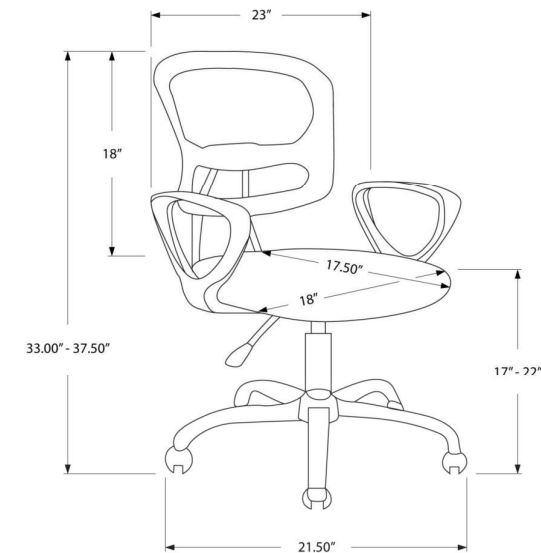

# OFFICE

**SKU#: I 7259**

This racing-style office chair puts you in the driver's seat as you navigate between work and play. Generous padding on both the wide, extra-tall backrest with an integrated headrest and the thick, wide, extra-deep seat give this adjustable-height gaming chair a soft feel so you can sit comfortably for long periods. The black 5-star base with casters, swivel seat, and tilt function let you control the movement of the chair while you remain seated. With rounded, fixed armrests and bright red accents on the backrest, seat, and wheels, this high-back desk chair with black fabric has a slick look that is ideal for a game room, man cave, or home office.

**I 7259 - OFFICE CHAIR - BLACK / RED FABRIC / MULTI POSITION**

**OFFICE**

**SKU#: I 7262**

Sized especially for kids, this small desk chair will provide your child with a supportive, comfortable place to sit when they work and play. It features an ergonomically designed, extra-wide backrest that curves to promote good posture and a padded seat with a soft feel. A convenient lever underneath the seat allows the chair to be adjusted to the best height for your child's size. A swivel seat and a stable, 5-star base with casters that roll smoothly in all directions make moving the chair easy—and fun! You and your child will give this juvenile, mid-back office chair with fixed armrests in black and grey mesh fabric good grades for its support, comfort, and functionality.