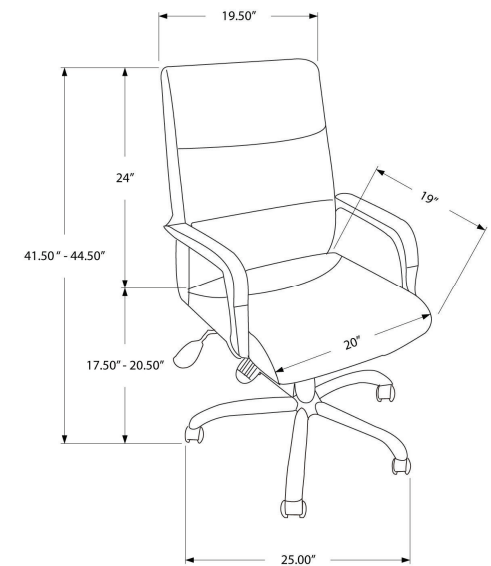

SKU#: I 4290

If a comfy chair is great for reading, this supremely comfortable office chair is outstanding for working. It is upholstered in a black leather-look fabric with channel tufting to enhance the softness. The backrest is tall and wide, and the seat is deep and extra wide to offer a spacious feel. The seat, high back, and fixed armrests are all padded so you can sit back and work in comfort. Raise or lower the chair to your preference and control the tilt function with the lever underneath the seat. The swivel seat and 5-star chrome metal base with casters allow you to stay seated as you move around your workspace. With this executive chair, your workday will be more comfortable.