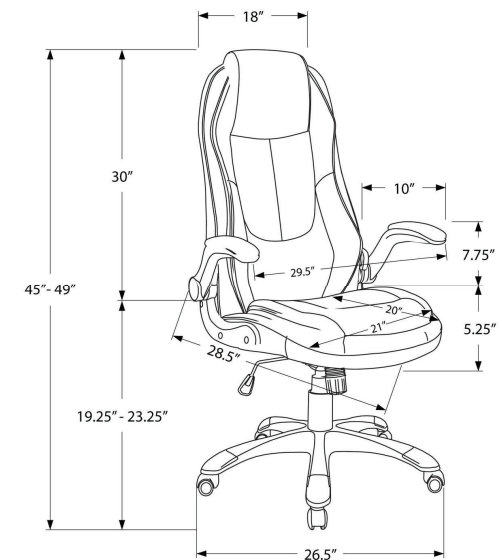

**I 7276 - OFFICE CHAIR - BLACK LEATHER-LOOK / MULTI POSITION**

# OFFICE

**SKU#: I 7277**

Generously padded and fully upholstered in black leather-look fabric, this gaming-style high-back office chair is filled with features that make sitting at your desk a pleasant experience. The extra-tall backrest includes a pillow-like, integrated headrest, while the armrests flip up for convenience. The seat is extra thick, deep, and wide for a roomy feel. Perforations on the seat and backrest for ventilation help keep you cool. A lever underneath the swivel seat allows you to control the chair height and tilt function. A black 5-star base with casters lets you move around your workspace. With this incredibly soft executive chair, you'll be spending workdays and game nights in comfort.