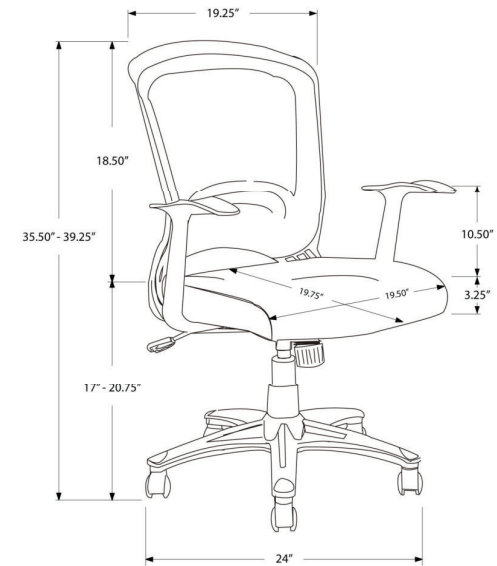

# OFFICE

**SKU#: I 7298**

Work in style and comfort with this desk chair that has an elegant, modern design. The extra-wide, low backrest curves forward and downward to form integrated armrests that connect to the deep seat. For a comfortable feel, this task chair is padded and fully upholstered in a soft, black leather-look fabric. A hydraulic lift mechanism and lever underneath the seat make adjusting the height of the chair smooth and easy. Moving around your workspace is a breeze thanks to the swivel seat and 5-star chrome metal base with casters. Lightweight and portable, this home office chair is so stylish and versatile you will want to use it in other rooms.

## SKU#: I 7244

This mid-back office chair has curves in all the right places to provide comfortable support. The wide backrest has an ergonomic shape that follows the contour of the spine to promote good posture. The fixed armrests in black are grooved with a concave shape to better support the lower arms. Black leather-look fabric covers the backrest and padded seat, which is wide and extra deep to offer a roomy feel. A lever underneath the seat allows you to adjust the chair height and tilt function to your preference. The seat swivels 360 degrees and the 5-star base with casters lets you easily move around your workspace. With its streamlined style, this desk chair is ideal for a smaller home office.