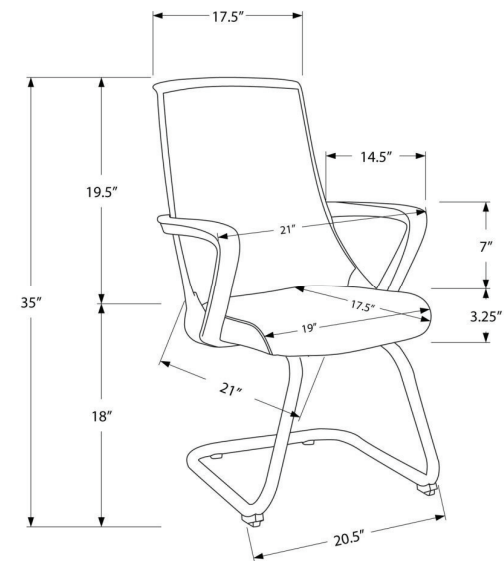

I 7264 - OFFICE CHAIR - 2PCS / GUEST BLACK MESH MID-BACK

OFFICE