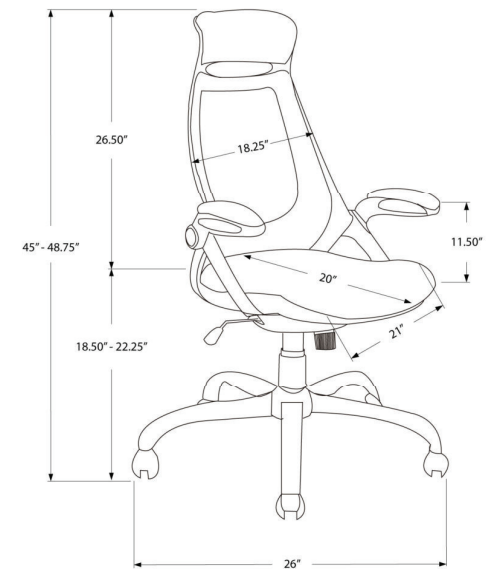

SKU#: I 7276

If a good office chair is a necessity, this supremely comfortable executive desk chair feels like a luxury. Generous padding gives the headrest, flip-up armrests, and seat outstanding softness. The padded seat is also extra thick, wide, and deep to provide a satisfyingly roomy feel. The supportive, high backrest is wide and has a curved, ergonomic design that promotes good posture. Sitting still isn't necessary thanks to the swivel seat and 5-star base with casters that make moving around your workspace easy. This adjustable-height chair with tilt control is upholstered in a black leather-look fabric with perforations on the backrest and seat to help keep you cool as you work hard.

OFFICE