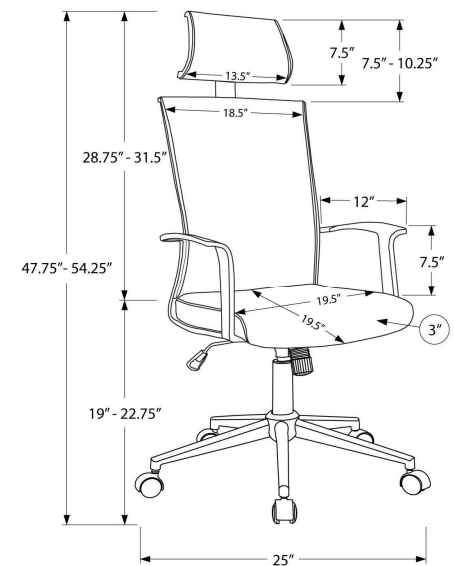

SKU#: I 7301

This executive office chair takes comfortable support to new heights. To deliver the best possible fit for the sitter, it features an adjustable headrest that is lightly padded and an adjustable height mechanism with tilt control. The ergonomically designed backrest is wide and extra tall with light padding for a supportive feel, while the seat is wide and deep with additional padding to offer outstanding comfort. For mobility, the 5-star chrome metal base includes casters that glide smoothly in all directions and the seat swivels 360 degrees. With its sleek look, this contemporary high-back chair with fixed armrests in white and grey fabric will bring streamlined style to your home office.

OFFICE