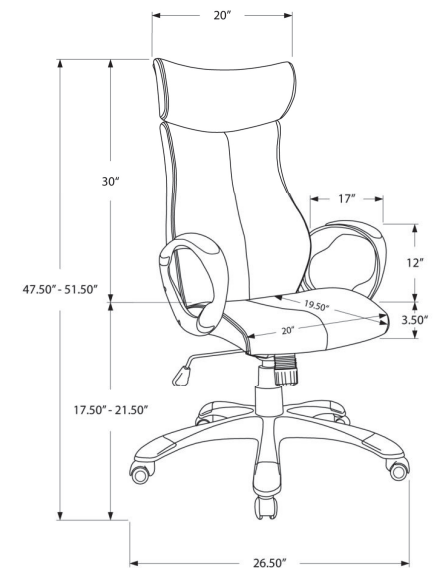

SKU#: I 7290

Comfy and curvy, this executive office chair upholstered in black leather-look fabric will get you through the workday in softness and style. The extra-wide and tall backrest has a curved, ergonomic shape that promotes good posture and a wide, integrated headrest that contours to support your head. The high back and headrest are padded like the swivel seat, which is thick, deep, and extra wide to offer a roomy feel. Upholstered insets on the rounded, fixed armrests and black accents on the armrests and 5-star base in a silver finish add a decorative touch. An adjustable height mechanism with tilt control lets you customize the chair to the ideal position so you can work in maximum comfort.

I 7290 - OFFICE CHAIR - BLACK LEATHER-LOOK / HIGH BACK EXECUTIVE

OFFICE