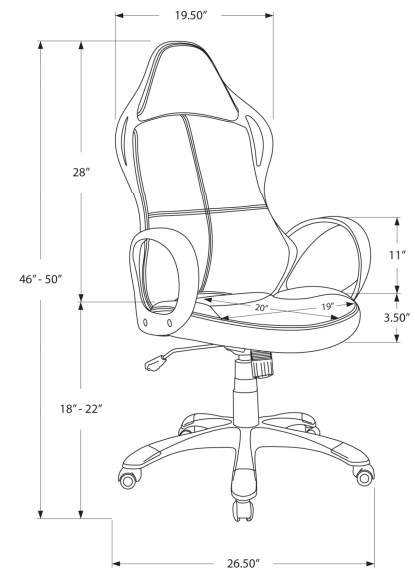

I 7259 - OFFICE CHAIR - BLACK / RED FABRIC / MULTI POSITION

OFFICE