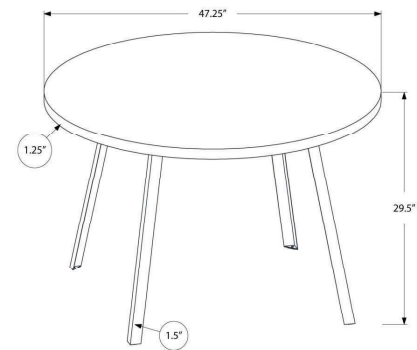

I 1152 - DINING TABLE - 48" DIA/ TAUPE RECLAIMED WOOD / BLACK METAL

I 1114 - DINING CHAIR - 2PCS / 39"H / TAUPE FABRIC / BLACK METAL

DINING

SKU#: I 1152 / I 1194

Whether you are moving into a new condo or renovating your kitchen and dining area, start your re-fresh with this simple and modern, casual round dining table. Comfortably seating up to 4 people, this mid-century inspired table design has a beautiful elegant taupe laminate reclaimed wood look top, contrasting with strong black angled metal legs for stability. The compact size of this dining table is ideal for small kitchens or an open dining space giving it a cozy ambiance when entertaining family or friends. Pair the dining table with some comfy chairs (not included) and your eat-in area is ready to use! Assembly is required.

I 1152 - DINING TABLE - 48" DIA/ TAUPE RECLAIMED WOOD / BLACK METAL

I 1194 - DINING CHAIR - 2PCS / 33"H / TAUPE FABRIC / BLACK METAL

DINING

SKU#: I 1153 / I 1123

Whether you are moving into a new condo or renovating your kitchen and dining area, start your re-fresh with this simple and modern, casual round dining table. Comfortably seating up to 4 people, this mid-century inspired table design has a beautiful rich black, laminate reclaimed wood look top, contrasting with strong black angled metal legs for stability. The compact size of this dining table is ideal for small kitchens or an open dining space giving it a cozy ambiance when entertaining family or friends. Pair the dining table with some comfy chairs (not included) and your eat-in area is ready to use! Assembly is required.