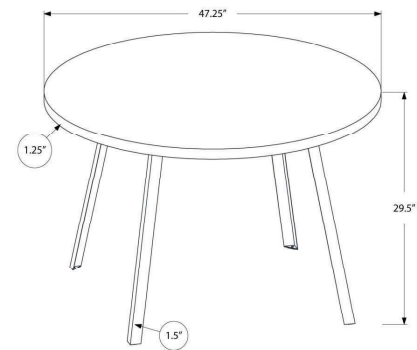

I 1153 - DINING TABLE - 48" DIA/ BLACK RECLAIMED WOOD / BLACK METAL

I 1113 - DINING CHAIR - 2PCS / 39"H / GREY FABRIC / BLACK METAL

DINING

SKU#: I 1154 / I 1123

Whether you are moving into a new condo or renovating your kitchen and dining area, start your re-fresh with this simple and modern, casual round dining table. Comfortably seating up to 4 people, this mid-century inspired table design has a beautiful elegant golden pine, laminate wood look top, contrasting with strong black angled metal legs for stability. The compact size of this dining table is ideal for small kitchens or an open dining space giving it a cozy ambiance when entertaining family or friends. Pair the dining table with some comfy chairs (not included) and your eat-in area is ready to use! Assembly is required.

I 1154 - DINING TABLE - 48\"/>

I 1123 - DINING CHAIR - 2PCS / 39\"/>

DINING

SKU#: I 1154 / I 1215

Whether you are moving into a new condo or renovating your kitchen and dining area, start your re-fresh with this simple and modern, casual round dining table. Comfortably seating up to 4 people, this mid-century inspired table design has a beautiful elegant golden pine, laminate wood look top, contrasting with strong black angled metal legs for stability. The compact size of this dining table is ideal for small kitchens or an open dining space giving it a cozy ambiance when entertaining family or friends. Pair the dining table with some comfy chairs (not included) and your eat-in area is ready to use! Assembly is required.

I 1154 - DINING TABLE - 48\"/>

I 1215 - DINING CHAIR - 2PCS / 36\"/>

DINING