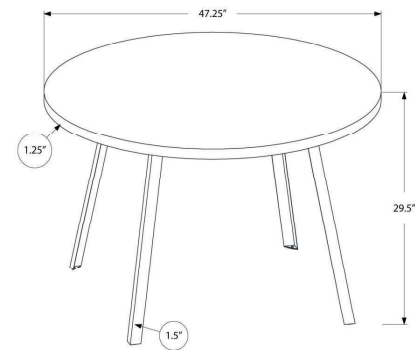

I 1151 - DINING TABLE - 48" DIA/ GREY RECLAIMED WOOD / BLACK METAL

I 1113 - DINING CHAIR - 2PCS / 39"H / GREY FABRIC / BLACK METAL

DINING

SKU#: I 1151 / I 1124

Whether you are moving into a new condo or renovating your kitchen and dining area, start your re-fresh with this simple and modern, casual round dining table. Comfortably seating up to 4 people, this mid-century inspired table design has a beautiful elegant grey laminate reclaimed wood look top, contrasting with strong black angled metal legs for stability. The compact size of this dining table is ideal for small kitchens or an open dining space giving it a cozy ambiance when entertaining family or friends. Pair the dining table with some comfy chairs (not included) and your eat-in area is ready to use! Assembly is required.

I 1151 - DINING TABLE - 48" DIA/ GREY RECLAIMED WOOD / BLACK METAL

I 1124 - DINING CHAIR - 2PCS / 39"H / GREY LEATHER-LOOK / METAL

DINING

SKU#: I 1151 / I 1215

Whether you are moving into a new condo or renovating your kitchen and dining area, start your re-fresh with this simple and modern, casual round dining table. Comfortably seating up to 4 people, this mid-century inspired table design has a beautiful elegant grey laminate reclaimed wood look top, contrasting with strong black angled metal legs for stability. The compact size of this dining table is ideal for small kitchens or an open dining space giving it a cozy ambiance when entertaining family or friends. Pair the dining table with some comfy chairs (not included) and your eat-in area is ready to use! Assembly is required.