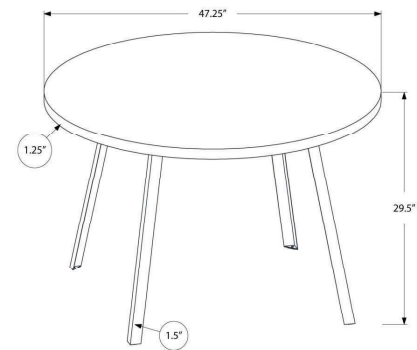

I 1152 - DINING TABLE - 48" DIA/ TAUPE RECLAIMED WOOD / BLACK METAL

I 1194 - DINING CHAIR - 2PCS / 33"H / TAUPE FABRIC / BLACK METAL

DINING

SKU#: I 1153 / I 1123

Whether you are moving into a new condo or renovating your kitchen and dining area, start your re-fresh with this simple and modern, casual round dining table. Comfortably seating up to 4 people, this mid-century inspired table design has a beautiful rich black, laminate reclaimed wood look top, contrasting with strong black angled metal legs for stability. The compact size of this dining table is ideal for small kitchens or an open dining space giving it a cozy ambiance when entertaining family or friends. Pair the dining table with some comfy chairs (not included) and your eat-in area is ready to use! Assembly is required.

I 1153 - DINING TABLE - 48" DIA/ BLACK RECLAIMED WOOD / BLACK METAL

I 1123 - DINING CHAIR - 2PCS / 39"H / BLACK LEATHER-LOOK / METAL

DINING

SKU#: I 1153 / I 1113

Whether you are moving into a new condo or renovating your kitchen and dining area, start your re-fresh with this simple and modern, casual round dining table. Comfortably seating up to 4 people, this mid-century inspired table design has a beautiful rich black, laminate reclaimed wood look top, contrasting with strong black angled metal legs for stability. The compact size of this dining table is ideal for small kitchens or an open dining space giving it a cozy ambiance when entertaining family or friends. Pair the dining table with some comfy chairs (not included) and your eat-in area is ready to use! Assembly is required.