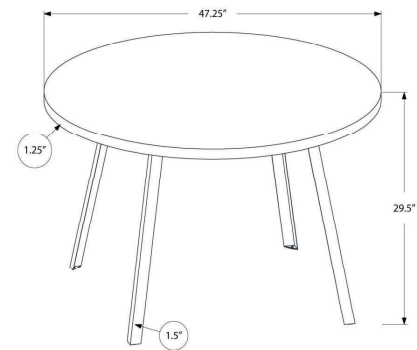

I 1150 - DINING TABLE - 48" DIA/ BROWN RECLAIMED WOOD / BLACK METAL

I 1114 - DINING CHAIR - 2PCS / 39"H / TAUPE FABRIC / BLACK METAL

DINING

SKU#: I 1150 / I 1123

Whether you are moving into a new condo or renovating your kitchen and dining area, start your re-fresh with this simple and modern, casual round dining table. Comfortably seating up to 4 people, this mid-century inspired table design has a beautiful rich brown, laminate reclaimed wood look top, contrasting with strong black angled metal legs for stability. The compact size of this dining table is ideal for small kitchens or an open dining space giving it a cozy ambiance when entertaining family or friends. Pair the dining table with some comfy chairs (not included) and your eat-in area is ready to use! Assembly is required.

I 1150 - DINING TABLE - 48" DIA/ BROWN RECLAIMED WOOD / BLACK METAL

I 1123 - DINING CHAIR - 2PCS / 39"H / BLACK LEATHER-LOOK / METAL

DINING

SKU#: I 1151 / I 1113

Whether you are moving into a new condo or renovating your kitchen and dining area, start your re-fresh with this simple and modern, casual round dining table. Comfortably seating up to 4 people, this mid-century inspired table design has a beautiful elegant grey laminate reclaimed wood look top, contrasting with strong black angled metal legs for stability. The compact size of this dining table is ideal for small kitchens or an open dining space giving it a cozy ambiance when entertaining family or friends. Pair the dining table with some comfy chairs (not included) and your eat-in area is ready to use! Assembly is required.