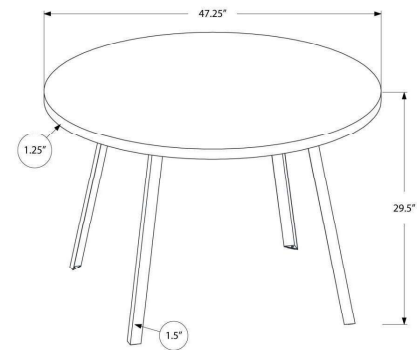

SKU#: I 1150 / I 1114

Whether you are moving into a new condo or renovating your kitchen and dining area, start your re-fresh with this simple and modern, casual round dining table. Comfortably seating up to 4 people, this mid-century inspired table design has a beautiful rich brown, laminate reclaimed wood look top, contrasting with strong black angled metal legs for stability. The compact size of this dining table is ideal for small kitchens or an open dining space giving it a cozy ambiance when entertaining family or friends. Pair the dining table with some comfy chairs (not included) and your eat-in area is ready to use! Assembly is required.

I 1150 - DINING TABLE - 48" DIA/ BROWN RECLAIMED WOOD / BLACK METAL

I 1114 - DINING CHAIR - 2PCS / 39"H / TAUPE FABRIC / BLACK METAL

DINING

SKU#: I 1150 / I 1123

Whether you are moving into a new condo or renovating your kitchen and dining area, start your re-fresh with this simple and modern, casual round dining table. Comfortably seating up to 4 people, this mid-century inspired table design has a beautiful rich brown, laminate reclaimed wood look top, contrasting with strong black angled metal legs for stability. The compact size of this dining table is ideal for small kitchens or an open dining space giving it a cozy ambiance when entertaining family or friends. Pair the dining table with some comfy chairs (not included) and your eat-in area is ready to use! Assembly is required.