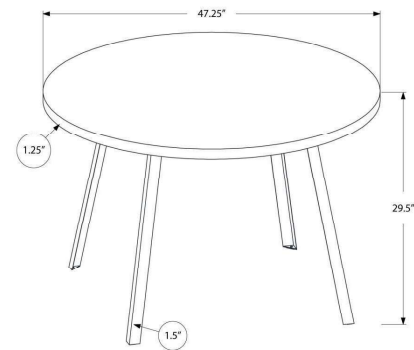

I 1151 - DINING TABLE - 48" DIA/ GREY RECLAIMED WOOD / BLACK METAL

I 1113 - DINING CHAIR - 2PCS / 39"H / GREY FABRIC / BLACK METAL

DINING

SKU#: I 1151 / I 1124

Whether you are moving into a new condo or renovating your kitchen and dining area, start your re-fresh with this simple and modern, casual round dining table. Comfortably seating up to 4 people, this mid-century inspired table design has a beautiful elegant grey laminate reclaimed wood look top, contrasting with strong black angled metal legs for stability. The compact size of this dining table is ideal for small kitchens or an open dining space giving it a cozy ambiance when entertaining family or friends. Pair the dining table with some comfy chairs (not included) and your eat-in area is ready to use! Assembly is required.

I 1151 - DINING TABLE - 48" DIA/ GREY RECLAIMED WOOD / BLACK METAL

I 1124 - DINING CHAIR - 2PCS / 39"H / GREY LEATHER-LOOK / METAL

DINING

SKU#: I 1151 / I 1215

Whether you are moving into a new condo or renovating your kitchen and dining area, start your re-fresh with this simple and modern, casual round dining table. Comfortably seating up to 4 people, this mid-century inspired table design has a beautiful elegant grey laminate reclaimed wood look top, contrasting with strong black angled metal legs for stability. The compact size of this dining table is ideal for small kitchens or an open dining space giving it a cozy ambiance when entertaining family or friends. Pair the dining table with some comfy chairs (not included) and your eat-in area is ready to use! Assembly is required.