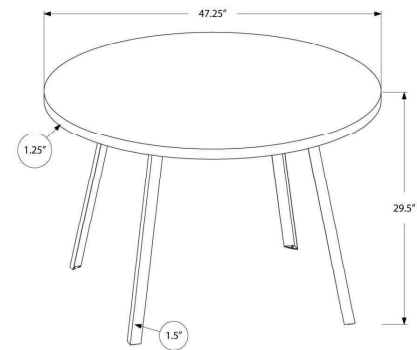

I 1150 - DINING TABLE - 48" DIA/ BROWN RECLAIMED WOOD / BLACK METAL

I 1123 - DINING CHAIR - 2PCS / 39"H / BLACK LEATHER-LOOK / METAL

DINING

SKU#: I 1151 / I 1113

Whether you are moving into a new condo or renovating your kitchen and dining area, start your re-fresh with this simple and modern, casual round dining table. Comfortably seating up to 4 people, this mid-century inspired table design has a beautiful elegant grey laminate reclaimed wood look top, contrasting with strong black angled metal legs for stability. The compact size of this dining table is ideal for small kitchens or an open dining space giving it a cozy ambiance when entertaining family or friends. Pair the dining table with some comfy chairs (not included) and your eat-in area is ready to use! Assembly is required.

I 1151 - DINING TABLE - 48" DIA/ GREY RECLAIMED WOOD / BLACK METAL

I 1113 - DINING CHAIR - 2PCS / 39"H / GREY FABRIC / BLACK METAL

DINING

SKU#: I 1151 / I 1124

Whether you are moving into a new condo or renovating your kitchen and dining area, start your re-fresh with this simple and modern, casual round dining table. Comfortably seating up to 4 people, this mid-century inspired table design has a beautiful elegant grey laminate reclaimed wood look top, contrasting with strong black angled metal legs for stability. The compact size of this dining table is ideal for small kitchens or an open dining space giving it a cozy ambiance when entertaining family or friends. Pair the dining table with some comfy chairs (not included) and your eat-in area is ready to use! Assembly is required.