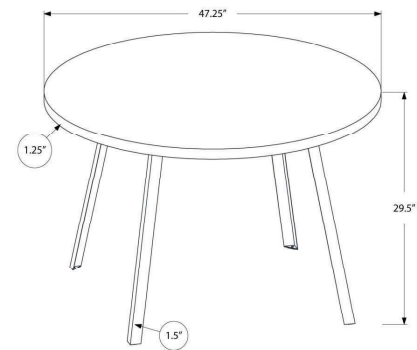

I 1151 - DINING TABLE - 48" DIA/ GREY RECLAIMED WOOD / BLACK METAL

I 1124 - DINING CHAIR - 2PCS / 39"H / GREY LEATHER-LOOK / METAL

DINING

SKU#: I 1151 / I 1215

Whether you are moving into a new condo or renovating your kitchen and dining area, start your re-fresh with this simple and modern, casual round dining table. Comfortably seating up to 4 people, this mid-century inspired table design has a beautiful elegant grey laminate reclaimed wood look top, contrasting with strong black angled metal legs for stability. The compact size of this dining table is ideal for small kitchens or an open dining space giving it a cozy ambiance when entertaining family or friends. Pair the dining table with some comfy chairs (not included) and your eat-in area is ready to use! Assembly is required.

I 1151 - DINING TABLE - 48" DIA/ GREY RECLAIMED WOOD / BLACK METAL

I 1215 - DINING CHAIR - 2PCS / 36" H / BLACK LEATHER-LOOK / BLACK

DINING

SKU#: I 1152 / I 1123

Whether you are moving into a new condo or renovating your kitchen and dining area, start your re-fresh with this simple and modern, casual round dining table. Comfortably seating up to 4 people, this mid-century inspired table design has a beautiful elegant taupe laminate reclaimed wood look top, contrasting with strong black angled metal legs for stability. The compact size of this dining table is ideal for small kitchens or an open dining space giving it a cozy ambiance when entertaining family or friends. Pair the dining table with some comfy chairs (not included) and your eat-in area is ready to use! Assembly is required.