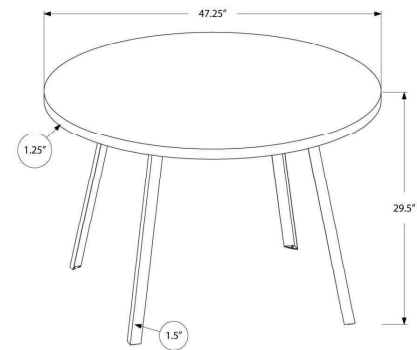

I 1153 - DINING TABLE - 48" DIA/ BLACK RECLAIMED WOOD / BLACK METAL

I 1123 - DINING CHAIR - 2PCS / 39"H / BLACK LEATHER-LOOK / METAL

DINING

SKU#: I 1153 / I 1113

Whether you are moving into a new condo or renovating your kitchen and dining area, start your re-fresh with this simple and modern, casual round dining table. Comfortably seating up to 4 people, this mid-century inspired table design has a beautiful rich black, laminate reclaimed wood look top, contrasting with strong black angled metal legs for stability. The compact size of this dining table is ideal for small kitchens or an open dining space giving it a cozy ambiance when entertaining family or friends. Pair the dining table with some comfy chairs (not included) and your eat-in area is ready to use! Assembly is required.

I 1153 - DINING TABLE - 48" DIA/ BLACK RECLAIMED WOOD / BLACK METAL

I 1113 - DINING CHAIR - 2PCS / 39"H / GREY FABRIC / BLACK METAL

DINING

SKU#: I 1154 / I 1123

Whether you are moving into a new condo or renovating your kitchen and dining area, start your re-fresh with this simple and modern, casual round dining table. Comfortably seating up to 4 people, this mid-century inspired table design has a beautiful elegant golden pine, laminate wood look top, contrasting with strong black angled metal legs for stability. The compact size of this dining table is ideal for small kitchens or an open dining space giving it a cozy ambiance when entertaining family or friends. Pair the dining table with some comfy chairs (not included) and your eat-in area is ready to use! Assembly is required.