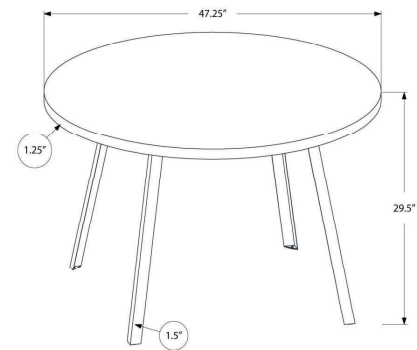

I 1152 - DINING TABLE - 48" DIA/ TAUPE RECLAIMED WOOD / BLACK METAL

I 1123 - DINING CHAIR - 2PCS / 39"H / BLACK LEATHER-LOOK / METAL

DINING

SKU#: I 1152 / I 1114

Whether you are moving into a new condo or renovating your kitchen and dining area, start your re-fresh with this simple and modern, casual round dining table. Comfortably seating up to 4 people, this mid-century inspired table design has a beautiful elegant taupe laminate reclaimed wood look top, contrasting with strong black angled metal legs for stability. The compact size of this dining table is ideal for small kitchens or an open dining space giving it a cozy ambiance when entertaining family or friends. Pair the dining table with some comfy chairs (not included) and your eat-in area is ready to use! Assembly is required.

I 1152 - DINING TABLE - 48" DIA/ TAUPE RECLAIMED WOOD / BLACK METAL

I 1114 - DINING CHAIR - 2PCS / 39"H / TAUPE FABRIC / BLACK METAL

DINING

SKU#: I 1152 / I 1194

Whether you are moving into a new condo or renovating your kitchen and dining area, start your re-fresh with this simple and modern, casual round dining table. Comfortably seating up to 4 people, this mid-century inspired table design has a beautiful elegant taupe laminate reclaimed wood look top, contrasting with strong black angled metal legs for stability. The compact size of this dining table is ideal for small kitchens or an open dining space giving it a cozy ambiance when entertaining family or friends. Pair the dining table with some comfy chairs (not included) and your eat-in area is ready to use! Assembly is required.