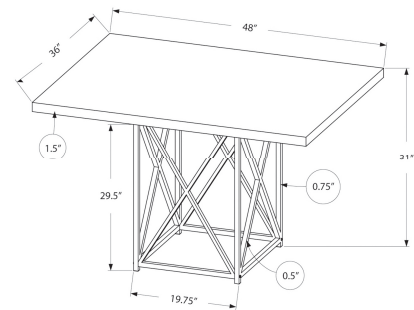

I 1108 - DINING TABLE - 36"X 48" / GREY RECLAIMED WOOD-LOOK/ BLACK

I 1123 - DINING CHAIR - 2PCS / 39"H / BLACK LEATHER-LOOK / METAL

DINING

SKU#: I 1109 / I 1123

This oh-so-trendy wood-finished dining table is on point with today's styles thanks to its perfect mix of contemporary and minimalist looks. To complete your dining collection, easily pair this kitchen table with 4 matching chairs of your choice thanks to its up-to-date wood look finish in taupe. The black metal legs give you that added elegance you need in the dining room or kitchen of your small home, apartment or condo. When in need of a refreshment, here's your solution. Chairs sold separately.