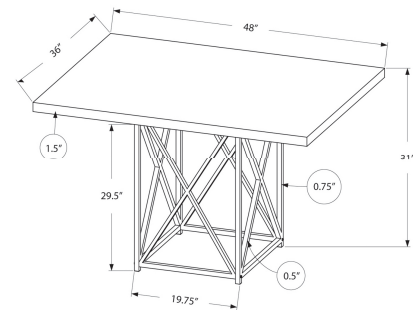

I 1043 - DINING TABLE - 36"X 48" / GREY CEMENT / CHROME METAL

I 1034 - DINING CHAIR - 2PCS / 37"H / BLACK LEATHER-LOOK / CHROME

DINING