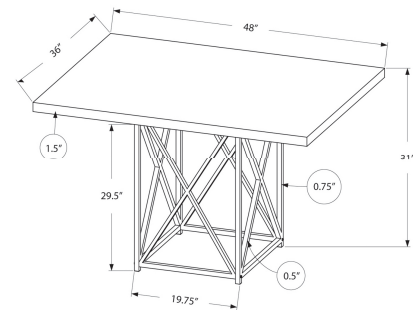

I 1107 - DINING TABLE - 36"X 48" / BROWN RECLAIMED WOOD-LOOK/BLACK

I 1123 - DINING CHAIR - 2PCS / 39"H / BLACK LEATHER-LOOK / METAL

DINING

SKU#: I 1043 / I 1034

This oh-so-trendy cement-finished dining table is on point with today's styles thanks to its perfect mix of contemporary and minimalist looks. To complete your dining collection, easily pair this kitchen table with 4 matching chairs of your choice thanks to its up-to-date cement look. For your shiny tastes, the chrome metal legs give you that added elegance you need in the dining room of your small home, condo or apartment. When in need of a refreshment, here's your solution. Chairs sold separately.