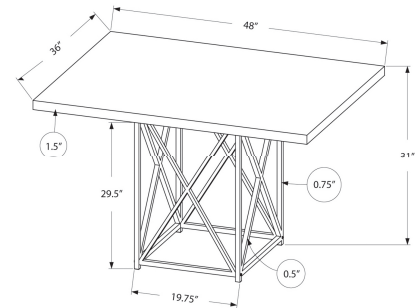

I 1059 - DINING TABLE - 36"X 48" / GREY / CHROME METAL

I 1071 - DINING CHAIR - 2PCS / 32"H / WHITE LEATHER-LOOK / CHROME

DINING