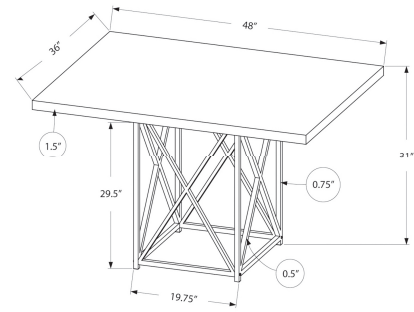

I 1123 - DINING CHAIR - 2PCS / 39"H / BLACK LEATHER-LOOK / METAL

DINING