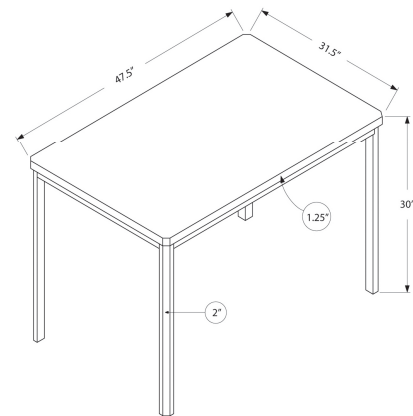

I 1046 - DINING TABLE - 36"X 48" / WHITE GLOSSY / CHROME METAL

I 1048 - DINING CHAIR - 4PCS / 34"H / WHITE BENTWOOD/ CHROME METAL

DINING

SKU#: I 1041 / I 1092

Get ready to bring a wow factor to your dining space with this bold, modern rectangular dining table. While the one inch thick table top has sophisticated white finish, it contrasts beautifully with an edgy chrome apron and sturdy square metal legs. This versatile table comfortably seats up to 4 people for fun get-togethers in a formal or casual dining room or kitchen setting. The compact size will bring a room to life in small homes, apartments, or condos. Chairs are sold separately.