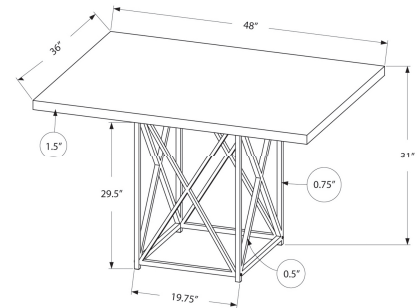

I 1059 - DINING TABLE - 36"X 48" / GREY / CHROME METAL

I 1071 - DINING CHAIR - 2PCS / 32"H / WHITE LEATHER-LOOK / CHROME

DINING

SKU#: I 1046 / I 1186

This oh-so-trendy dining table is on point with today's styles thanks to its perfect mix of contemporary and minimalist looks. To complete your dining collection, easily pair this kitchen table with 4 matching chairs of your choice thanks to its up-to-date glossy white surface. For your shiny tastes, the chrome metal legs give you that added elegance in the dining room of your small home, condo or apartment. When in need of a refreshment, here's your solution. Chairs sold separately.