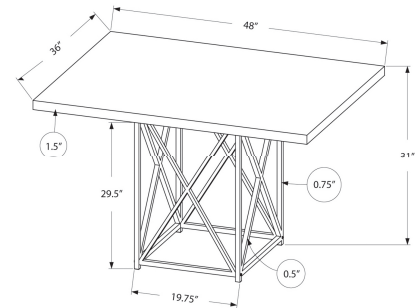

I 1043 - DINING TABLE - 36"X 48" / GREY CEMENT / CHROME METAL

I 1071 - DINING CHAIR - 2PCS / 32"H / WHITE LEATHER-LOOK / CHROME

DINING