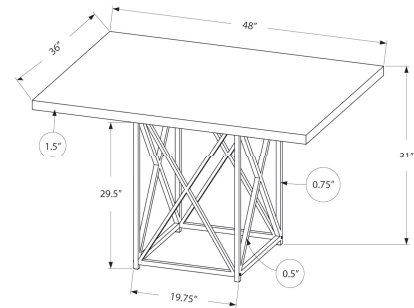

I 1107 - DINING TABLE - 36"X 48" / BROWN RECLAIMED WOOD-LOOK/BLACK

I 1123 - DINING CHAIR - 2PCS / 39"H / BLACK LEATHER-LOOK / METAL

DINING

SKU#: I 1108 / I 1123

This oh-so-trendy wood-finished dining table is on point with today's styles thanks to its perfect mix of contemporary and minimalist looks. To complete your dining collection, easily pair this kitchen table with 4 matching chairs of your choice thanks to its up-to-date wood look finish in grey. The black metal legs give you that added elegance you need in the dining room or kitchen of your small home, apartment or condo. When in need of a refreshment, here's your solution. Chairs sold separately.