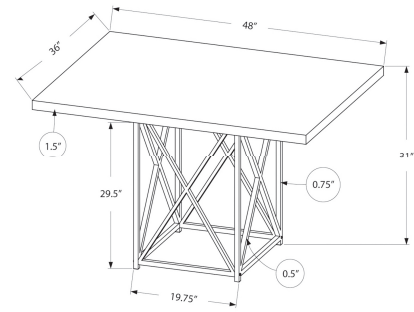

I 1107 - DINING TABLE - 36"X 48" / BROWN RECLAIMED WOOD-LOOK/BLACK

I 1123 - DINING CHAIR - 2PCS / 39"H / BLACK LEATHER-LOOK / METAL

DINING

SKU#: I 1108 / I 1123

This oh-so-trendy wood-finished dining table is on point with today's styles thanks to its perfect mix of contemporary and minimalist looks. To complete your dining collection, easily pair this kitchen table with 4 matching chairs of your choice thanks to its up-to-date wood look finish in grey. The black metal legs give you that added elegance you need in the dining room or kitchen of your small home, apartment or condo. When in need of a refreshment, here's your solution. Chairs sold separately.