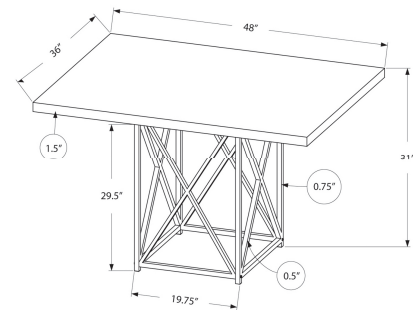

I 1043 - DINING TABLE - 36"X 48" / GREY CEMENT / CHROME METAL

I 1075 - DINING CHAIR - 2PCS / 39"H / WHITE LEATHER-LOOK / CHROME

DINING