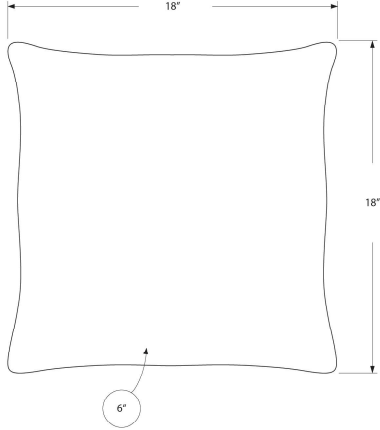

I 9255 - PILLOW - 18"X 18" / TAUPE FLORAL VELVET / 2PCS

HOME DECOR

I 9275 - PILLOW - 18"X 18" / DARK GREY MOSAIC VELVET / 2PCS

SKU#: I 9275

Add a modern and luxurious element to your décor with this set of 2 square accent pillows in a mosaic velvet finish. The rich dark grey color on both sides gives a dramatic flair to a favorite chair, sofa, bed, or entryway bench. Made from a soft lustrous polyester fabric that is machine washable and the convenient side zipper allows for easy removal of the poly fill insert. These lush velvet throw pillows are the perfect finishing touch in a room!