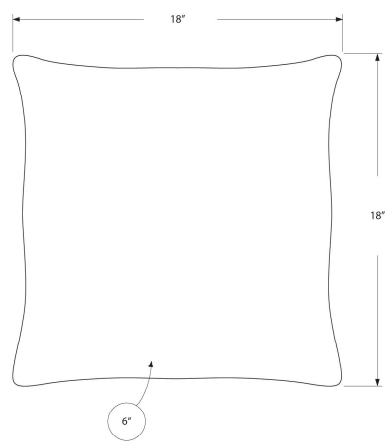

SKU#: I 9314

Upgrade your casual space with the addition of this versatile square accent pillow. The rich dark blue linen-like pattern on both sides brings style to a favorite chair, sofa, bed, or entryway bench. Made from durable polyester fabric that is machine washable and the convenient side zipper allows for easy removal of the poly fill insert. This classic linen-look throw pillow will brighten up any room décor.