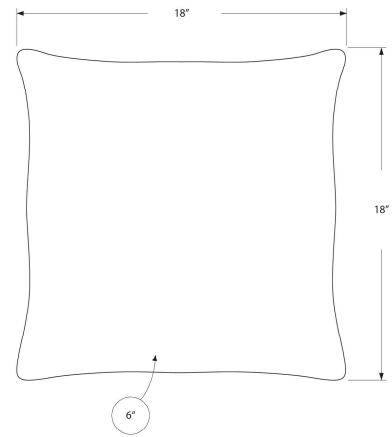

SKU#: I 9255

Add a touch of glam to your décor with this set of 2 square accent pillow in a rich floral velvet finish. The elegant taupe color on both sides adds lushness to a favorite chair, sofa, entryway bench, or bed. Made from soft polyester fabric and the convenient side zipper allows for easy removal of the poly fill inserts to machine wash the pillow covers. These plush velvet throw pillows are the perfect finishing touch.

HOME DECOR