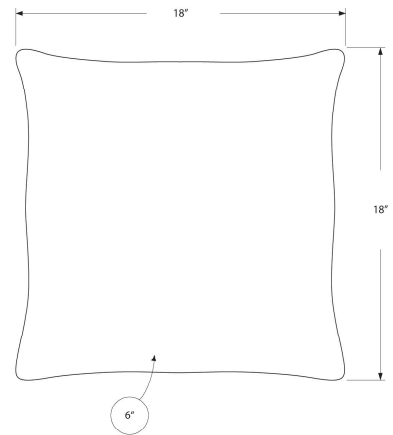

I 9337 - PILLOW - 18"X 18" / SILVER SATIN / 2PCS

HOME DECOR