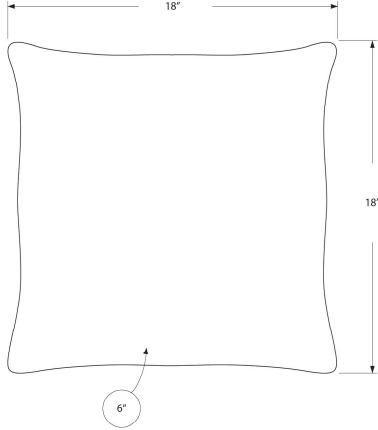

SKU#: I 9311

Bring some warmth and comfort to your décor with this set of 2 cozy square accent pillows. The beige diamond velvet finish on both sides adds a contemporary style to a chair, sofa, bed, or entryway bench. Made from velvety soft polyester fabric that is machine washable and the convenient side zipper allows for easy removal of the poly fill inserts. These textured throw pillows will add dimension to any accent furniture in your home.