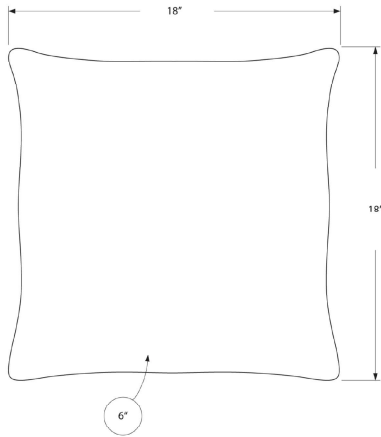

SKU#: I 9357

Bring a cozy look to a room with this set of 2 ultra soft faux fur square accent pillows with a luxurious feel. The classic ribbed style on both sides in a chic black color, adds a touch of casual luxury to your favorite chair, sofa, bed, or entryway bench. The soft polyester material is machine washable, with a handy side zipper to easily remove the poly fill insert that is included. Just fluff them up and watch these cuddly throw pillows add instant warmth to your home decor.

HOME DECOR