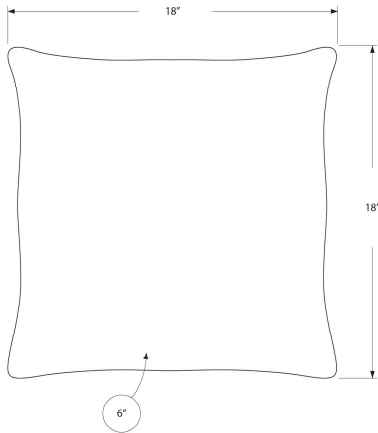

SKU#: I 9290

Add some texture and dimension to your home décor with this cozy square accent pillow. The blue linen-like patterned finish gives a fresh element to a chair, sofa, bed, or entryway bench. Made from a soft and smooth polyester fabric that is machine washable and the convenient side zipper allows for easy removal of the poly fill insert. This casual throw pillow will brighten up any room in your home.