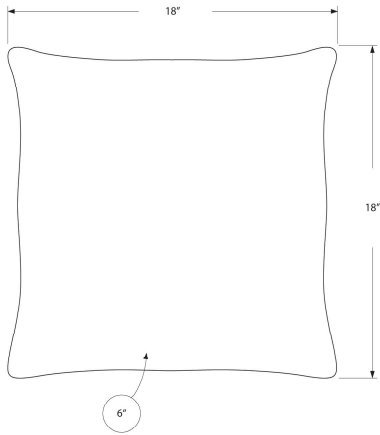

I 9357 - PILLOW - 18"X 18" / BLACK ULTRA SOFT RIBBED STYLE / 2PCS

HOME DECOR

SKU#: I 9359

Bring a cozy look to a room with this set of 2 ultra soft faux fur square accent pillows with a luxurious feel. The classic ribbed style on both sides in a chic blue color, adds a touch of casual luxury to your favorite chair, sofa, bed, or entryway bench. The soft polyester material is machine washable, with a handy side zipper to easily remove the poly fill insert that is included. Just fluff them up and watch these cuddly throw pillows add instant warmth to your home decor.

I 9359 - PILLOW - 18"X 18" / BLUE ULTRA SOFT RIBBED STYLE / 2PCS

HOME DECOR

SKU#: I 9226

Bring an instant update to your home décor with this stylish square accent pillow in a contemporary geometric design. The trendy two-tone dark blue and white motif brings pizzazz to a cozy chair, sofa, bed, or entryway bench. The woven design on both sides is on a soft polyester fabric and the convenient side zipper allows for easy removal of the poly fill insert to machine wash the pillow cover. This versatile throw pillow will give beautiful texture and dimension to your décor!