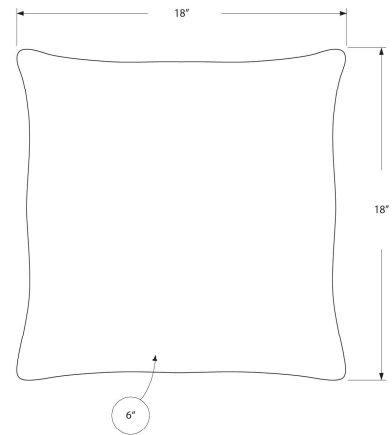

SKU#: I 9246

Add a luxe touch to your décor with this square accent pillow in a brushed velvet finish. The rich turquoise color on both sides adds a dramatic splash to a favorite chair, sofa, bed, or entryway bench. Made from soft polyester fabric and the convenient side zipper allows for easy removal of the poly fill insert to machine wash the pillow cover. This gorgeous throw pillow is the perfect finishing touch in a room.

HOME DECOR