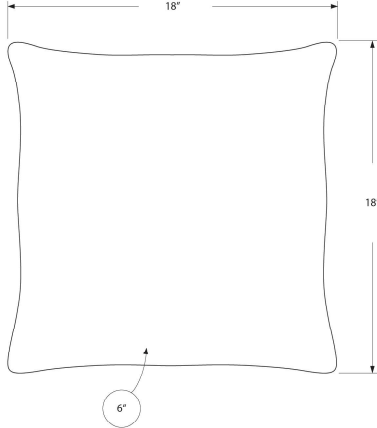

SKU#: I 9230

Instantly transform the look of a room with this elegant square accent pillow in an eye-catching dot design. In a tasteful two-tone light blue and dark grey color, this cushion adds a chic update to a chair, sofa, bed, or entryway bench. The woven design on both sides is on a soft polyester fabric and the convenient side zipper allows for easy removal of the poly fill insert to machine wash the pillow cover. This classic throw pillow will give beautiful texture and dimension to your décor!

HOME DECOR