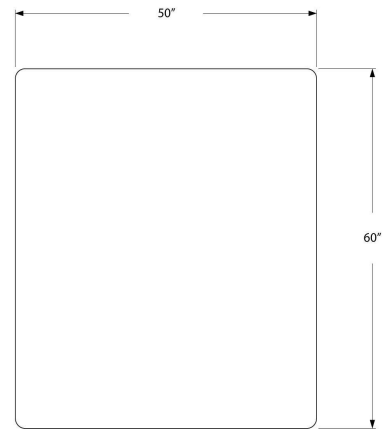

SKU#: I 9604

Get cozy with this ultra soft faux fur throw designed in a classic ribbed style on both sides. The chic blue color gives a casual luxurious touch to your decor whether you throw it over your bed ready to grab for an afternoon nap or curled up on the couch with a good book or movie night. Made from an easy care polyester material that is machine washable, making it perfect as a light layer of warmth and fashionable decorative accent throw for any room in your home.

HOME DECOR