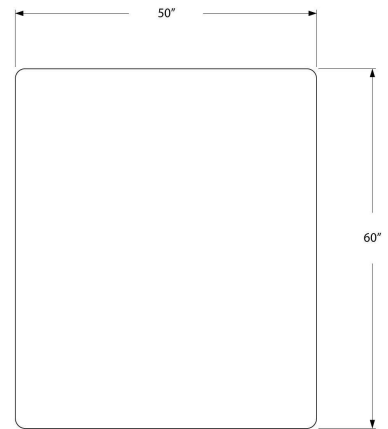

SKU#: I 9600

Get cozy with this ultra soft faux fur throw designed in a classic ribbed style on both sides. The warm ivory color gives a casual luxurious touch to your decor whether you throw it over your bed ready to grab for an afternoon nap or curled up on the couch with a good book or movie night. Made from an easy care polyester material that is machine washable, making it perfect as a light layer of warmth and fashionable decorative accent throw for any room in your home.

HOME DECOR