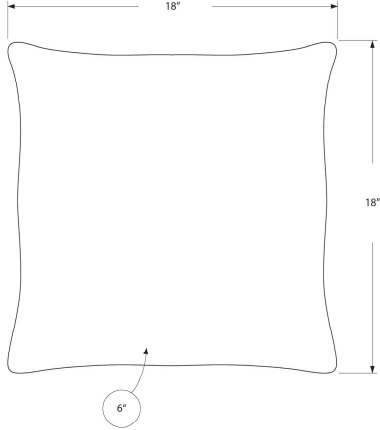

SKU#: I 9237

Instantly transform the look of a room with this elegant set of 2 square accent pillows in an eye-catching dot design. In a tasteful two-tone gold and grey color, these cushions add a chic update to a chair, sofa, bed, or entryway bench. The woven design on both sides is on a soft polyester fabric and the convenient side zipper allows for easy removal of the poly fill inserts to machine wash the pillow covers. These classic throw pillows will give beautiful texture and dimension to your décor!

HOME DECOR