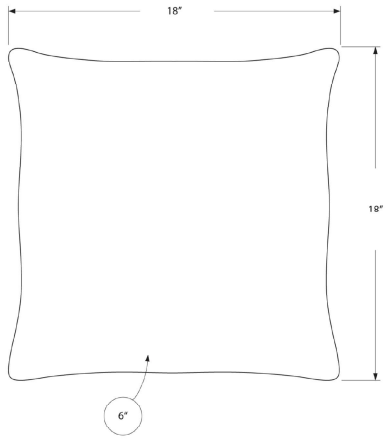

SKU#: I 9350

Bring a cozy look to a room with this ultra soft faux fur square accent pillow with a luxurious feel. The classic ribbed style on both sides in a chic ivory color, adds a touch of casual luxury to your favorite chair, sofa, bed, or entryway bench. The soft polyester material is machine washable, with a handy side zipper to easily remove the poly fill insert that is included. Just fluff it up and watch this cuddly throw pillow add instant warmth to your home decor.