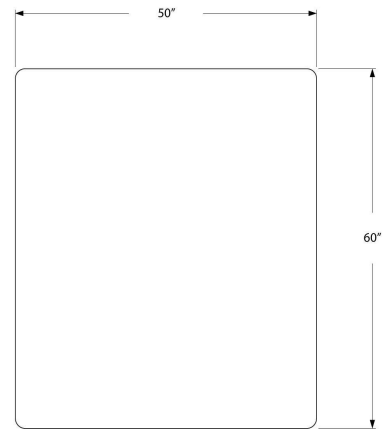

SKU#: I 9602

Get cozy with this ultra soft faux fur throw designed in a classic ribbed style on both sides. The warm beige color gives a casual luxurious touch to your decor whether you throw it over your bed ready to grab for an afternoon nap or curled up on the couch with a good book or movie night. Made from an easy care polyester material that is machine washable, making it perfect as a light layer of warmth and fashionable decorative accent throw for any room in your home.

HOME DECOR