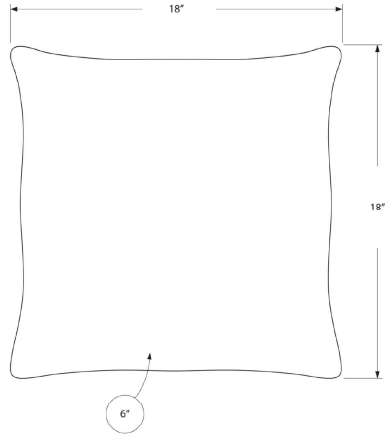

SKU#: I 9359

Bring a cozy look to a room with this set of 2 ultra soft faux fur square accent pillows with a luxurious feel. The classic ribbed style on both sides in a chic blue color, adds a touch of casual luxury to your favorite chair, sofa, bed, or entryway bench. The soft polyester material is machine washable, with a handy side zipper to easily remove the poly fill insert that is included. Just fluff them up and watch these cuddly throw pillows add instant warmth to your home decor.