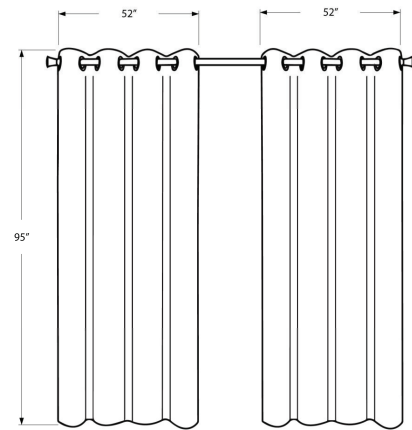

SKU#: I 9836

Give your space a luxurious look with this set of two blackout curtain panels in a chic silver finish. Each 52"W x 95"H unlined curtain panel is embedded with solid blackout material blocks out the light when needed, and provides thermal insulation from the heat and cold. The sumptuous, wrinkle free soft polyester fabric gives an air of elegance to a room, and the 8 silver metal grommets on each panel makes it a quick setup. With a simple classic design and extra-long 95" length, these curtains are versatile enough to hang in a livingroom, bedroom, or dining room. Panels are dry clean only. Curtain rod not included and must be purchased separately.

HOME DECOR