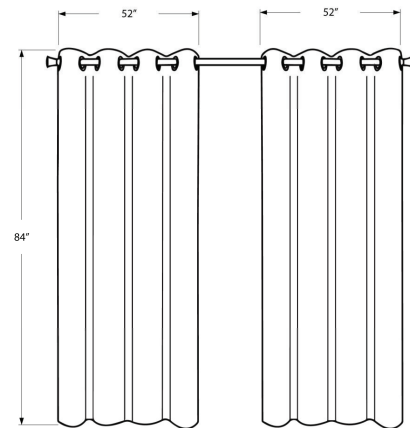

SKU#: I 9823

Bring a subtle luxe look to a room with this set of two room darkening curtain panels in a soft velvet finish that is machine washable. Each 52"W x 84"H curtain panel is made from room-darkening material to help filter out the light, giving a cozy ambiance to a space. The 8 silver metal grommets on each panel makes it a quick setup and the simple elegant lines of these grey curtains are versatile enough to hang in a livingroom, bedroom, or dining room. Curtain rod not included and must be purchased separately.

HOME DECOR