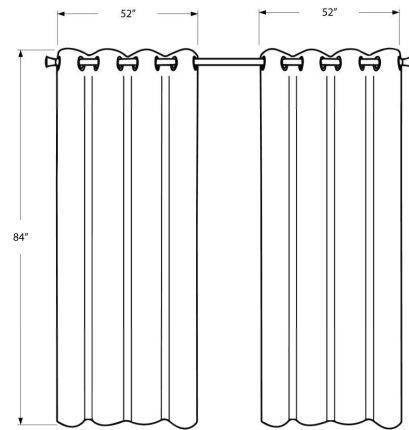

SKU#: I 9817

Opt for a casual elegant look in a room with this set of two room darkening curtain panels. Each 52"W x 84"H unlined panel is finished in a soft micro-suede ivory with a wrinkled look for added texture. The machine washable room darkening polyester fabric provides privacy and filters out the light for a peaceful ambiance. The 8 silver metal grommets on each panel allows for a quick setup and the simple, straight classic lines of these curtains are versatile enough to hang in a living room, bedroom, or dining room. Curtain rod not included and must be purchased separately.

HOME DECOR