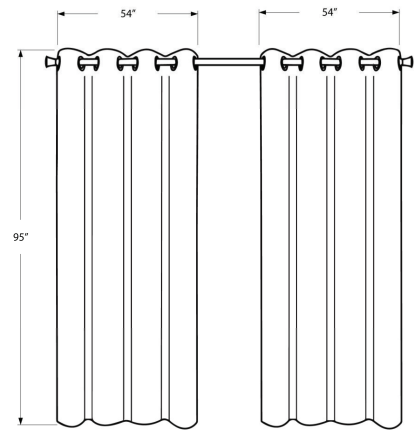

I 9800 - CURTAIN PANEL - 2PCS / 54"W X 84"H BEIGE ROOM DARKENING

HOME DECOR

SKU#: I 9801

Add an elegant finishing touch to a room with this set of two room darkening curtain panels in a soft micro-suede finish that is machine washable. Each 54"W x 95"H curtain panel incorporates room-darkening material to gently filter out the light, giving a quiet peaceful retreat to a room. The 8 silver metal grommets on each panel makes it a quick setup, and the extra long and simple classic lines of these beige curtains are versatile enough to hang in a living room, bedroom, or dining room. Curtain rod not included and must be purchased separately.