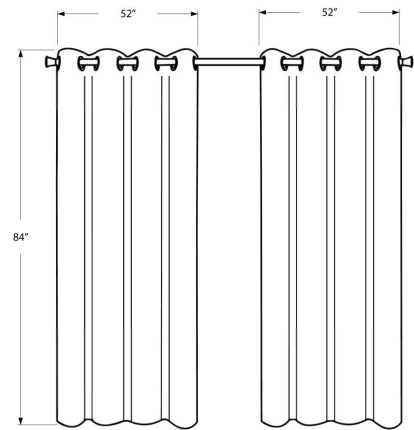

SKU#: I 9835

Give your space a luxurious look with this set of two blackout curtain panels in a chic silver finish. Each 52"W x 84"H unlined curtain panel is embedded with solid blackout material blocks out the light when needed, and provides thermal insulation from the heat and cold. The sumptuous, wrinkle free soft polyester fabric give an air of elegance to a room, and the 8 silver metal grommets on each panel makes it a quick setup. The simple classic design of these curtains are versatile enough to hang in a livingroom, bedroom, or dining room. Panels are dry clean only. Curtain rod not included and must be purchased separately.

HOME DECOR