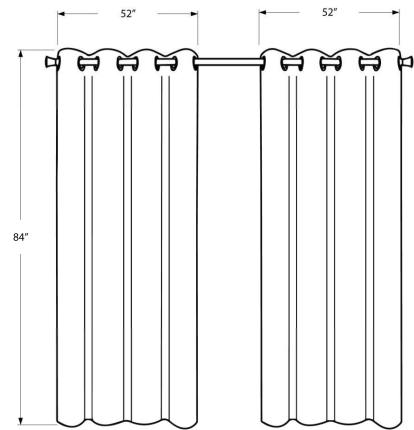

SKU#: I 9844

Opt for a casual elegant look in a room with this set of two room darkening curtain panels. Each 52"W x 84"H" unlined panel is finished in a soft micro-suede silver with a wrinkled look for added texture. The machine washable room darkening polyester fabric provides privacy and filters out the light for a peaceful ambiance. The 8 silver metal grommets on each panel allows for a quick setup and the simple, straight classic lines of these curtains are versatile enough to hang in a living room, bedroom, or dining room. Curtain rod not included and must be purchased separately.

HOME DECOR