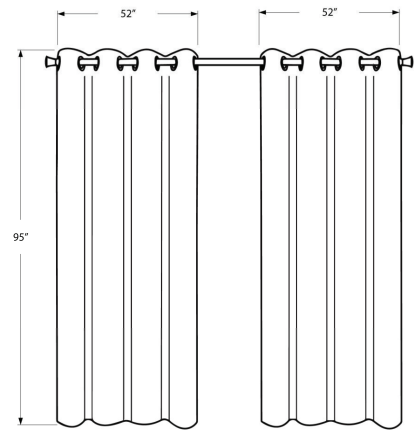

SKU#: I 9818

Opt for a casual elegant look in a room with this set of 2 room darkening curtain panels. Each 52"W x 95"H unlined panel is finished in a soft micro-suede ivory with a wrinkled look for added texture. The machine washable room darkening polyester fabric provides privacy and filters out the light for a peaceful ambience. The 8 silver metal grommets on each panel allows for a quick setup and the simple, extra-long length make these curtains versatile enough to hang in a livingroom, bedroom, or dining room. Curtain rod not included and must be purchased separately.

HOME DECOR