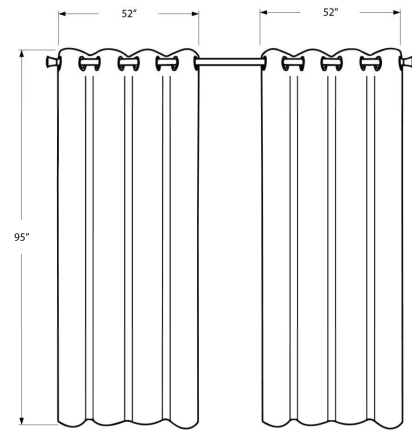

SKU#: I 9824

Bring a subtle luxe look to a room with this set of two room darkening curtain panels in a soft velvet finish that is machine washable. Each 52"W x 95"H curtain panel is made with room-darkening material to help filter out the light, giving a cozy ambiance to a space. The 8 silver metal grommets on each panel makes it a quick setup and the simple, elegant lines of these extra-long grey curtains are versatile enough to hang in a livingroom, bedroom, or dining room. Curtain rod not included and must be purchased separately.

HOME DECOR