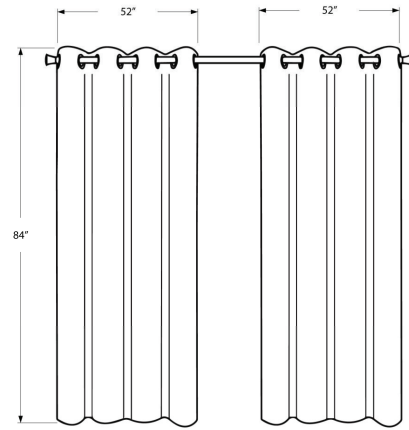

SKU#: I 9826

Bring a subtle luxe look to a room with this set of two room darkening curtain panels in a soft velvet finish that is machine washable. Each 52"W x 84"H curtain panel is made from room-darkening material to help filter out the light, giving a cozy ambiance to a space. The 8 silver metal grommets on each panel makes it a quick setup and the simple elegant lines of these dark taupe curtains are versatile enough to hang in a livingroom, bedroom, or dining room. Curtain rod not included and must be purchased separately.

HOME DECOR