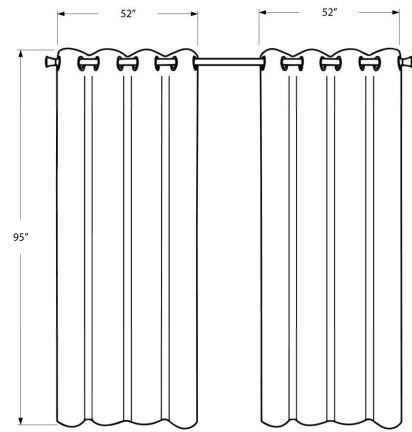

I 9845 - CURTAIN PANEL - 2PCS / 52"W X 95"H SILVER ROOM DARKENING

HOME DECOR