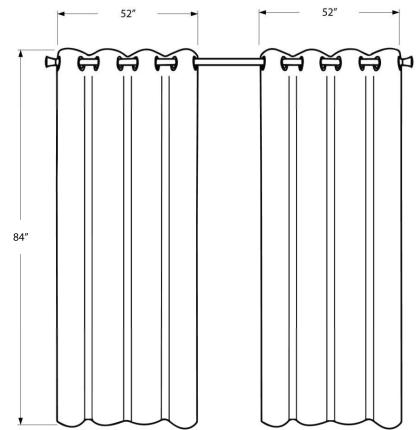

SKU#: I 9838

Give your space a luxurious look with this set of two blackout curtain panels in a warm light brown finish. Each 52"W x 84"H unlined curtain panel is embedded with solid blackout material blocks out the light when needed, and provides thermal insulation from the heat and cold. The sumptuous, wrinkle free soft polyester fabric give an air of elegance to a room, and the 8 silver metal grommets on each panel makes it a quick setup. The simple classic design of these curtains are versatile enough to hang in a livingroom, bedroom, or dining room. Panels are dry clean only. Curtain rod not included and must be purchased separately.

HOME DECOR