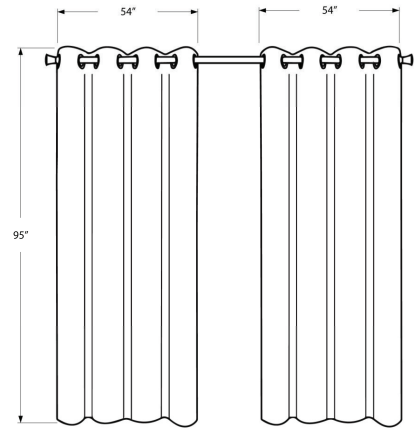

I 9801 - CURTAIN PANEL - 2PCS / 54"W X 95"H BEIGE ROOM DARKENING

HOME DECOR

SKU#: I 9803

Add an elegant finishing touch to a room with this set of two room darkening curtain panels in a soft micro-suede finish that is machine washable. Each 54"W x 84"H curtain panel incorporates room-darkening material to help block out the light, giving a quiet peaceful retreat to a room. The 8 silver metal grommets on each panel make it a quick setup, and the simple straight classic lines of these grey curtains are versatile enough to hang in a living room, bedroom, or dining room. Curtain rod not included and must be purchased separately.

I 9803 - CURTAIN PANEL - 2PCS / 54"W X 84"H GREY ROOM DARKENING

HOME DECOR

SKU#: I 9804

Add an elegant finishing touch to a room with this set of two room darkening curtain panels in a soft micro-suede finish that is machine washable. Each 54"W x 95"H curtain panel incorporates room-darkening material to help filter out the light, giving a quiet peaceful retreat to a room. The 8 silver metal grommets on each panel makes it a quick setup, and the extra long and simple classic lines of these grey curtains are versatile enough to hang in a living room, bedroom, or dining room. Curtain rod not included and must be purchased separately.