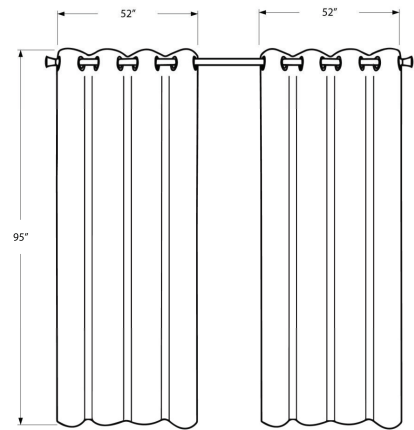

SKU#: I 9839

Give your space a luxurious look with this set of two blackout curtain panels in a warm light brown finish. Each 52"W x 95"H unlined curtain panel is embedded with solid blackout material blocks out the light when needed, and provides thermal insulation from the heat and cold. The sumptuous, wrinkle free soft polyester fabric gives an air of elegance to a room, and the 8 silver metal grommets on each panel makes it a quick setup. With a simple classic design and extra-long 95" length, these curtains are versatile enough to hang in a livingroom, bedroom, or dining room. Panels are dry clean only. Curtain rod not included and must be purchased separately.

HOME DECOR