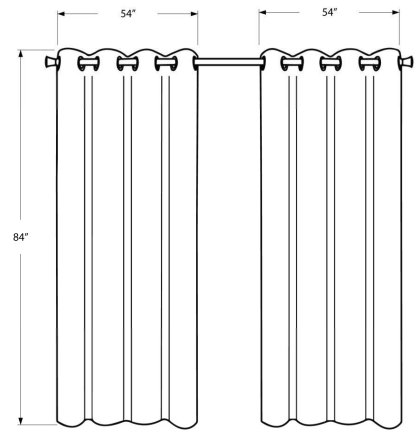

DAVRYL ENTERPRISES

your product sourcing partner

SKU#: I 9800

Add an elegant finishing touch to a room with this set of two room darkening curtain panels in a soft micro-suede finish that is machine washable. Each 54"W x 84"H curtain panel incorporates room-darkening material to help filter out the light, giving a quiet peaceful retreat to a room. The 8 silver metal grommets on each panel make it a quick setup, and the simple straight classic lines of these beige curtains are versatile enough to hang in a living room, bedroom, or dining room. Curtain rod not included and must be purchased separately.

I 9800 - CURTAIN PANEL - 2PCS / 54"W X 84"H BEIGE ROOM DARKENING

HOME DECOR

SKU#: I 9801

Add an elegant finishing touch to a room with this set of two room darkening curtain panels in a soft micro-suede finish that is machine washable. Each 54"W x 95"H curtain panel incorporates room-darkening material to gently filter out the light, giving a quiet peaceful retreat to a room. The 8 silver metal grommets on each panel makes it a quick setup, and the extra long and simple classic lines of these beige curtains are versatile enough to hang in a living room, bedroom, or dining room. Curtain rod not included and must be purchased separately.