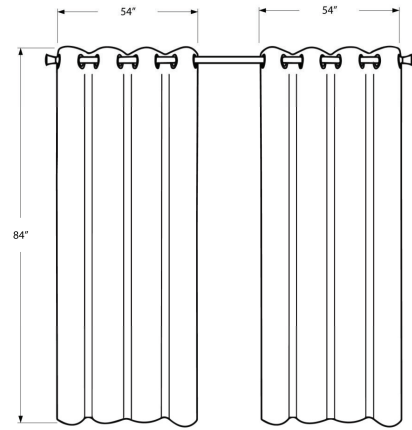

I 9800 - CURTAIN PANEL - 2PCS / 54"W X 84"H BEIGE ROOM DARKENING

HOME DECOR

SKU#: I 9801

Add an elegant finishing touch to a room with this set of two room darkening curtain panels in a soft micro-suede finish that is machine washable. Each 54"W x 95"H curtain panel incorporates room-darkening material to gently filter out the light, giving a quiet peaceful retreat to a room. The 8 silver metal grommets on each panel makes it a quick setup, and the extra long and simple classic lines of these beige curtains are versatile enough to hang in a living room, bedroom, or dining room. Curtain rod not included and must be purchased separately.

I 9801 - CURTAIN PANEL - 2PCS / 54"W X 95"H BEIGE ROOM DARKENING

HOME DECOR

SKU#: I 9803

Add an elegant finishing touch to a room with this set of two room darkening curtain panels in a soft micro-suede finish that is machine washable. Each 54"W x 84"H curtain panel incorporates room-darkening material to help block out the light, giving a quiet peaceful retreat to a room. The 8 silver metal grommets on each panel make it a quick setup, and the simple straight classic lines of these grey curtains are versatile enough to hang in a living room, bedroom, or dining room. Curtain rod not included and must be purchased separately.

I 9803 - CURTAIN PANEL - 2PCS / 54"W X 84"H GREY ROOM DARKENING

HOME DECOR

SKU#: I 9804

Add an elegant finishing touch to a room with this set of two room darkening curtain panels in a soft micro-suede finish that is machine washable. Each 54"W x 95"H curtain panel incorporates room-darkening material to help filter out the light, giving a quiet peaceful retreat to a room. The 8 silver metal grommets on each panel makes it a quick setup, and the extra long and simple classic lines of these grey curtains are versatile enough to hang in a living room, bedroom, or dining room. Curtain rod not included and must be purchased separately.