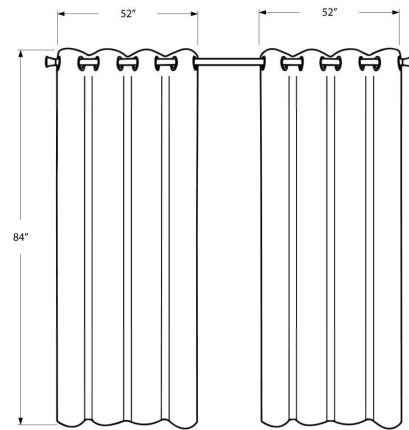

SKU#: I 9820

Bring a subtle luxe look to a room with this set of two room darkening curtain panels in a soft velvet finish that is machine washable. Each 52"W x 84"H curtain panel is made from room-darkening material to help filter out the light, giving a cozy ambiance to a space. The 8 silver metal grommets on each panel makes it a quick setup and the simple elegant lines of these beige curtains are versatile enough to hang in a livingroom, bedroom, or dining room. Curtain rod not included and must be purchased separately.

HOME DECOR