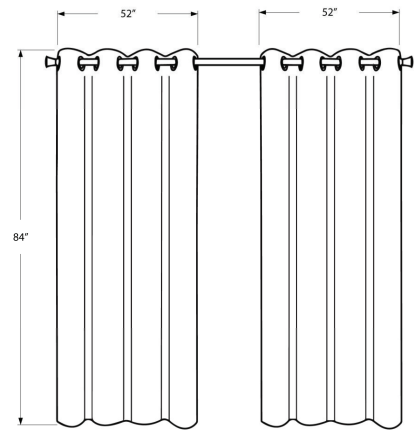

SKU#: I 9841

Give your space a luxurious look with this set of two blackout curtain panels in a contemporary grey finish. Each 52"W x 84"H unlined curtain panel is embedded with solid blackout material blocks out the light when needed, and provides thermal insulation from the heat and cold. The sumptuous, wrinkle free soft polyester fabric give an air of elegance to a room, and the 8 silver metal grommets on each panel makes it a quick setup. The simple classic design of these curtains are versatile enough to hang in a living room, bedroom, or dining room. Panels are dry clean only. Curtain rod not included and must be purchased separately.

HOME DECOR