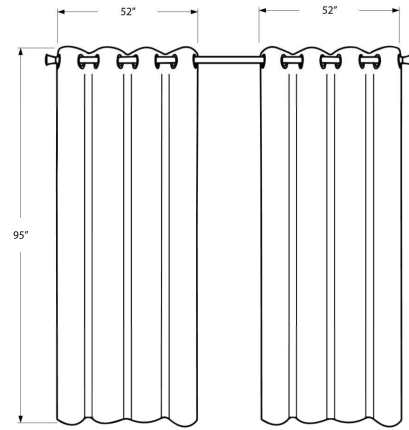

SKU#: I 9827

Bring a subtle luxe look to a room with this set of two room darkening curtain panels in a soft velvet finish that is machine washable. Each 52"W x 95"H curtain panel is made with room-darkening material to help filter out the light, giving a cozy ambiance to a space. The 8 silver metal grommets on each panel makes it a quick setup and the simple, elegant lines of these extra-long dark taupe curtains are versatile enough to hang in a livingroom, bedroom, or dining room. Curtain rod not included and must be purchased separately.

HOME DECOR