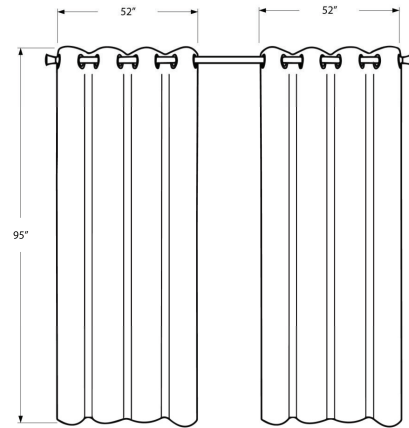

SKU#: I 9842

Give your space a luxurious look with this set of two blackout curtain panels in a contemporary grey finish. Each 52"W x 95"H unlined curtain panel is embedded with solid blackout material blocks out the light when needed, and provides thermal insulation from the heat and cold. The sumptuous, wrinkle free soft polyester fabric gives an air of elegance to a room, and the 8 silver metal grommets on each panel makes it a quick setup. With a simple classic design and extra-long 95" length, these curtains are versatile enough to hang in a livingroom, bedroom, or dining room. Panels are dry clean only. Curtain rod not included and must be purchased separately.

HOME DECOR