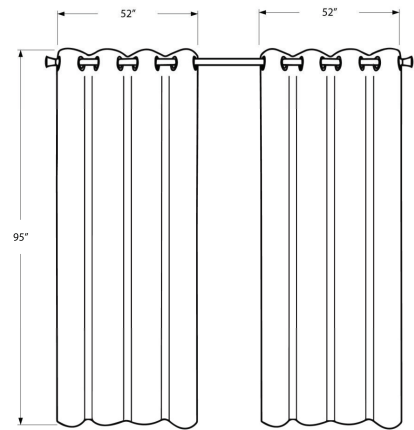

SKU#: I 9821

Bring a subtle luxe look to a room with this set of two room darkening curtain panels in a soft velvet finish that is machine washable. Each 52"W x 95"H curtain panel is made with room-darkening material to help filter out the light, giving a cozy ambiance to a space. The 8 silver metal grommets on each panel makes it a quick setup and the simple, elegant lines of these extra-long beige curtains are versatile enough to hang in a livingroom, bedroom, or dining room. Curtain rod not included and must be purchased separately.

HOME DECOR