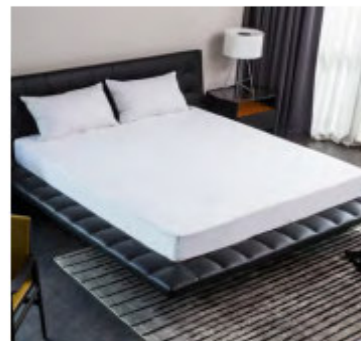

Prices FOB Toronto/Prix FOB Toronto - HST Extra/TPS Extra