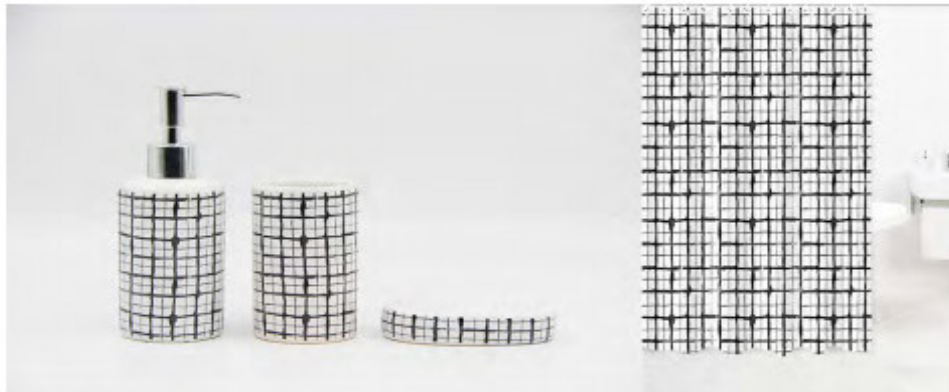

79. 16 Piece Bath Set. Set Includes: 1 Shower Curtain, 1 Soap Dispenser, 1 soap dish, 1 Tumbler and 12 C rings.

Item #	Bath Set	Pack/Box	Design	UPC Barcode
16PCBS	16 Pcs	12 Pack	Assorted	8 7457268515 2