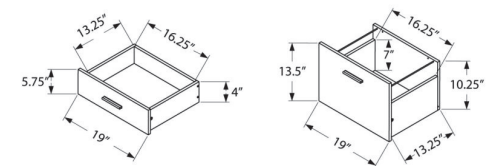

SKU#: I 7288

With plenty of space, this thick top workstation serves as your home office desk, computer desk or writing center effortlessly, allowing you to switch back and forth from your laptop to your notes or documents. Made for storage, the L shaped desk also offers 3 closed drawers, 2 adjustable shelves and a closed cabinet, all in a sleek white finish. For versatility, the desk can be configured left or right facing so that it can fit in any office of your small home, apartment or condo. In exceptional modern form, this desk is finished in a trendy cement look on all sides and simply keeps everything organized. When you're ready to take your studies to the next level, this corner desk is there for you along the way.

OFFICE