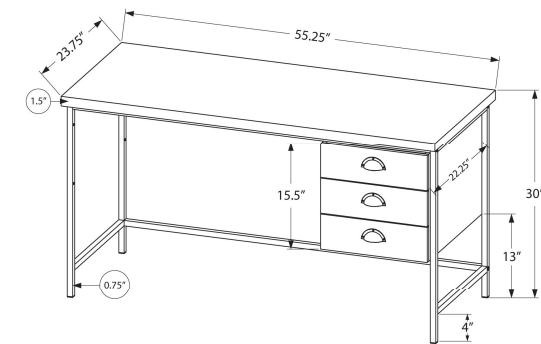

I 7488 - COMPUTER DESK - 55" L / BLACK RECLAIMED WOOD / BLACK METAL

OFFICE