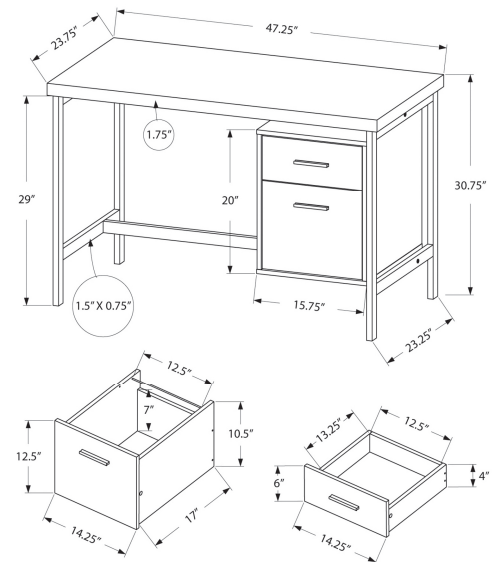

I 7415 - COMPUTER DESK - 60"L / BLACK / GREY TOP / BLACK METAL

OFFICE

I 7149 - COMPUTER DESK - 48" L / WHITE / SILVER METAL

SKU#: I 7149

Sleek and contemporary, this desk finished in white on all sides is the perfect combination of function, durability and design in a modern form. With clean lines, a large, thick paneled surface and stylish silver metal legs, this piece will add pizzazz to any home office. Featuring a large storage drawer and a file drawer accented by silver colored drawer pulls to help keep your office supplies and documents organized and desktop clutter free. This desk provides plenty of room to meet your working needs without compromising style making this a must have in any home office.