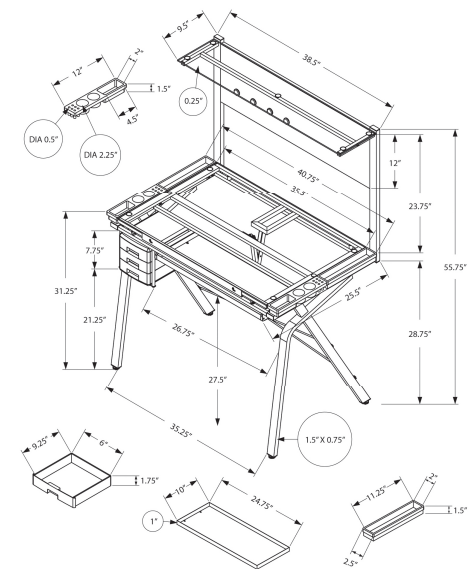

SKU#: I 7034

Get your creative juices flowing for your next interior design, renovation or crafting project with this multi-functional, professionally inspired drafting table. Made from strong black metal, the table top has a smooth thick tempered glass surface that adjusts up to 5 angles from 25 to 60 degrees. There are multiple options to store your supplies that include 4 interchangeable side plastic trays, 3 fixed sliding plastic drawers and a large metal sliding tray in the middle. The magnetic metal board with 3 magnetic pegs included is perfect to post your inspirations, and this is topped off with a glass shelf to place either decorative objects or additional tools.

I 7098 - COMPUTER DESK - 55"L / GREY WITH BOOKCASE

OFFICE

SKU#: I 7307

Give your home office a promotion with this extra-large, corner computer desk with 3 storage drawers. The thick-panel, L-shaped floating desktop provides plenty of room for you to spread out everything you need to be productive and allows you to use the tops of the drawer units as extra surfaces. Finished in a white laminate that contrasts the grey cement-look desktop, 2 small drawers and 1 large drawer with a bar for hanging files offer space for items you want to keep off the work surface. For flexibility, the drawer units are reversible and can be installed on either side according to your preference. Supporting the desk are metal legs in a silver finish with a modern, stylish U shape.