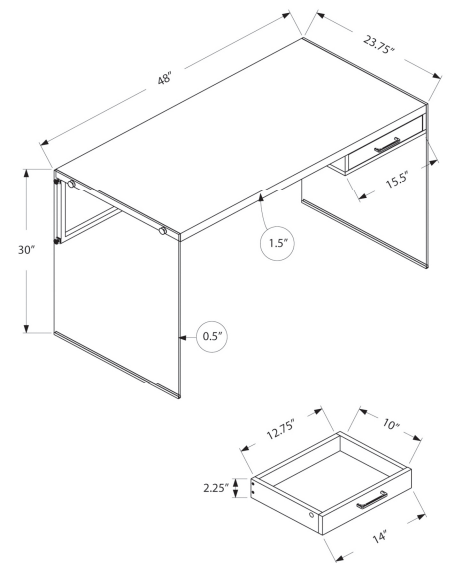

I 7445 - COMPUTER DESK - 48"L / GREY RECLAIMED WOOD / GLASS PANELS

OFFICE