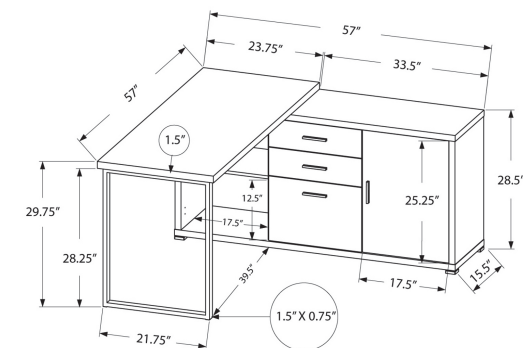

I 7307 - COMPUTER DESK - 70" L WHITE / CEMENT-LOOK LEFT/RIGHT FACE

OFFICE

SKU#: I 7257

Keeping your workstation clutter free is now a breeze thanks to this spacious L shaped desk that will surely be the favorite addition to your small home, apartment or condo. Configurable on the left or right side, this contemporary corner desk features an abundance of storage options: an open concept shelf for easy access to your important documents, two practical side drawers for letter and legal sized documents, and of course, a large table top for a large computer, laptop/tablet, a lamp and other books you may need to have open while working. For style, the grey look table top combines perfectly with the silver colored drawer handles and frame. Consider your office space refreshed and fully upgraded with the addition of this corner desk.

I 7257 - COMPUTER DESK - 80" L / GREY LEFT OR RIGHT FACING

OFFICE

SKU#: I 7288

With plenty of space, this thick top workstation serves as your home office desk, computer desk or writing center effortlessly, allowing you to switch back and forth from your laptop to your notes or documents. Made for storage, the L shaped desk also offers 3 closed drawers, 2 adjustable shelves and a closed cabinet, all in a sleek white finish. For versatility, the desk can be configured left or right facing so that it can fit in any office of your small home, apartment or condo. In exceptional modern form, this desk is finished in a trendy cement look on all sides and simply keeps everything organized. When you're ready to take your studies to the next level, this corner desk is there for you along the way.