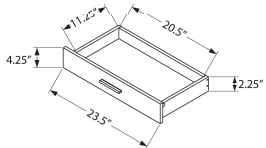

I 7502 - COMPUTER DESK - 42" L / ESPRESSO CORNER / SILVER METAL

OFFICE

I 7514 - COMPUTER DESK - 48" L / BROWN RECLAIMED WOOD CORNER

SKU#: I 7514

When you need a compact yet spacious work area then this unique, contemporary style corner desk will fit the bill! With expanded storage options, the spacious thick panel desk top is fitted with an open, angled hutch that includes adjustable shelving to neatly organize all your office essentials within easy reach. Two storage drawers accented with sleek black handles, keep things tidy and out of sight. The black metal framing elevates the whole design into a stylish and practical workspace. Finished in a warm brown reclaimed wood-look on all sides also allows you to bring it to the center of a room for all to admire. Assembly is required.