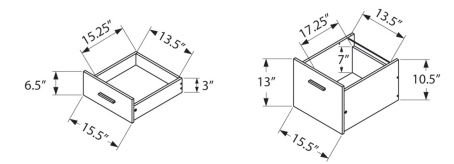

I 7034 - DRAFTING TABLE - ADJUSTABLE / GREY METAL / TEMPERED GLASS

OFFICE

SKU#: I 7098

Here is a stylish and practical all-in-one solution to build your home office or study center! This modern, retro-inspired computer desk with an attached bookcase on the side (not reversible), has multiple storage options for your daily work needs. The smooth and spacious rectangular desk surface has plenty of room for your laptop, a lamp, and office supplies along with 2 large storage drawers to tuck away writing materials. The 7 fixed open shelves come in a variety of sizes as an easily accessible storage unit. The whole workstation is supported with thick, solid wood angled legs and finished in a rich grey wood-look on the front and sides. Assembly is required.

I 7098 - COMPUTER DESK - 55"L / GREY WITH BOOKCASE

OFFICE

SKU#: I 7307

Give your home office a promotion with this extra-large, corner computer desk with 3 storage drawers. The thick-panel, L-shaped floating desktop provides plenty of room for you to spread out everything you need to be productive and allows you to use the tops of the drawer units as extra surfaces. Finished in a white laminate that contrasts the grey cement-look desktop, 2 small drawers and 1 large drawer with a bar for hanging files offer space for items you want to keep off the work surface. For flexibility, the drawer units are reversible and can be installed on either side according to your preference. Supporting the desk are metal legs in a silver finish with a modern, stylish U shape.