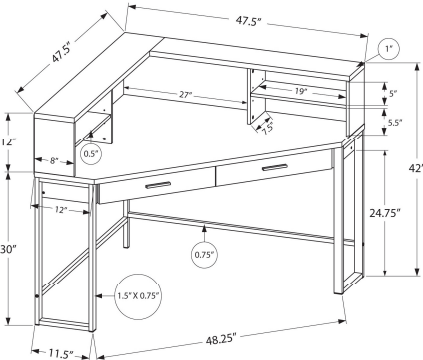

I 7502 - COMPUTER DESK - 42" L / ESPRESSO CORNER / SILVER METAL

OFFICE

I 7514 - COMPUTER DESK - 48" L / BROWN RECLAIMED WOOD CORNER

SKU#: I 7514

When you need a compact yet spacious work area then this unique, contemporary style corner desk will fit the bill! With expanded storage options, the spacious thick panel desk top is fitted with an open, angled hutch that includes adjustable shelving to neatly organize all your office essentials within easy reach. Two storage drawers accented with sleek black handles, keep things tidy and out of sight. The black metal framing elevates the whole design into a stylish and practical workspace. Finished in a warm brown reclaimed wood-look on all sides also allows you to bring it to the center of a room for all to admire. Assembly is required.