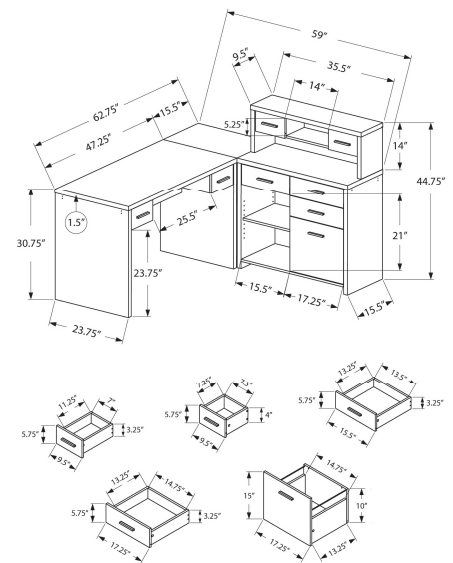

I 7257 - COMPUTER DESK - 80" L / GREY LEFT OR RIGHT FACING

OFFICE

SKU#: I 7288

With plenty of space, this thick top workstation serves as your home office desk, computer desk or writing center effortlessly, allowing you to switch back and forth from your laptop to your notes or documents. Made for storage, the L shaped desk also offers 3 closed drawers, 2 adjustable shelves and a closed cabinet, all in a sleek white finish. For versatility, the desk can be configured left or right facing so that it can fit in any office of your small home, apartment or condo. In exceptional modern form, this desk is finished in a trendy cement look on all sides and simply keeps everything organized. When you're ready to take your studies to the next level, this corner desk is there for you along the way.

I 7288 - COMPUTER DESK - 60"L WHITE / CEMENT-LOOK LEFT/RIGHT FACE

OFFICE

I 7028 - COMPUTER DESK - WHITE LEFT OR RIGHT FACING CORNER

SKU#: I 7028

When spreading out important paperwork, or while working on your laptop, this stunning white L shaped office desk offers ample surface space for any task at hand. With two thick panel work surfaces, assemble this computer desk on both sides so that you can use it for a printer or other accessories, depending on the space in your small home, apartment or condo. This corner desk features an abundance of storage with a hutch, 3 open shelves (one adjustable), and several drawers for all sorts of documents including legal size. For added style, the desk includes accented silver colored drawer handles.