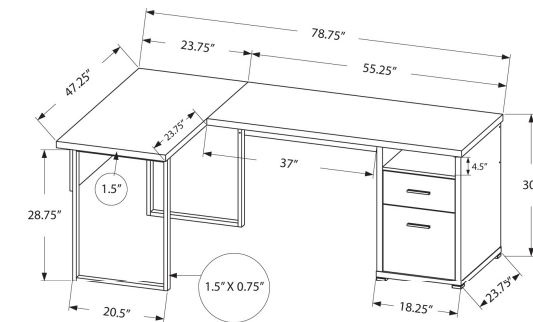

I 7098 - COMPUTER DESK - 55"L / GREY WITH BOOKCASE

OFFICE

SKU#: I 7307

Give your home office a promotion with this extra-large, corner computer desk with 3 storage drawers. The thick-panel, L-shaped floating desktop provides plenty of room for you to spread out everything you need to be productive and allows you to use the tops of the drawer units as extra surfaces. Finished in a white laminate that contrasts the grey cement-look desktop, 2 small drawers and 1 large drawer with a bar for hanging files offer space for items you want to keep off the work surface. For flexibility, the drawer units are reversible and can be installed on either side according to your preference. Supporting the desk are metal legs in a silver finish with a modern, stylish U shape.

I 7307 - COMPUTER DESK - 70" L WHITE / CEMENT-LOOK LEFT/RIGHT FACE

OFFICE

SKU#: I 7257

Keeping your workstation clutter free is now a breeze thanks to this spacious L shaped desk that will surely be the favorite addition to your small home, apartment or condo. Configurable on the left or right side, this contemporary corner desk features an abundance of storage options: an open concept shelf for easy access to your important documents, two practical side drawers for letter and legal sized documents, and of course, a large table top for a large computer, laptop/tablet, a lamp and other books you may need to have open while working. For style, the grey look table top combines perfectly with the silver colored drawer handles and frame. Consider your office space refreshed and fully upgraded with the addition of this corner desk.