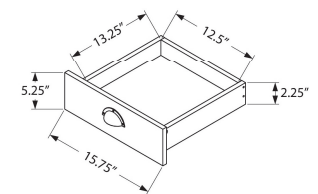

I 7488 - COMPUTER DESK - 55" L / BLACK RECLAIMED WOOD / BLACK METAL

OFFICE