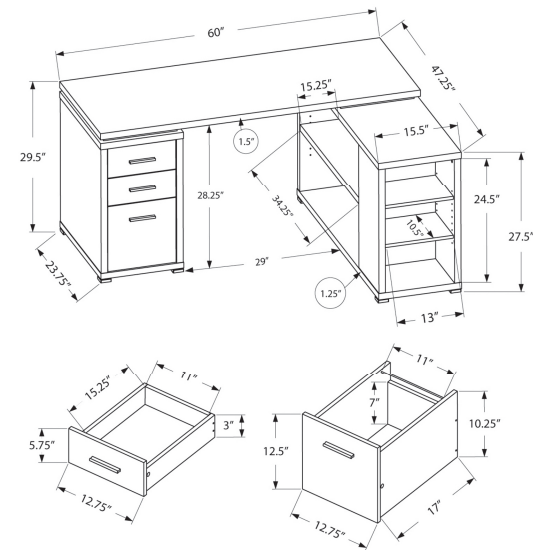

I 7422 - COMPUTER DESK - TAUPE RECLAIMED WOOD L/R FACING CORNER

OFFICE