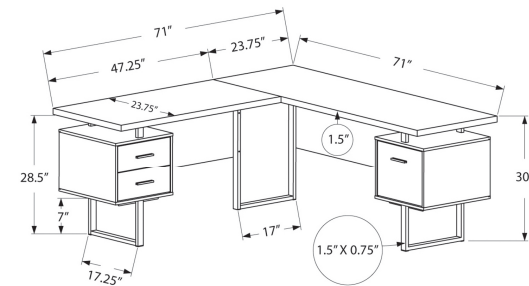

I 7034 - DRAFTING TABLE - ADJUSTABLE / GREY METAL / TEMPERED GLASS

OFFICE

SKU#: I 7098

Here is a stylish and practical all-in-one solution to build your home office or study center! This modern, retro-inspired computer desk with an attached bookcase on the side (not reversible), has multiple storage options for your daily work needs. The smooth and spacious rectangular desk surface has plenty of room for your laptop, a lamp, and office supplies along with 2 large storage drawers to tuck away writing materials. The 7 fixed open shelves come in a variety of sizes as an easily accessible storage unit. The whole workstation is supported with thick, solid wood angled legs and finished in a rich grey wood-look on the front and sides. Assembly is required.

I 7098 - COMPUTER DESK - 55"L / GREY WITH BOOKCASE

OFFICE

SKU#: I 7307

Give your home office a promotion with this extra-large, corner computer desk with 3 storage drawers. The thick-panel, L-shaped floating desktop provides plenty of room for you to spread out everything you need to be productive and allows you to use the tops of the drawer units as extra surfaces. Finished in a white laminate that contrasts the grey cement-look desktop, 2 small drawers and 1 large drawer with a bar for hanging files offer space for items you want to keep off the work surface. For flexibility, the drawer units are reversible and can be installed on either side according to your preference. Supporting the desk are metal legs in a silver finish with a modern, stylish U shape.