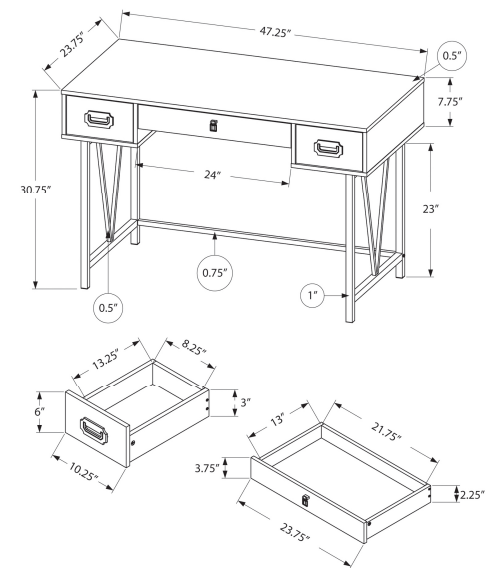

SKU#: I 7413

Industrial meets rustic charm in this highly functional contemporary designed computer desk. Accented with strong black metal legs in a unique design, with plenty of storage that includes two side drawers with retro style metal pulls, and a wide middle drawer with a leather pull, all on smooth metal glides. The spacious tabletop constructed with thick paneling, in a smooth laminate grey reclaimed wood-look finish can easily hold your computer and other office essentials. This stylish computer/writing desk will be a standout whether you place it in a corner of your living room, family room, or home office space.

OFFICE