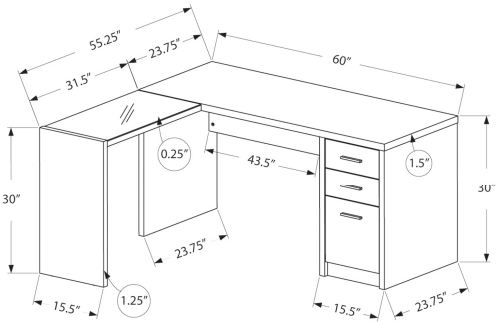

SKU#: I 7431

Upgrade your home office with this contemporary style L-shaped corner styled desk with an expansive desk top, finished in a stylish black and grey wood-look on all sides. The desk portion provides 3 convenient storage drawers for your office supplies and paperwork, including a file cabinet fitted for legal sized folders. The handy side table is partially topped with a piece of 5mm thick tempered glass which not only protects the desk surface, but gives it that extra luminance. Whether you place in a corner or in the middle of the room, this clean lined desk with thick paneling will be a stand-out in any area. Assembly is required.

OFFICE