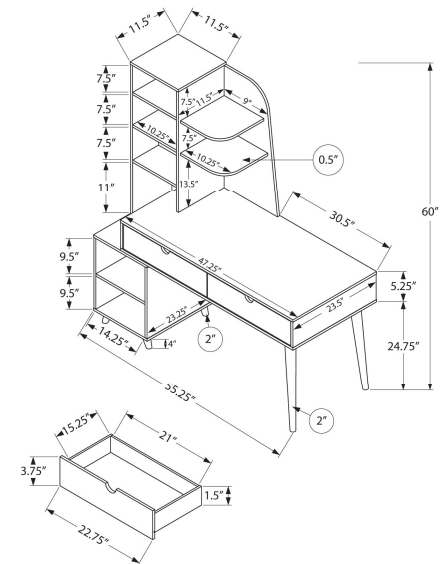

SKU#: I 7034

Get your creative juices flowing for your next interior design, renovation or crafting project with this multi-functional, professionally inspired drafting table. Made from strong black metal, the table top has a smooth thick tempered glass surface that adjusts up to 5 angles from 25 to 60 degrees. There are multiple options to store your supplies that include 4 interchangeable side plastic trays, 3 fixed sliding plastic drawers and a large metal sliding tray in the middle. The magnetic metal board with 3 magnetic pegs included is perfect to post your inspirations, and this is topped off with a glass shelf to place either decorative objects or additional tools.

I 7098 - COMPUTER DESK - 55"L / GREY WITH BOOKCASE

OFFICE

SKU#: I 7307

Give your home office a promotion with this extra-large, corner computer desk with 3 storage drawers. The thick-panel, L-shaped floating desktop provides plenty of room for you to spread out everything you need to be productive and allows you to use the tops of the drawer units as extra surfaces. Finished in a white laminate that contrasts the grey cement-look desktop, 2 small drawers and 1 large drawer with a bar for hanging files offer space for items you want to keep off the work surface. For flexibility, the drawer units are reversible and can be installed on either side according to your preference. Supporting the desk are metal legs in a silver finish with a modern, stylish U shape.