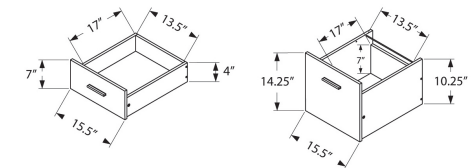

I 7098 - COMPUTER DESK - 55"L / GREY WITH BOOKCASE

OFFICE

SKU#: I 7307

Give your home office a promotion with this extra-large, corner computer desk with 3 storage drawers. The thick-panel, L-shaped floating desktop provides plenty of room for you to spread out everything you need to be productive and allows you to use the tops of the drawer units as extra surfaces. Finished in a white laminate that contrasts the grey cement-look desktop, 2 small drawers and 1 large drawer with a bar for hanging files offer space for items you want to keep off the work surface. For flexibility, the drawer units are reversible and can be installed on either side according to your preference. Supporting the desk are metal legs in a silver finish with a modern, stylish U shape.

I 7307 - COMPUTER DESK - 70" L WHITE / CEMENT-LOOK LEFT/RIGHT FACE

OFFICE

SKU#: I 7257

Keeping your workstation clutter free is now a breeze thanks to this spacious L shaped desk that will surely be the favorite addition to your small home, apartment or condo. Configurable on the left or right side, this contemporary corner desk features an abundance of storage options: an open concept shelf for easy access to your important documents, two practical side drawers for letter and legal sized documents, and of course, a large table top for a large computer, laptop/tablet, a lamp and other books you may need to have open while working. For style, the grey look table top combines perfectly with the silver colored drawer handles and frame. Consider your office space refreshed and fully upgraded with the addition of this corner desk.