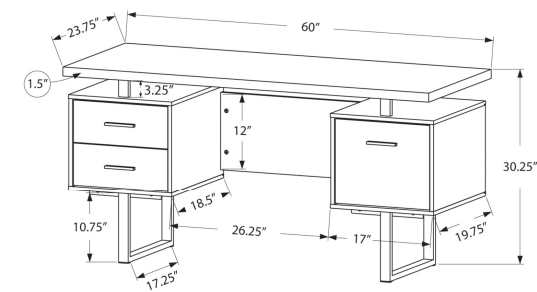

I 7415 - COMPUTER DESK - 60"L / BLACK / GREY TOP / BLACK METAL

OFFICE