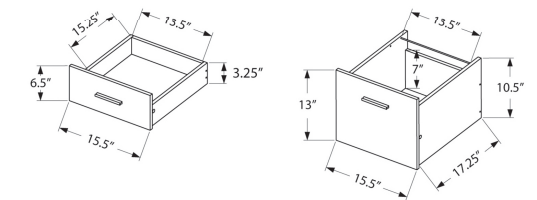

I 7415 - COMPUTER DESK - 60"L / BLACK / GREY TOP / BLACK METAL

OFFICE