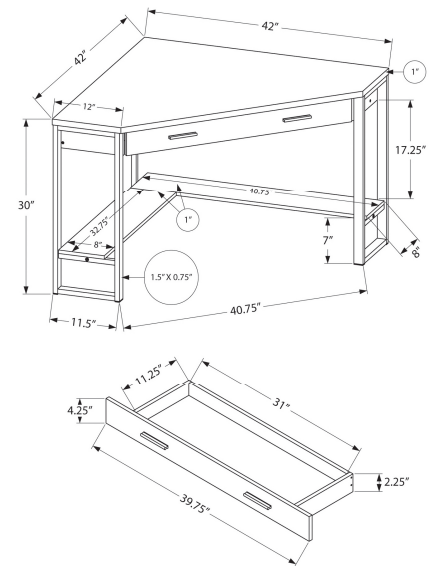

I 7502 - COMPUTER DESK - 42" L / ESPRESSO CORNER / SILVER METAL

OFFICE