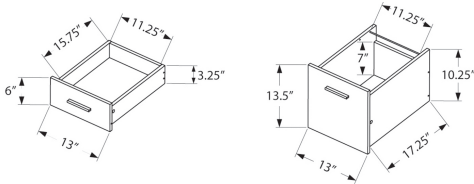

SKU#: I 7431

Upgrade your home office with this contemporary style L-shaped corner styled desk with an expansive desk top, finished in a stylish black and grey wood-look on all sides. The desk portion provides 3 convenient storage drawers for your office supplies and paperwork, including a file cabinet fitted for legal sized folders. The handy side table is partially topped with a piece of 5mm thick tempered glass which not only protects the desk surface, but gives it that extra luminance. Whether you place in a corner or in the middle of the room, this clean lined desk with thick paneling will be a stand-out in any area. Assembly is required.

OFFICE